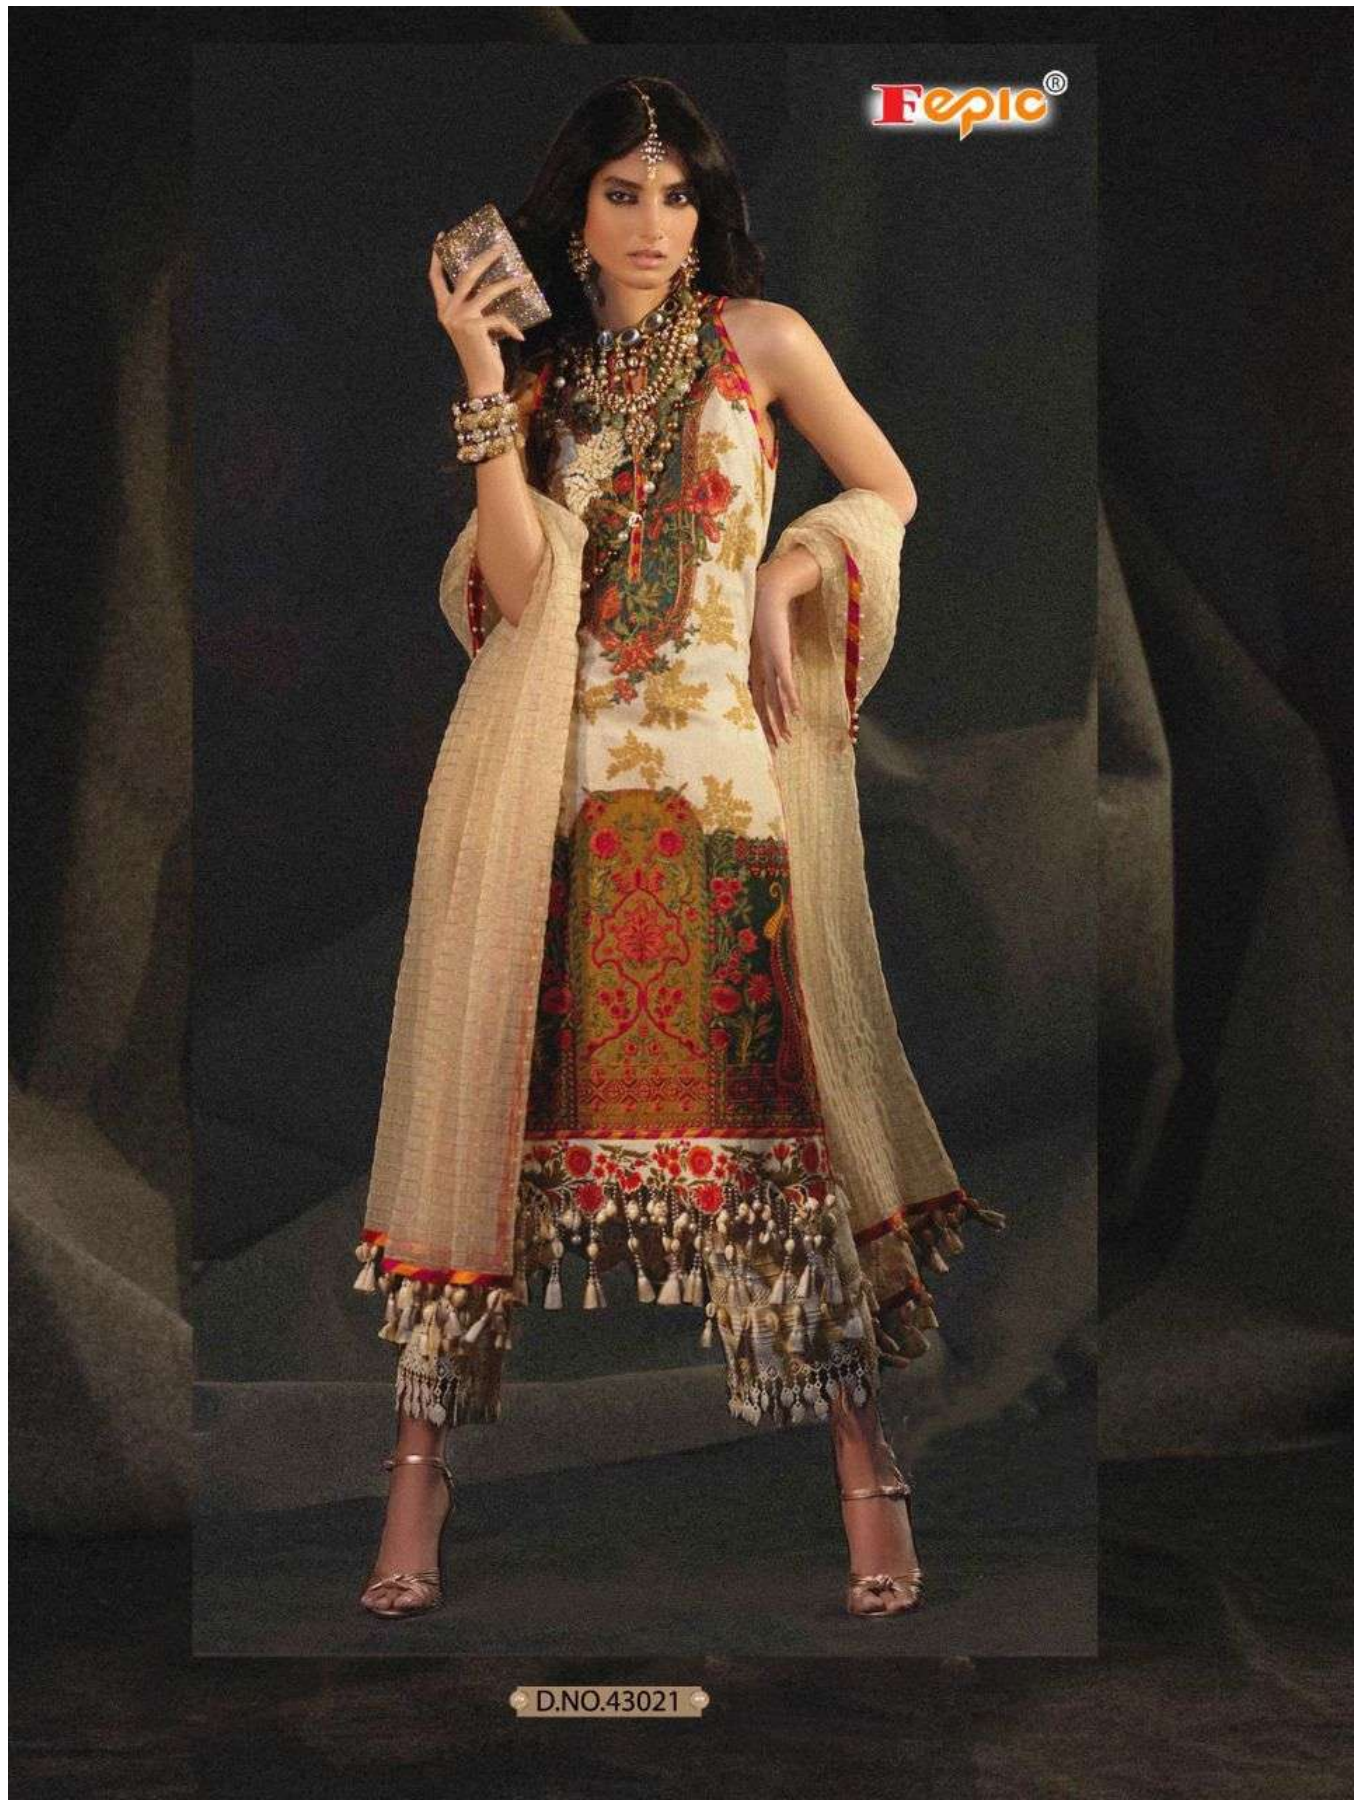

Catalog Name :

FEPIC PRESENTS ROSEMEEN SANA
SAFINAZ LUXURY LIGHT COTTON
WHOLESALE PAKISATNI SUITS

Catalog Pcs :

8

Avg. Price :

Rs. 949

Product Price : (+ 5 % GST)

Rs. 7592

Product Weight :

8

D.NO.43021