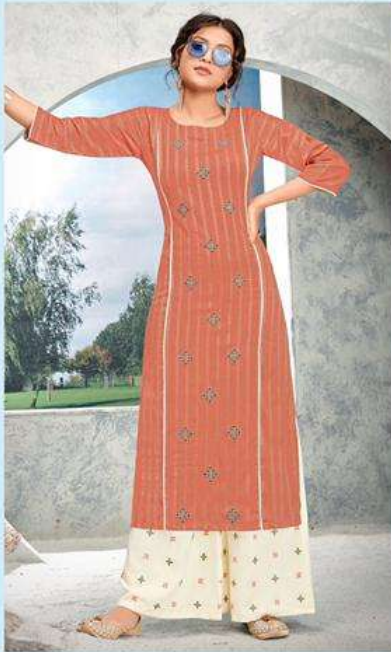

Catalog Name :

RIJIYA TRENDZ PRESENTS GUZAARISH
RAYON LINING WHOLESALE KURTI WITH
PALAZZO

Catalog Pcs :

5

Avg. Price :

Rs. 660

Product Price : (+ 5 % GST)

Rs. 3300

Product Weight :

5

D.No-C-1001

D.No-C-1002

D.No-C-1003

D.No-C-1004

D.No-C-1005