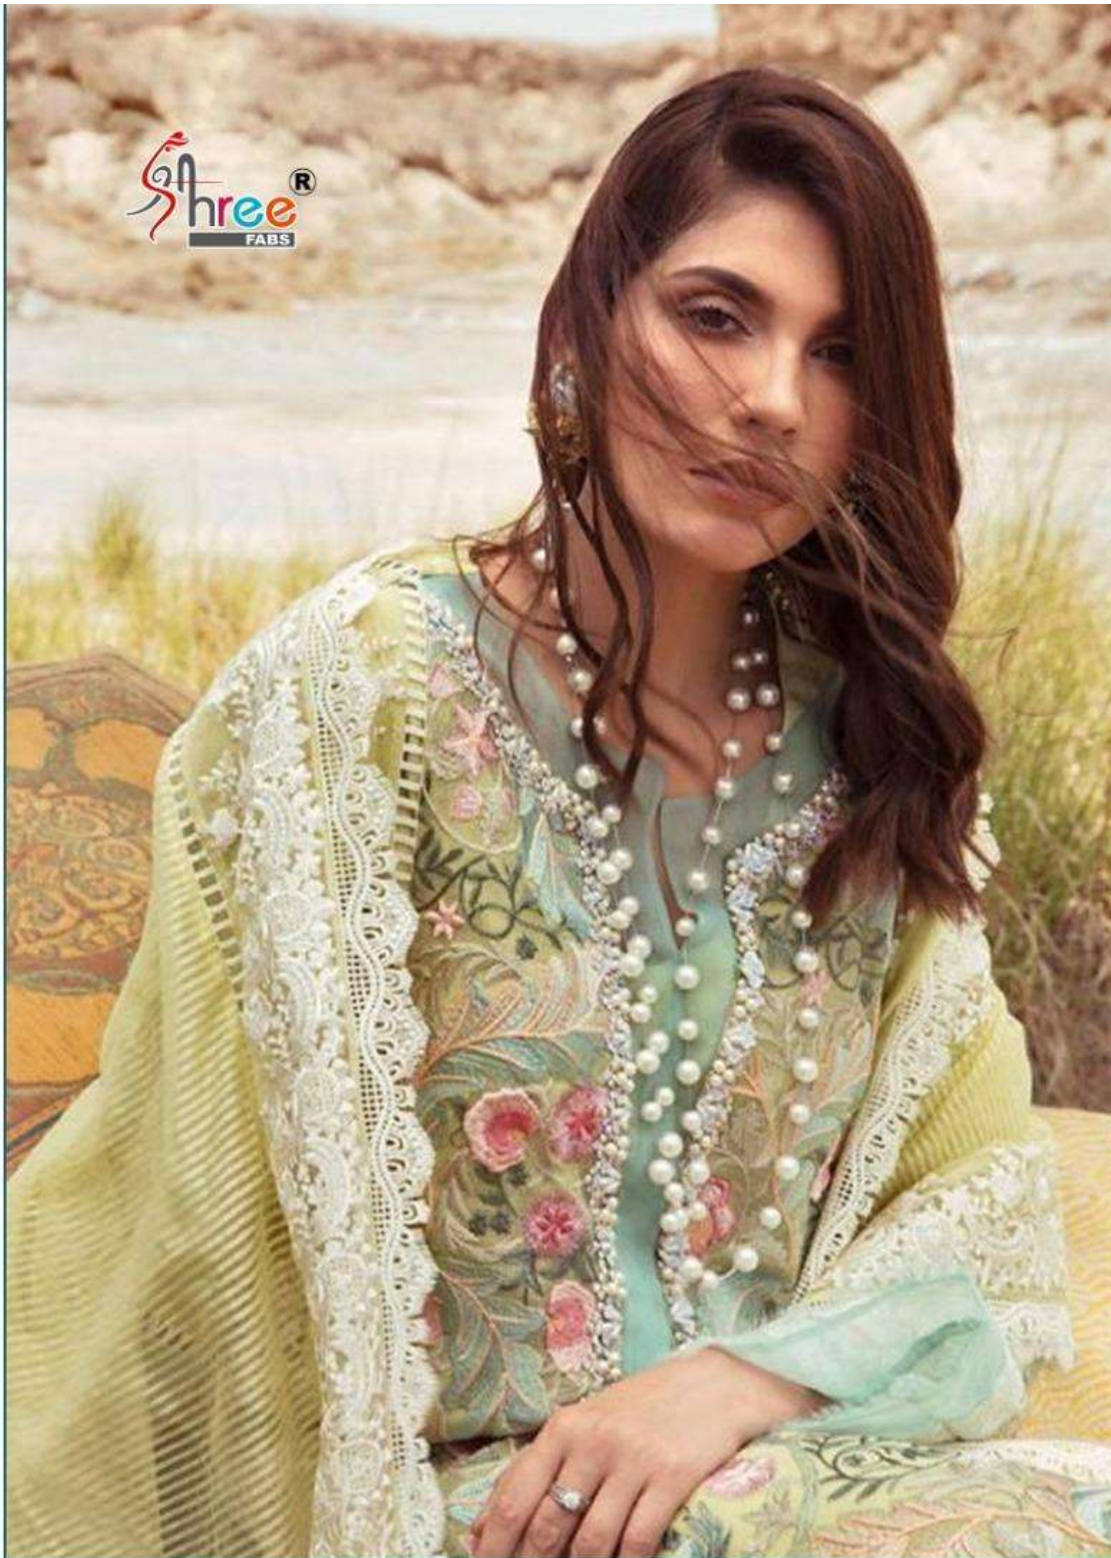

Catalog Name :	SHREE FAB PRESENTS CRIMSON PREMIUM LAWN WHOLESALE PAKISTANI SUIT
Catalog Pcs :	2
Avg. Price :	Rs. 950
Product Price : ( + 5 % GST)	Rs. 1900
Product Weight :	2

**CRIMSON**  
PREMIUM LAWN COLLECTION  
VOL-2