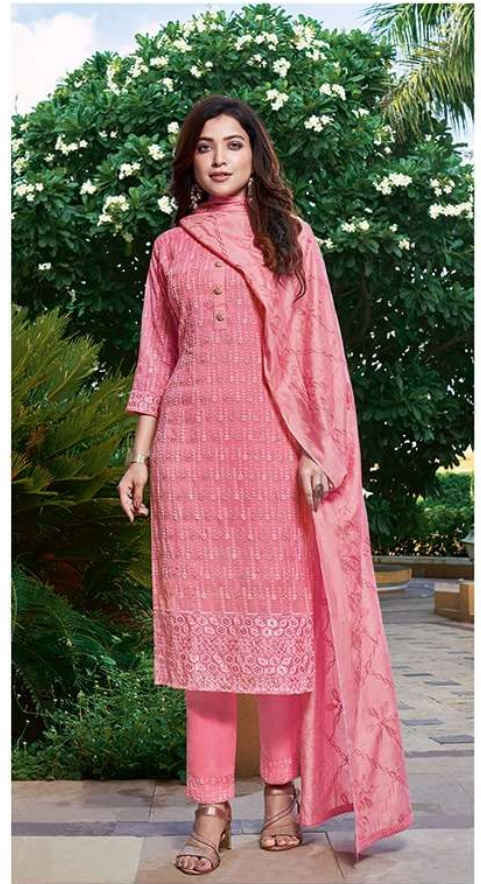

Catalog Name :

MANAS FAB PRESENTS SCHIFFLI
GEORGETTE DESIGNER KURTI
COLLECTION

Catalog Pcs :

6

Avg. Price :

Rs. 875

Product Price : (+ 5 % GST)

Rs. 5250

Product Weight :

6

FASHIONABLE TRIBUTES TO COLOR & SILHOUETTES
THAT HAVE INSPIRED TRENDS AROUND THE WORLD.

7013