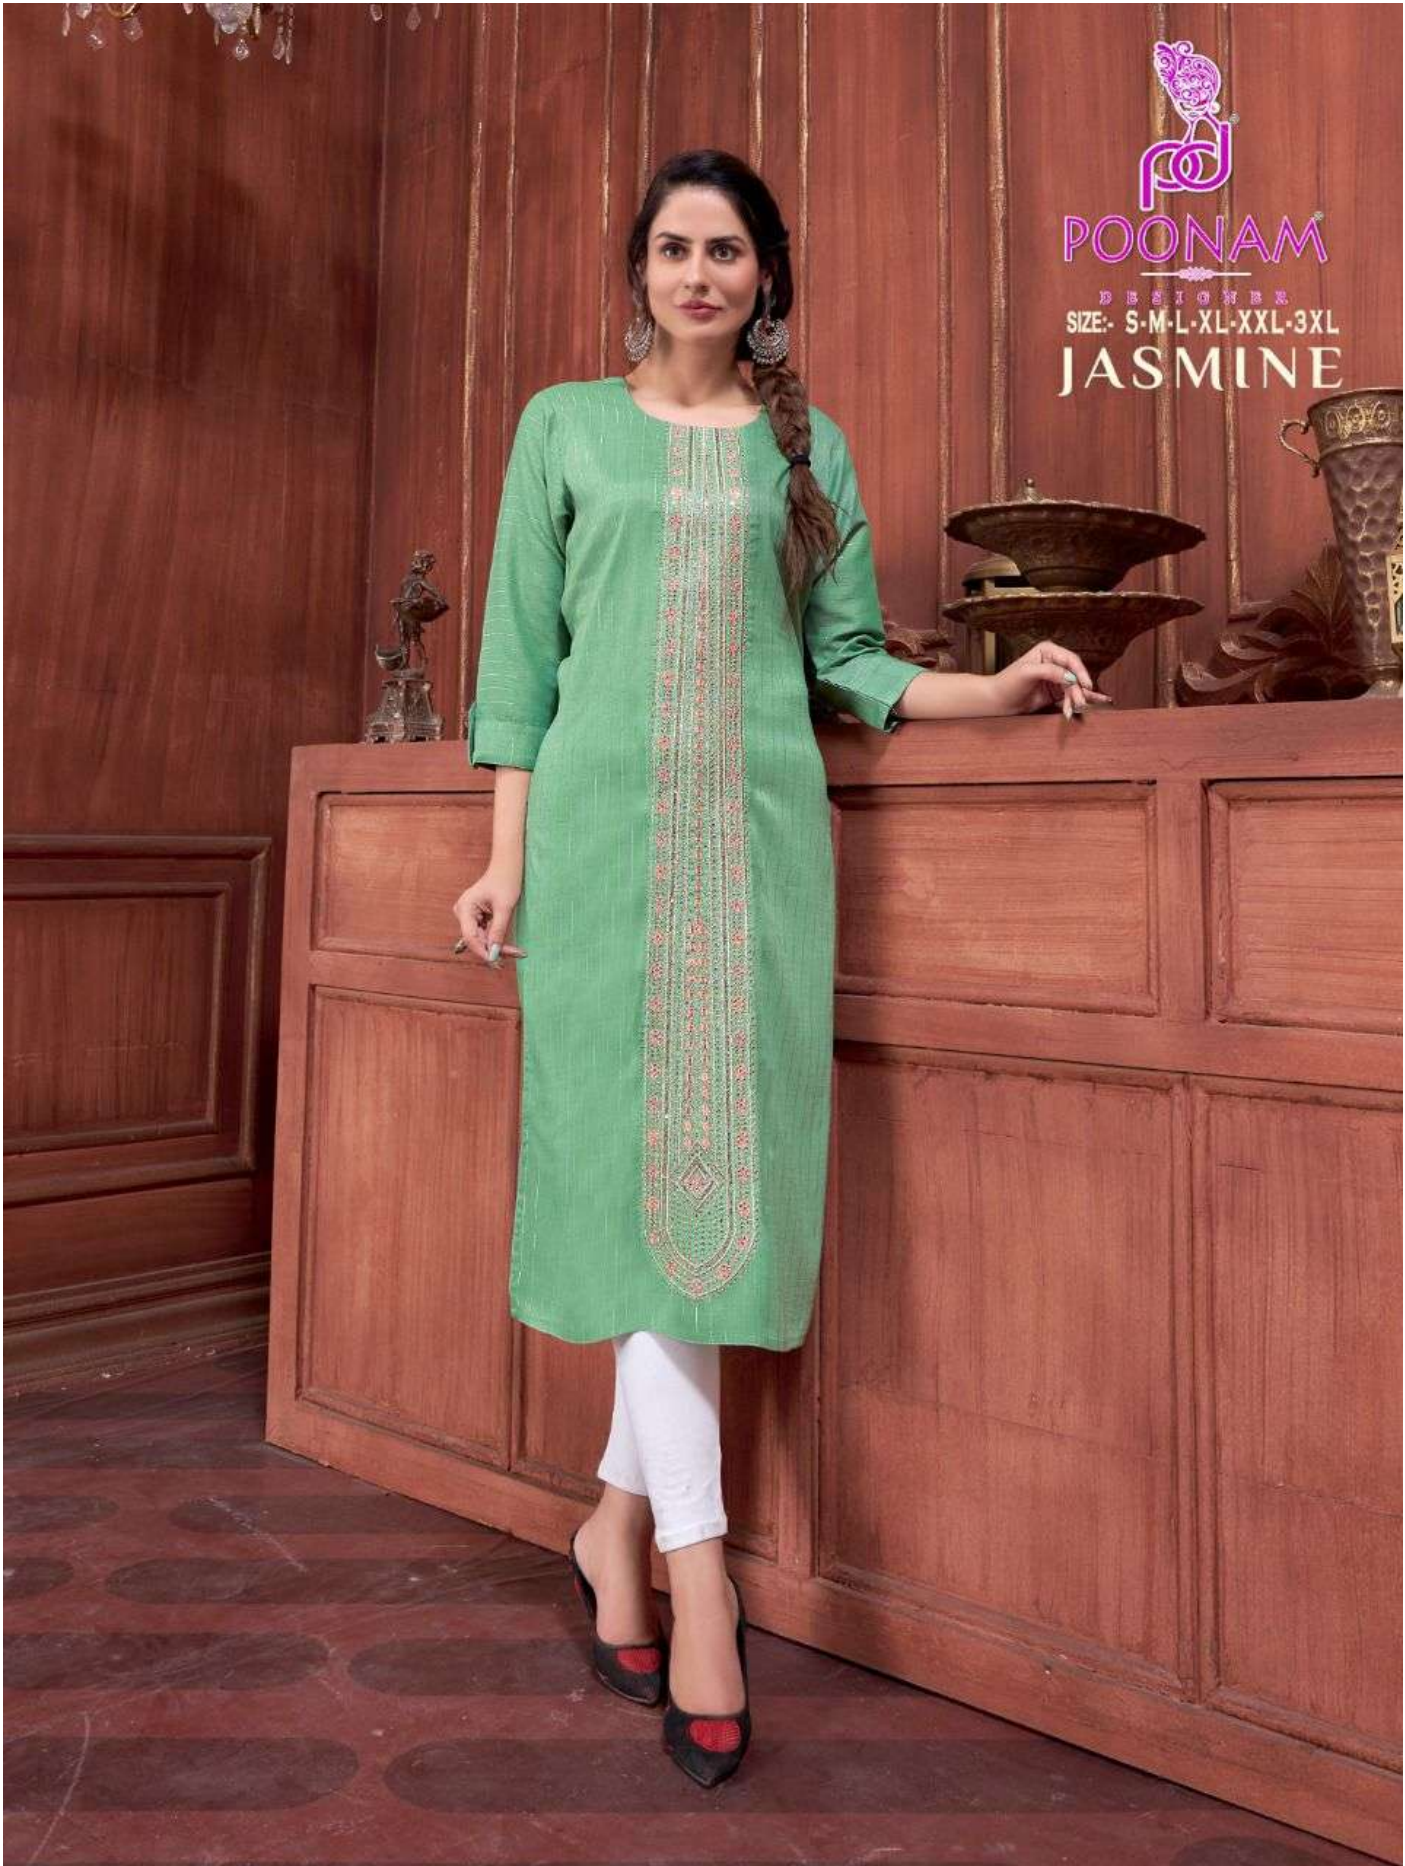

Catalog Name :

POONAM DESIGNER PRESENTS JASMINE
RAYON EMBROIDERY WHOLESALE KURTI
COLLECTION

Catalog Pcs :

5

Avg. Price :

Rs. 481

Product Price : (+ 5 % GST)

Rs. 2405

Product Weight :

4

POONAM

DESIGNER

SIZE: S-M-L-XL-XXL-3XL

JASMINE

POONAM

DESIGNER