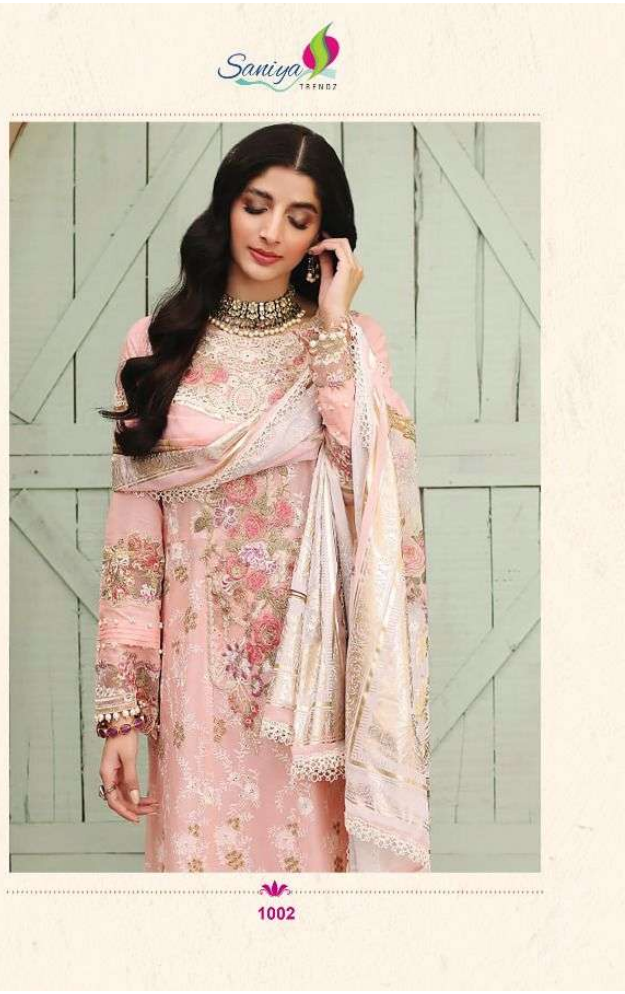

Catalog Name :

SANIYA TRENDZ PRESENTS ELAF FESTIVE  
COLLECTION 22 CAMBRIC EMBROIDERY  
WHOLESALE PAKISTANI SUIT

Catalog Pcs :

3

Avg. Price :

Rs. 1199

Product Price : ( + 5 % GST)

Rs. 3597

Product Weight :

5

1003

Saniya  
TRENDS

1001

1002

1003

ELAF  
FESTIVE  
Collection 22