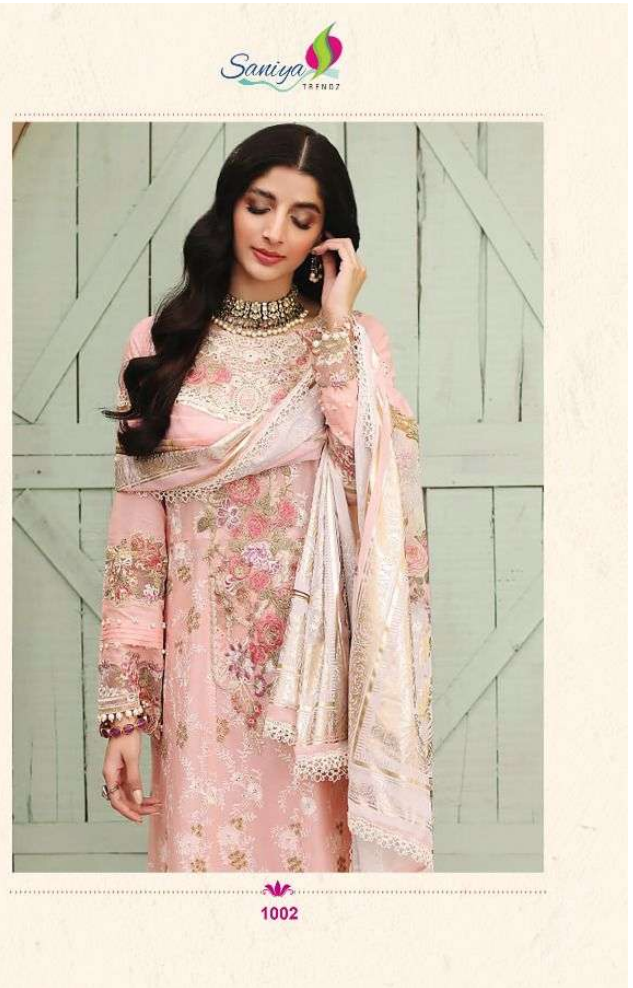

Catalog Name :

SANIYA TRENDZ PRESENTS ELAF FESTIVE  
COLLECTION 22 CAMBRIC EMBROIDERY  
WHOLESALE PAKISTANI SUIT

Catalog Pcs :

3

Avg. Price :

Rs. 1199

Product Price : ( + 5 % GST)

Rs. 3597

Product Weight :

5

1003

Saniya  
TRENDS

1001

1002

1003

ELAF  
FESTIVE  
Collection 22