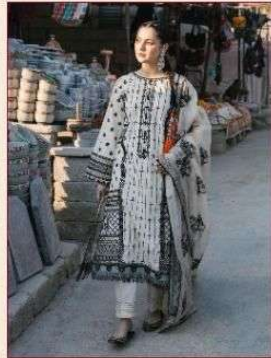

2249

Shree
Qalamkar
Lawn Collection
Vol-4