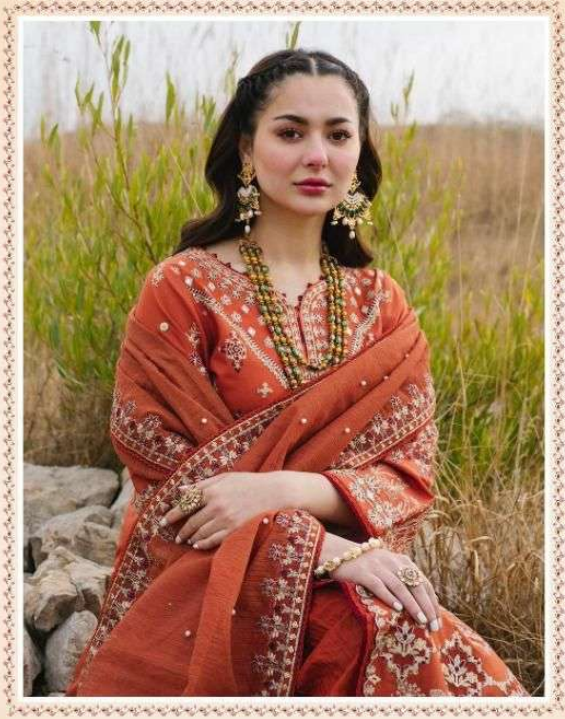

Catalog Name :

SHREE FABS PRESENTS QALAMKAR LAWN  
COLLECTION VOL 4 COTTON WHOLESALE  
PAKISTANI SUIT

Catalog Pcs :

6

Avg. Price :

Rs. 1399

Product Price : ( + 5 % GST)

Rs. 8394

2251

2248

2249

Shree  
**Qalamkar**  
 Lawn Collection  
 Vol-4

Shree  
LAWN

Qalamkar  
Lawn Collection  
Vol-4

2251

**Qalamkar**  
Lawn Collection  
Vol-4