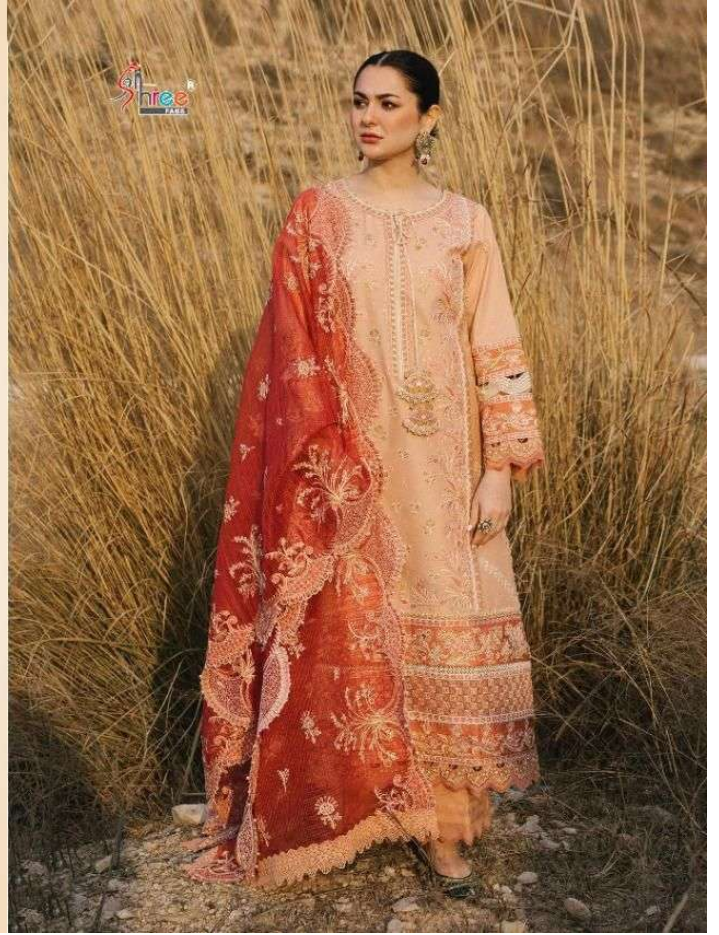

2246

Qalamkar
Lawn Collection
Vol-4