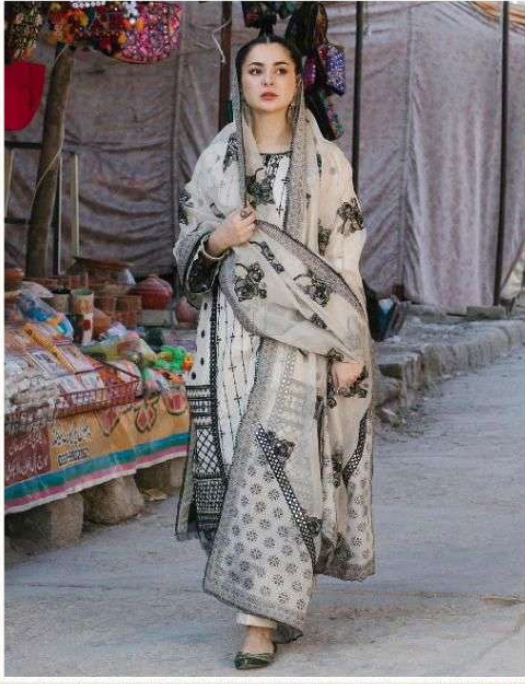

2249

Qalamkar
Lawn Collection
Vol-4