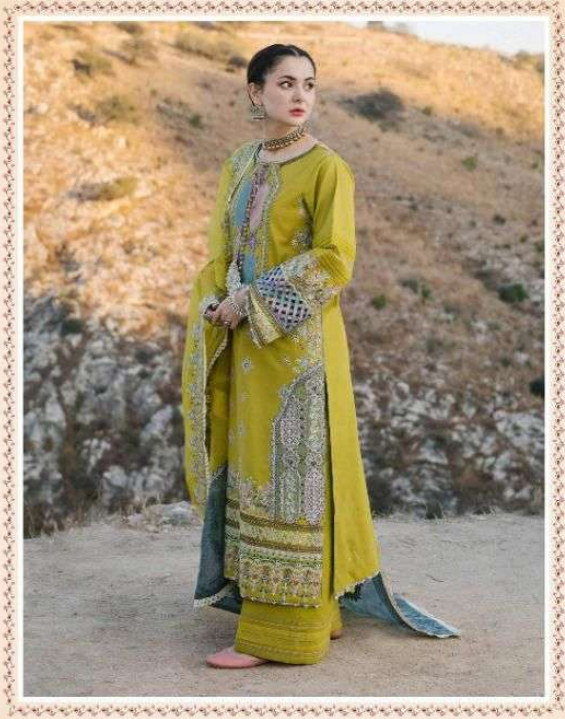

Catalog Name :

SHREE FABS PRESENTS QALAMKAR LAWN  
COLLECTION VOL 4 COTTON WHOLESALE  
PAKISTANI SUIT

Catalog Pcs :

6

Avg. Price :

Rs. 1399

Product Price : ( + 5 % GST)

Rs. 8394

  
**Qalamkar**  
Lawn Collection  
Vol-4

2248

**Qalamkar**  
Lawn Collection  
Vol-4

2247

**Qalamkar**  
Lawn Collection  
Vol-4

Shree®  
LAWN

Qalamkar  
Lawn Collection  
Vol-4

2250

**Qalamkar**  
Lawn Collection  
Vol-4

Hallow to everyone  
**Shree FABS**  
present new looking and stylish printed designs

**Qalamkar**  
Lawn Collection Vol-4

D.NO.	TOP	BOTTOM	DUPATTA
2246	CAMBRIC COTTON WITH HEAVY EMBROIDERY	SEMI LAWN	KOTA CHEX
2247	CAMBRIC COTTON WITH HEAVY EMBROIDERY	SEMI LAWN	KOTA CHEX
2248	CAMBRIC COTTON WITH HEAVY EMBROIDERY	SEMI LAWN	BUTTER FLY NET
2249	CAMBRIC COTTON WITH HEAVY EMBROIDERY	SEMI LAWN	KOTA CHEX
2250	CAMBRIC COTTON WITH HEAVY EMBROIDERY	SEMI LAWN	BUTTER FLY NET
2251	CAMBRIC COTTON WITH HEAVY EMBROIDERY	SEMI LAWN	KOTA CHEX