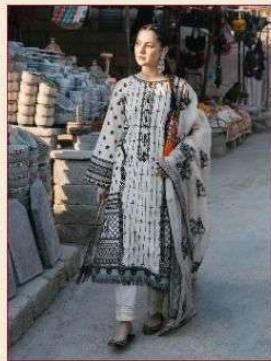

2249

Qalamkar
Lawn Collection
Vol-4