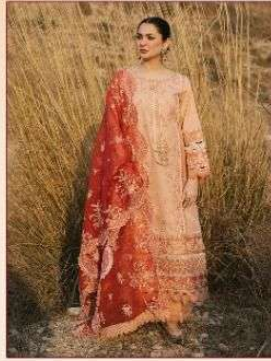

**Qalamkar**  
Lawn Collection  
Vol-4

Hallow to everyone  
**Shree FABS**  
present new looking and stylish printed designs

**Qalamkar**  
Lawn Collection Vol-4

D.NO.	TOP	BOTTOM	DUPATTA
2246	CAMBRIC COTTON WITH HEAVY EMBROIDERY	SEMI LAWN	KOTA CHEX
2247	CAMBRIC COTTON WITH HEAVY EMBROIDERY	SEMI LAWN	KOTA CHEX
2248	CAMBRIC COTTON WITH HEAVY EMBROIDERY	SEMI LAWN	BUTTER FLY NET
2249	CAMBRIC COTTON WITH HEAVY EMBROIDERY	SEMI LAWN	KOTA CHEX
2250	CAMBRIC COTTON WITH HEAVY EMBROIDERY	SEMI LAWN	BUTTER FLY NET
2251	CAMBRIC COTTON WITH HEAVY EMBROIDERY	SEMI LAWN	KOTA CHEX

HEAVY EMBROIDERY IN ALL PIECES

2249

**Qalamkar**  
Lawn Collection  
Vol-4

2246

**Qalamkar**  
Lawn Collection  
Vol-4

2246

2247

2250

2251

2248

2249

Shree  
**Qalamkar**  
 Lawn Collection  
 Vol-4

Shree  
LAWN

Qalamkar  
Lawn Collection  
Vol-4

2251

**Qalamkar**  
Lawn Collection  
Vol-4