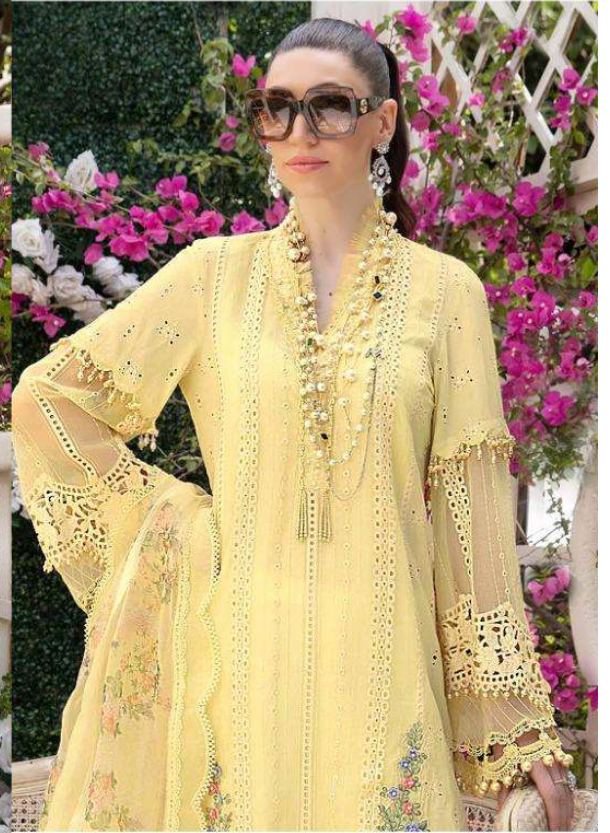

D.NO.49003

Maria B. Eid

TOP - LAWN COTTON HEAVY EMBROIDERED

BOTTOM - SEMI LAWN

DUPATTA - BUTTERFLY NET HEAVY EMBROIDERED
WITH FRILL ACE

Serena
Pakistani Suit
A BRAND BY MEGHA EXPORT

D.NO.49002

Maria B. Eid