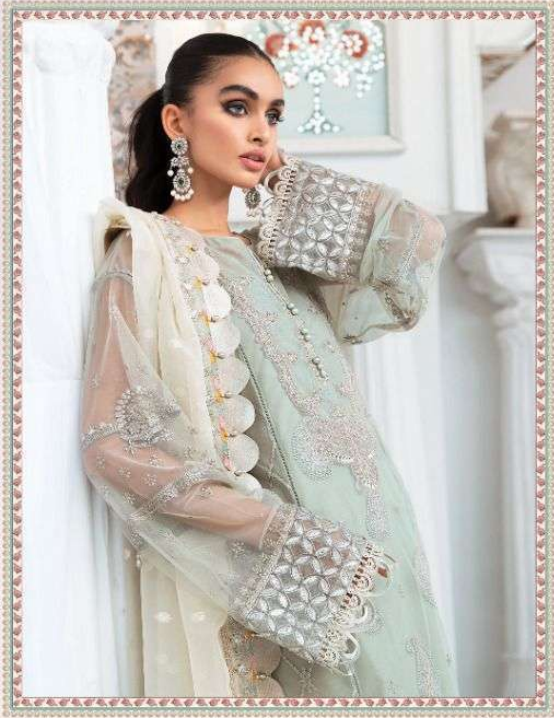

Catalog Name :

SHREE FABs PRESENTS MARIYA B
EMBROIDERED LAWN COLLECTION
WHOLESALE PAKISTANI SUIT

Catalog Pcs :

6

Avg. Price :

Rs. 1151

Product Price : (+ 5 % GST)

Rs. 6906

Product Weight :

6

MARIYA B EMBROIDERED
LAWN COLLECTION

Hellow to everyone

present new looking and stylish printed designs

MARIYA B EMBROIDERED LAWN COLLECTION

| D.NO. | TOP | BOTTOM INNER | DUPATTA | RATE |
|--------------|--|-----------------------|-------------------------------|-------------|
| 2164 | BUTTER FLY NET WITH HEAVY EMBROIDERED | SEMI LAWN | BUTTER FLY NET EMBROIDERED | 1115.00 |
| 2165 | PURE COTTON WITH HEAVY EMBROIDERED | SEMI LAWN | ORGANZA DIGITAL PRINT | 1221.00 |
| 2166 | PURE COTTON WITH HEAVY EMBROIDERED | SEMI LAWN | TABY DIGITAL PRINT | 1141.00 |
| 2167 | PURE COTTON WITH HEAVY EMBROIDERED | SEMI LAWN | TABY DIGITAL PRINT | 941.00 |
| 2168 | PURE COTTON WITH HEAVY EMBROIDERED | SEMI LAWN | BUTTER FLY NET EMBROIDERED | 1289.00 |
| 2169 | PURE COTTON WITH HEAVY EMBROIDERED | SEMI LAWN | BUTTER FLY NET EMBROIDERED | 1199.00 |

HEAVY EMBROIDERY IN ALL PIECES

Average Rate :- 1151.00/- + GST

Thank's For Your Support

MARIYA B EMBROIDERED
LAWN COLLECTION

Shree®
LAWN

**MARIYA B EMBROIDERED
LAWN COLLECTION**

MARIYA B EMBROIDERED
LAWN COLLECTION