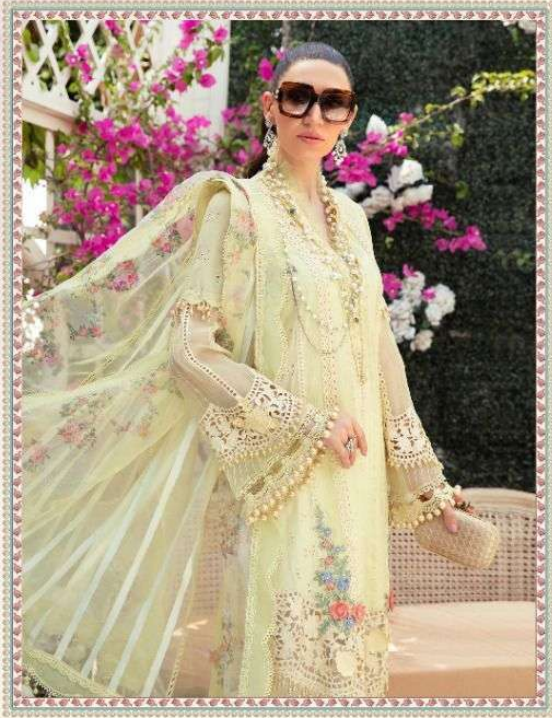

Product Weight :

6

MARIYA B EMBROIDERED
LAWN COLLECTION

Hellow to everyone

present new looking and stylish printed designs

MARIYA B EMBROIDERED LAWN COLLECTION

| D.NO. | TOP | BOTTOM INNER | DUPATTA | RATE |
|--------------|--|-----------------------|-------------------------------|-------------|
| 2164 | BUTTER FLY NET WITH HEAVY EMBROIDERED | SEMI LAWN | BUTTER FLY NET EMBROIDERED | 1115.00 |
| 2165 | PURE COTTON WITH HEAVY EMBROIDERED | SEMI LAWN | ORGANZA DIGITAL PRINT | 1221.00 |
| 2166 | PURE COTTON WITH HEAVY EMBROIDERED | SEMI LAWN | TABY DIGITAL PRINT | 1141.00 |
| 2167 | PURE COTTON WITH HEAVY EMBROIDERED | SEMI LAWN | TABY DIGITAL PRINT | 941.00 |
| 2168 | PURE COTTON WITH HEAVY EMBROIDERED | SEMI LAWN | BUTTER FLY NET EMBROIDERED | 1289.00 |
| 2169 | PURE COTTON WITH HEAVY EMBROIDERED | SEMI LAWN | BUTTER FLY NET EMBROIDERED | 1199.00 |

2164

**MARIYA B EMBROIDERED
LAWN COLLECTION**

2165

Shree
2131

**MARIYA B EMBROIDERED
LAWN COLLECTION**

Shree

**MARIYA B EMBROIDERED
LAWN COLLECTION**

**MARIYA B EMBROIDERED
LAWN COLLECTION**