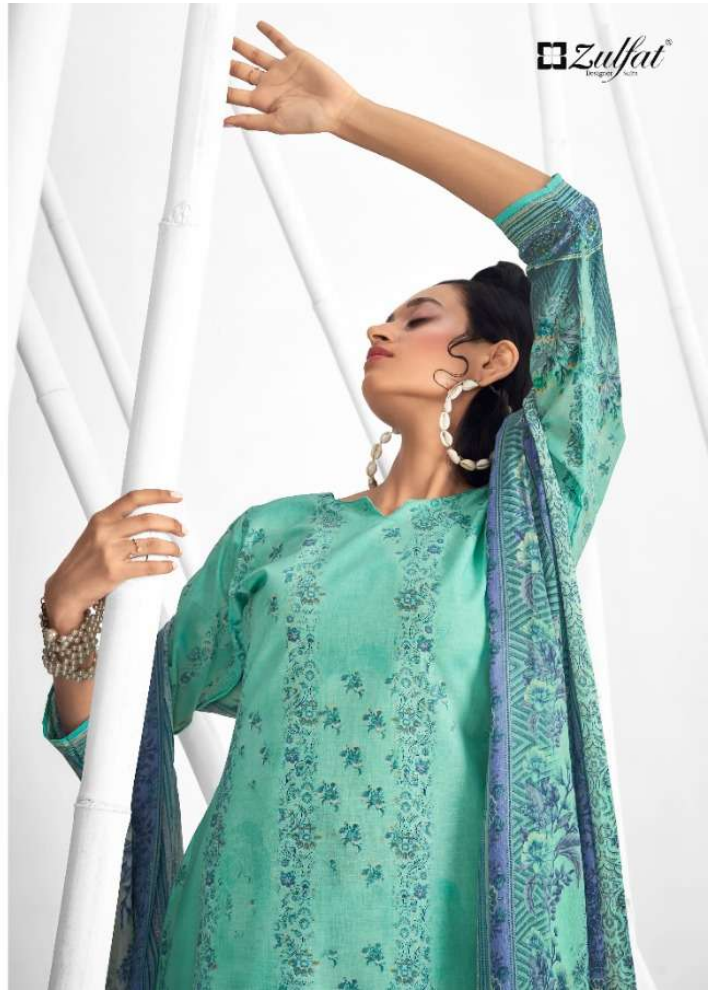

Catalog Name :

ZULFAT PRESENTS SHAHEEN PURE
COTTON PRINTS WHOLESALE SALWAR
KAMEEZ

Catalog Pcs :

10

Avg. Price :

Rs. 481

Product Price : (+ 5 % GST)

Rs. 4810

Product Weight :

9

 **Zulfat**
DESIGNER

✦ 420-001 ✦

++ 420-010 ++

❖ 420-006 ❖

Zulfat
DESIGNER.COM

420-005