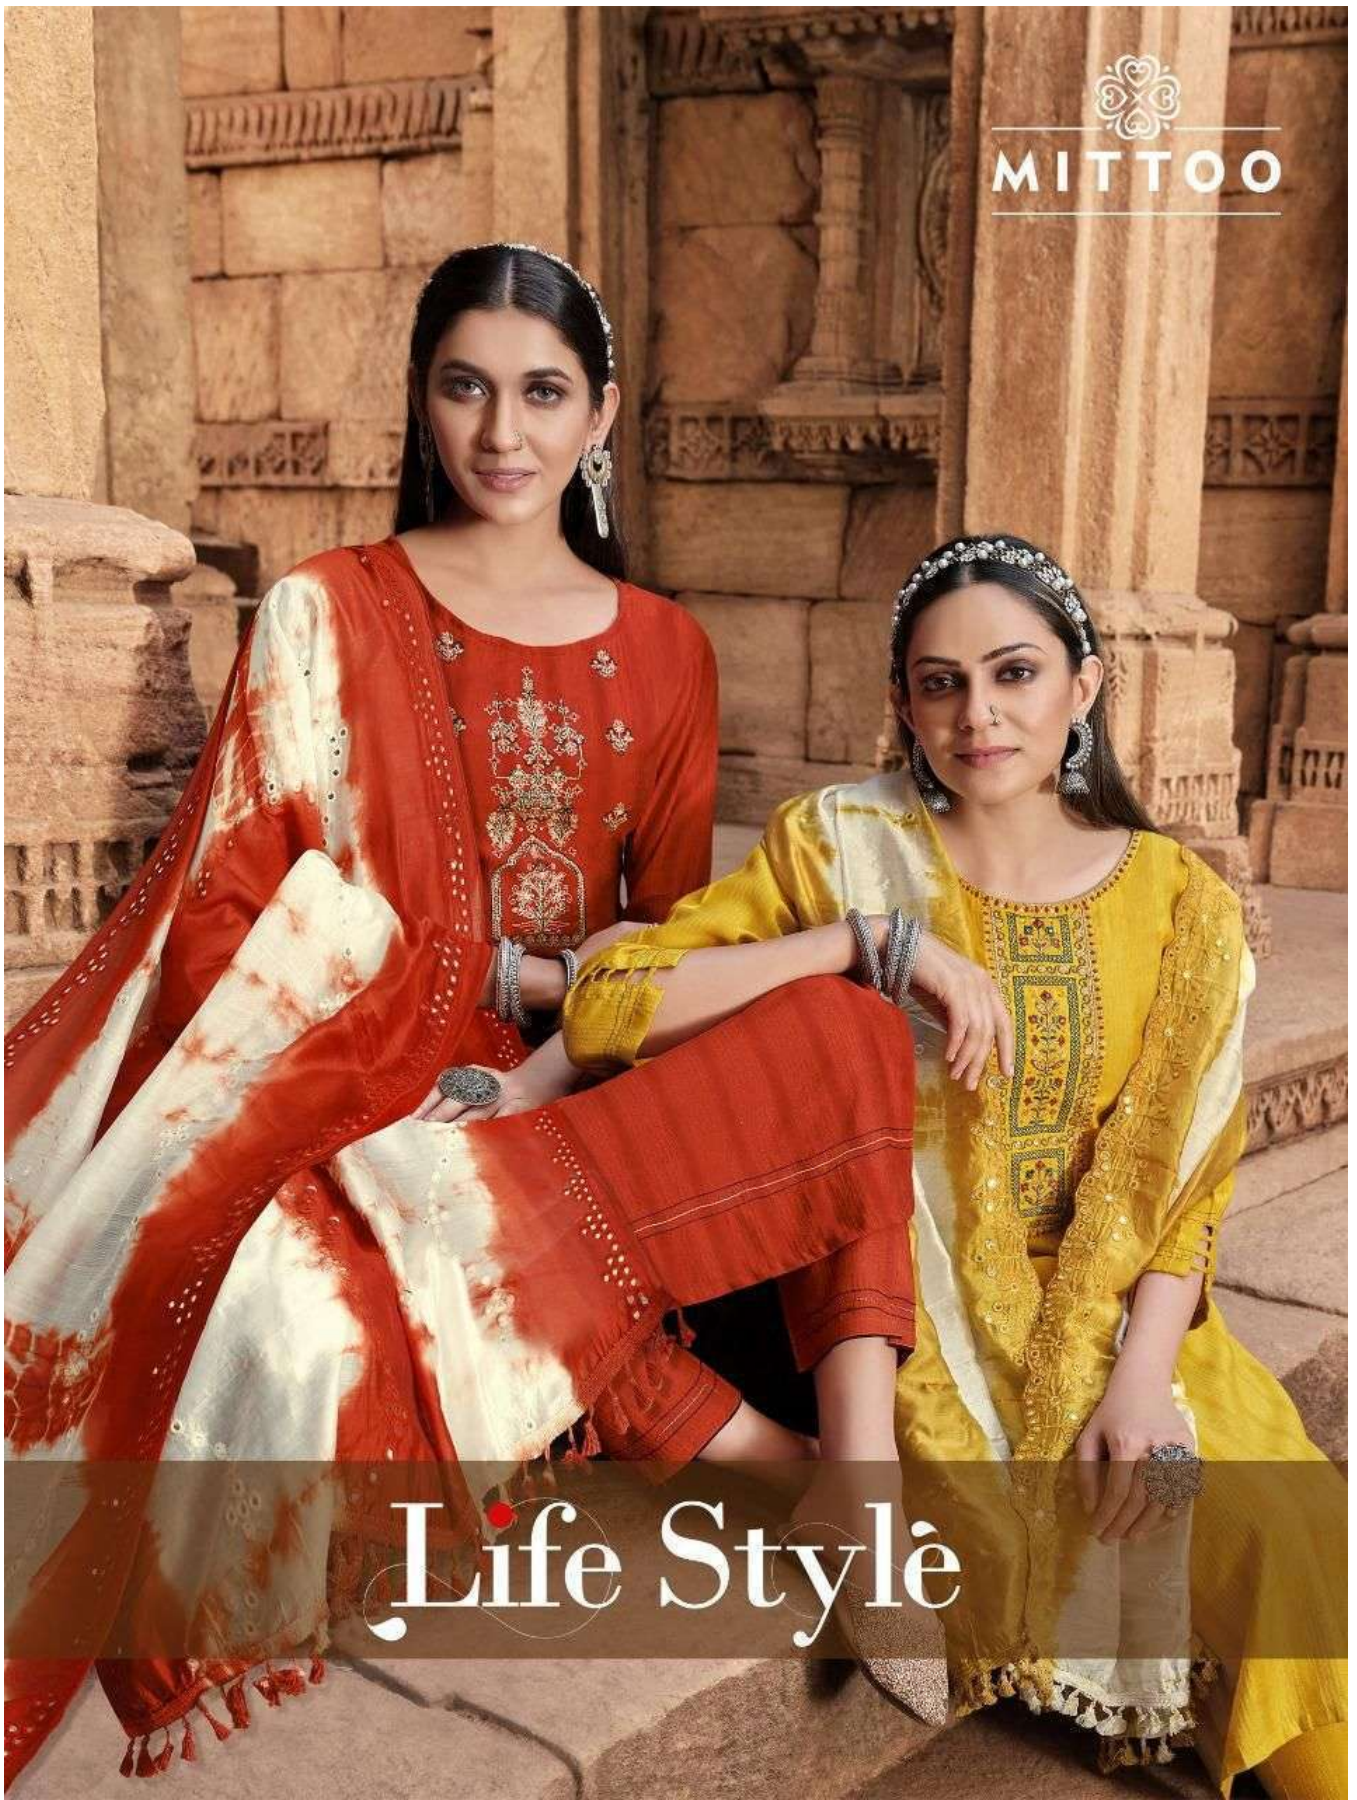

Catalog Name :

MITTOO PRESENTS LIFESTYLE RAYON
WITH FANCY WORK WHOLESALE
READYMADE COLLECTION

Catalog Pcs :

6

Avg. Price :

Rs. 1140

Product Price : (+ 5 % GST)

Rs. 6840

Product Weight :

6