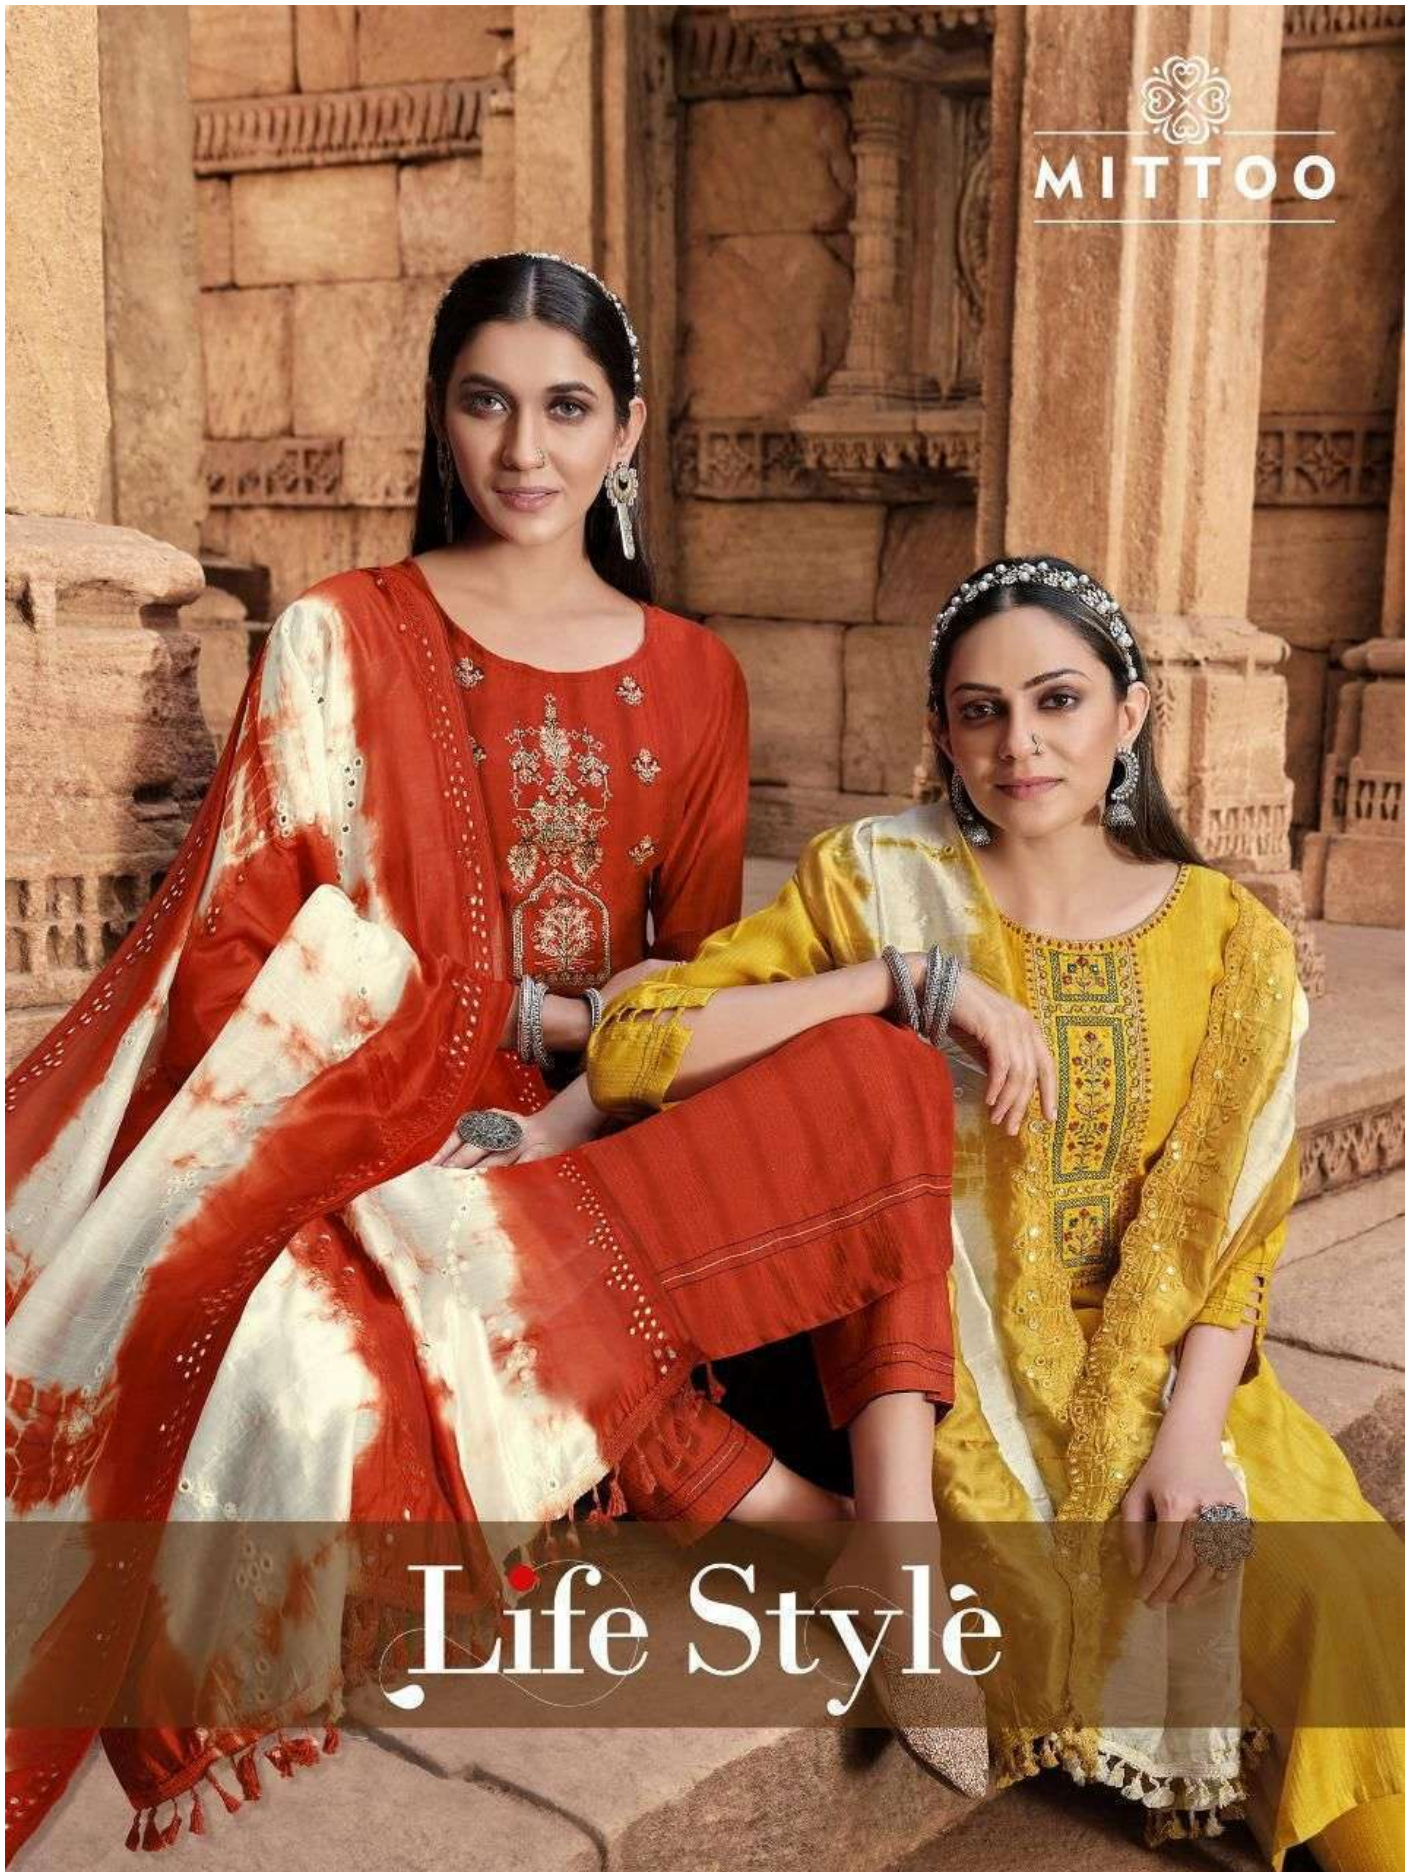

MITTOO

Life Stylè