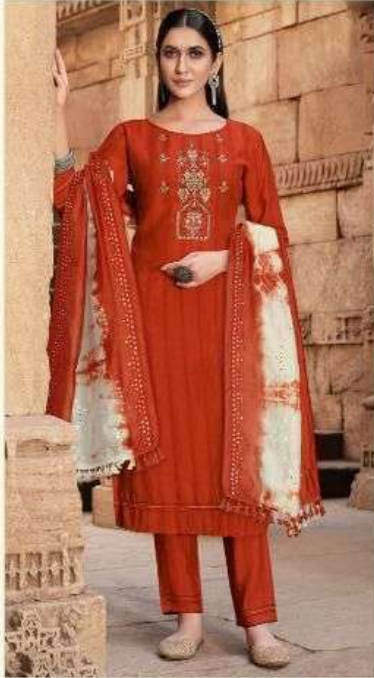

Catalog Name :

MITTOO PRESENTS LIFESTYLE RAYON
WITH FANCY WORK WHOLESALE
READYMADE COLLECTION

Catalog Pcs :

6

Avg. Price :

Rs. 1140

Product Price : (+ 5 % GST)

Rs. 6840

Product Weight :

6

MITTOO

Life Stylè

MITTOO

7010

7007

7008

7009

7010

7011

7012

MITTOO

7009

From modern floral bouquets to crisp, summery blooms, this season's crop of sensuous floral will leave you wanting for more.

Indulge in the hue royalty this season and envelope yourself in luscious shades and contemporary designs.