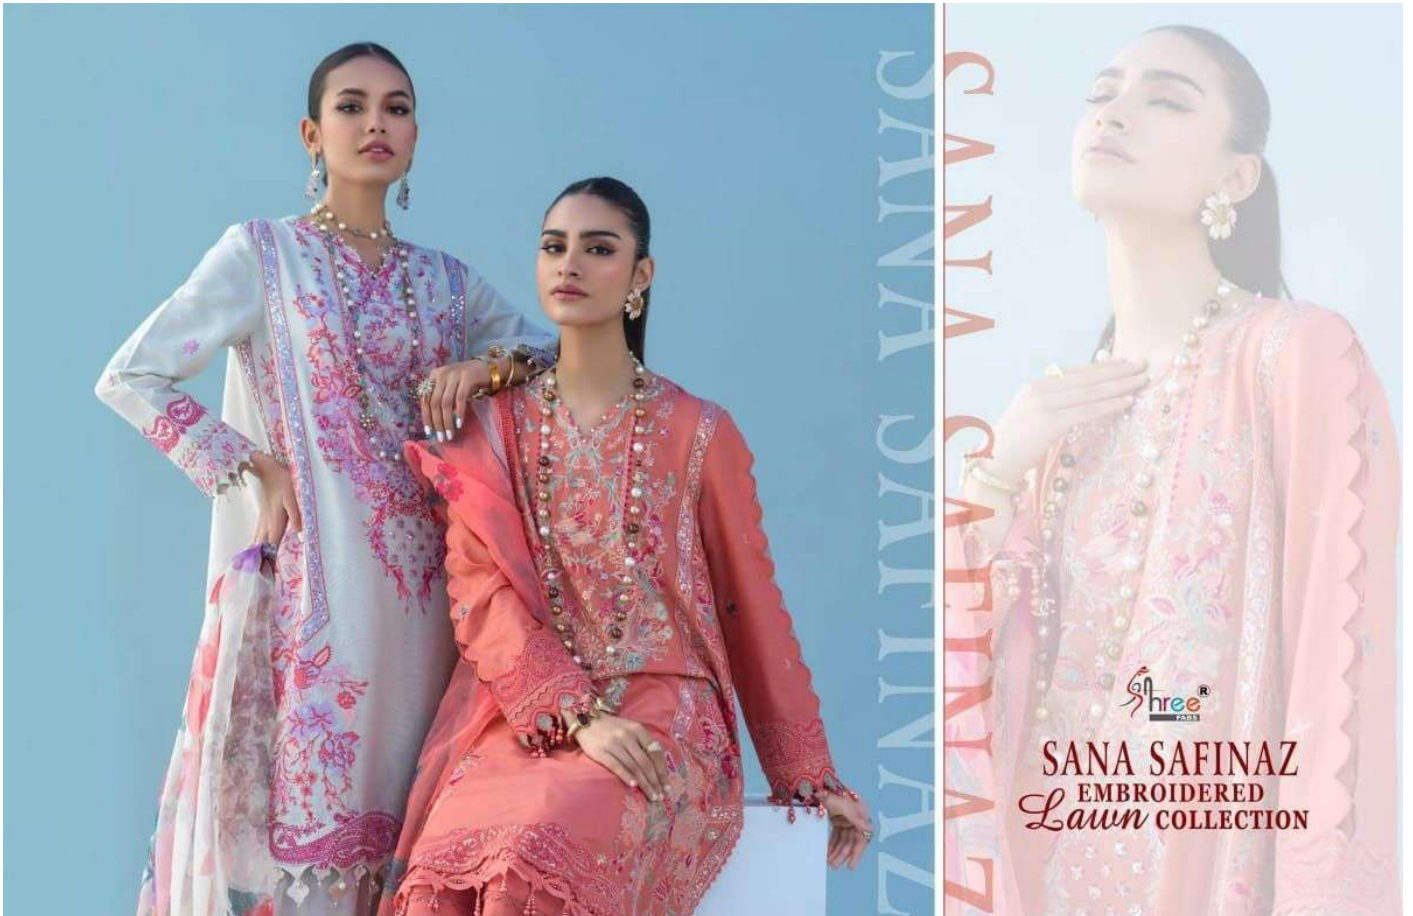

Catalog Name :

SHREE FAB PRESENTS SAFINAZ
EMBROIDERED LAWN COLLECTION
WHOLESALE PAKISTANI SUIT

Catalog Pcs :

6

Avg. Price :

Rs. 1099

Product Price : (+ 5 % GST)

Rs. 6594

Product Weight :

6

shree-fabs-sana-safinaz-embroidered-lawn

SANA SAFINAZ
EMBROIDERED
Lawn COLLECTION

shree-fabs-sana-safinaz-embroidered-lawn

2072

SANA SAFINAZ
EMBROIDERED
Lawn COLLECTION

shree-fabs-sana-safinaz-embroidered-lawn