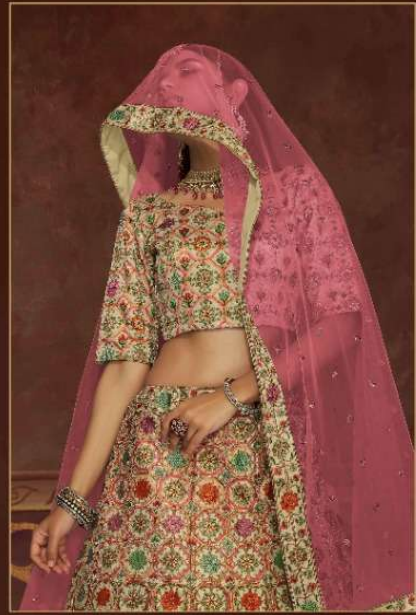

शुभकला bhkala