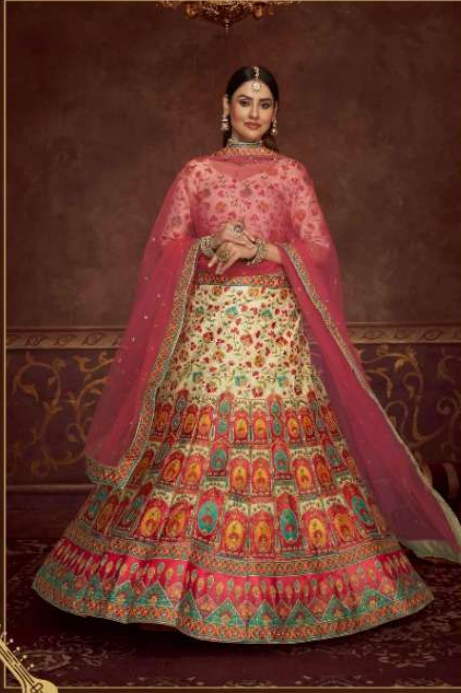

शुभकला bhkala

2024