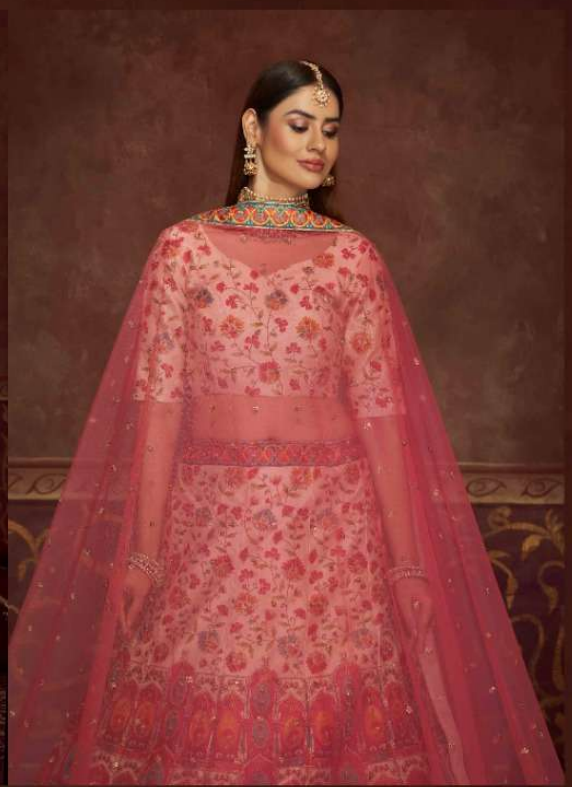

Swastika bhkala

2024