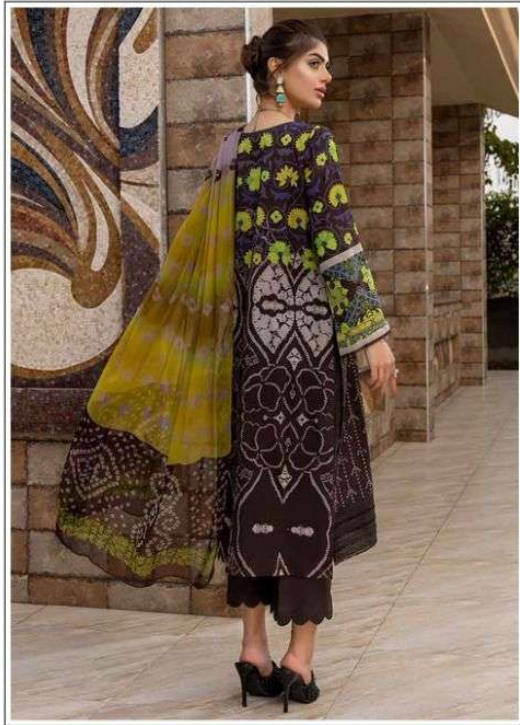

Catalog Name :

SHREE FAB PRESENTS CHARIZMA BAYOND
PURE COTTON EMBROIDERY WHOLESALE
PAKISTANI SUIT

Catalog Pcs :

6

Avg. Price :

Rs. 949

Product Price : (+ 5 % GST)

Rs. 5694

Product Weight :

6

CHARIZMA
◆ *Beyond* ◆

2141

CHARIZMA
◆ *Beyond* ◆

CHARIZMA
◆ *Beyond* ◆

2146

CHARIZMA
◆ *Beyond* ◆

2143

2144

Shree®
FABRI
CHARIZMA
Beyond

CHARIZMA
◆ *Beyond* ◆

2141