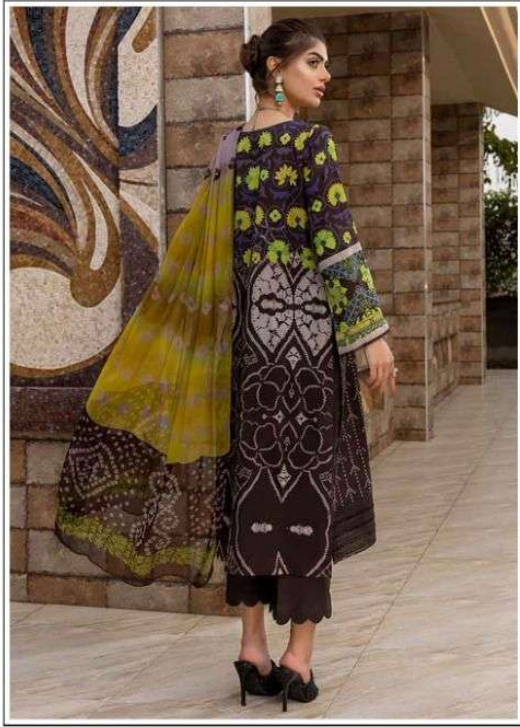

CHARIZMA
◆ *Beyond* ◆