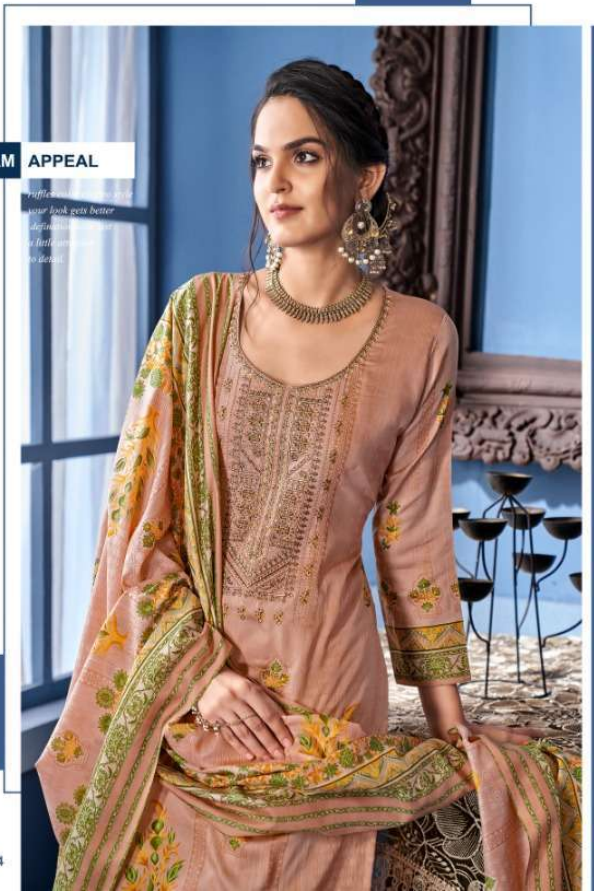

Catalog Name :

ALOK SUITS PRESENTS SHEEP LATEST
PURE ZAAM DIGITAL PRINTED WHOLESALE
SALWAR KAMEEZ

Catalog Pcs :

10

Avg. Price :

Rs. 650

Product Price : (+ 5 % GST)

Rs. 6500

Product Weight :

10

LET YOUR WOMAN

There is beauty in a woman whose confidence comes from experience. A woman who knows she can fall pick herself up and move on...

S - 807 - 001

Sheep

Sheep

ETERNAL DESIGNS