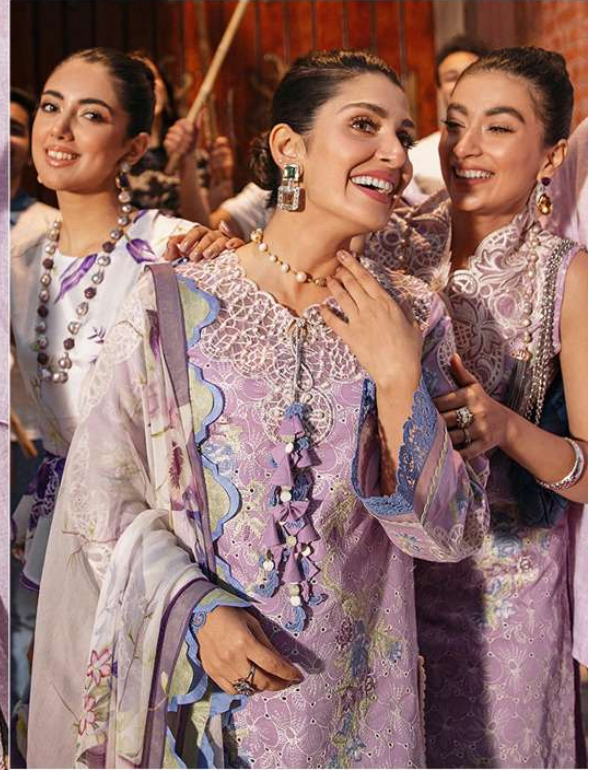

TOP - LAWN COTTON HEAVY EMBROIDRED
BOTTOM - SEMI LAWN WITH BOTTOM PATCH
DUPATTA - HEAVY CHIFFON DIGITAL PRINTED