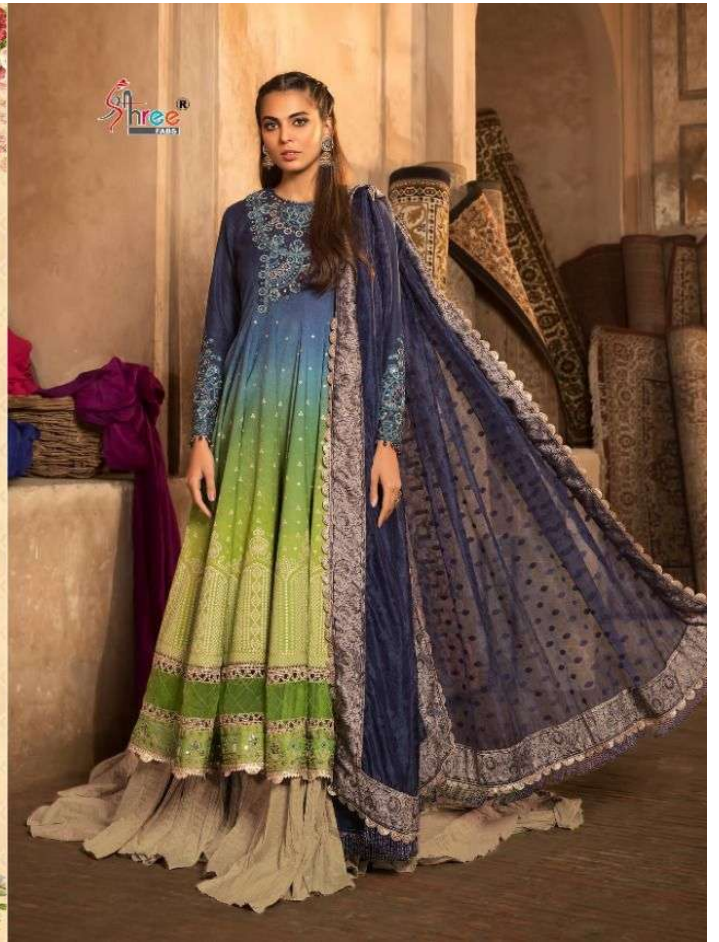

MARIYA B LAWN
Spring Collection -2022
2091

Shree
FASH