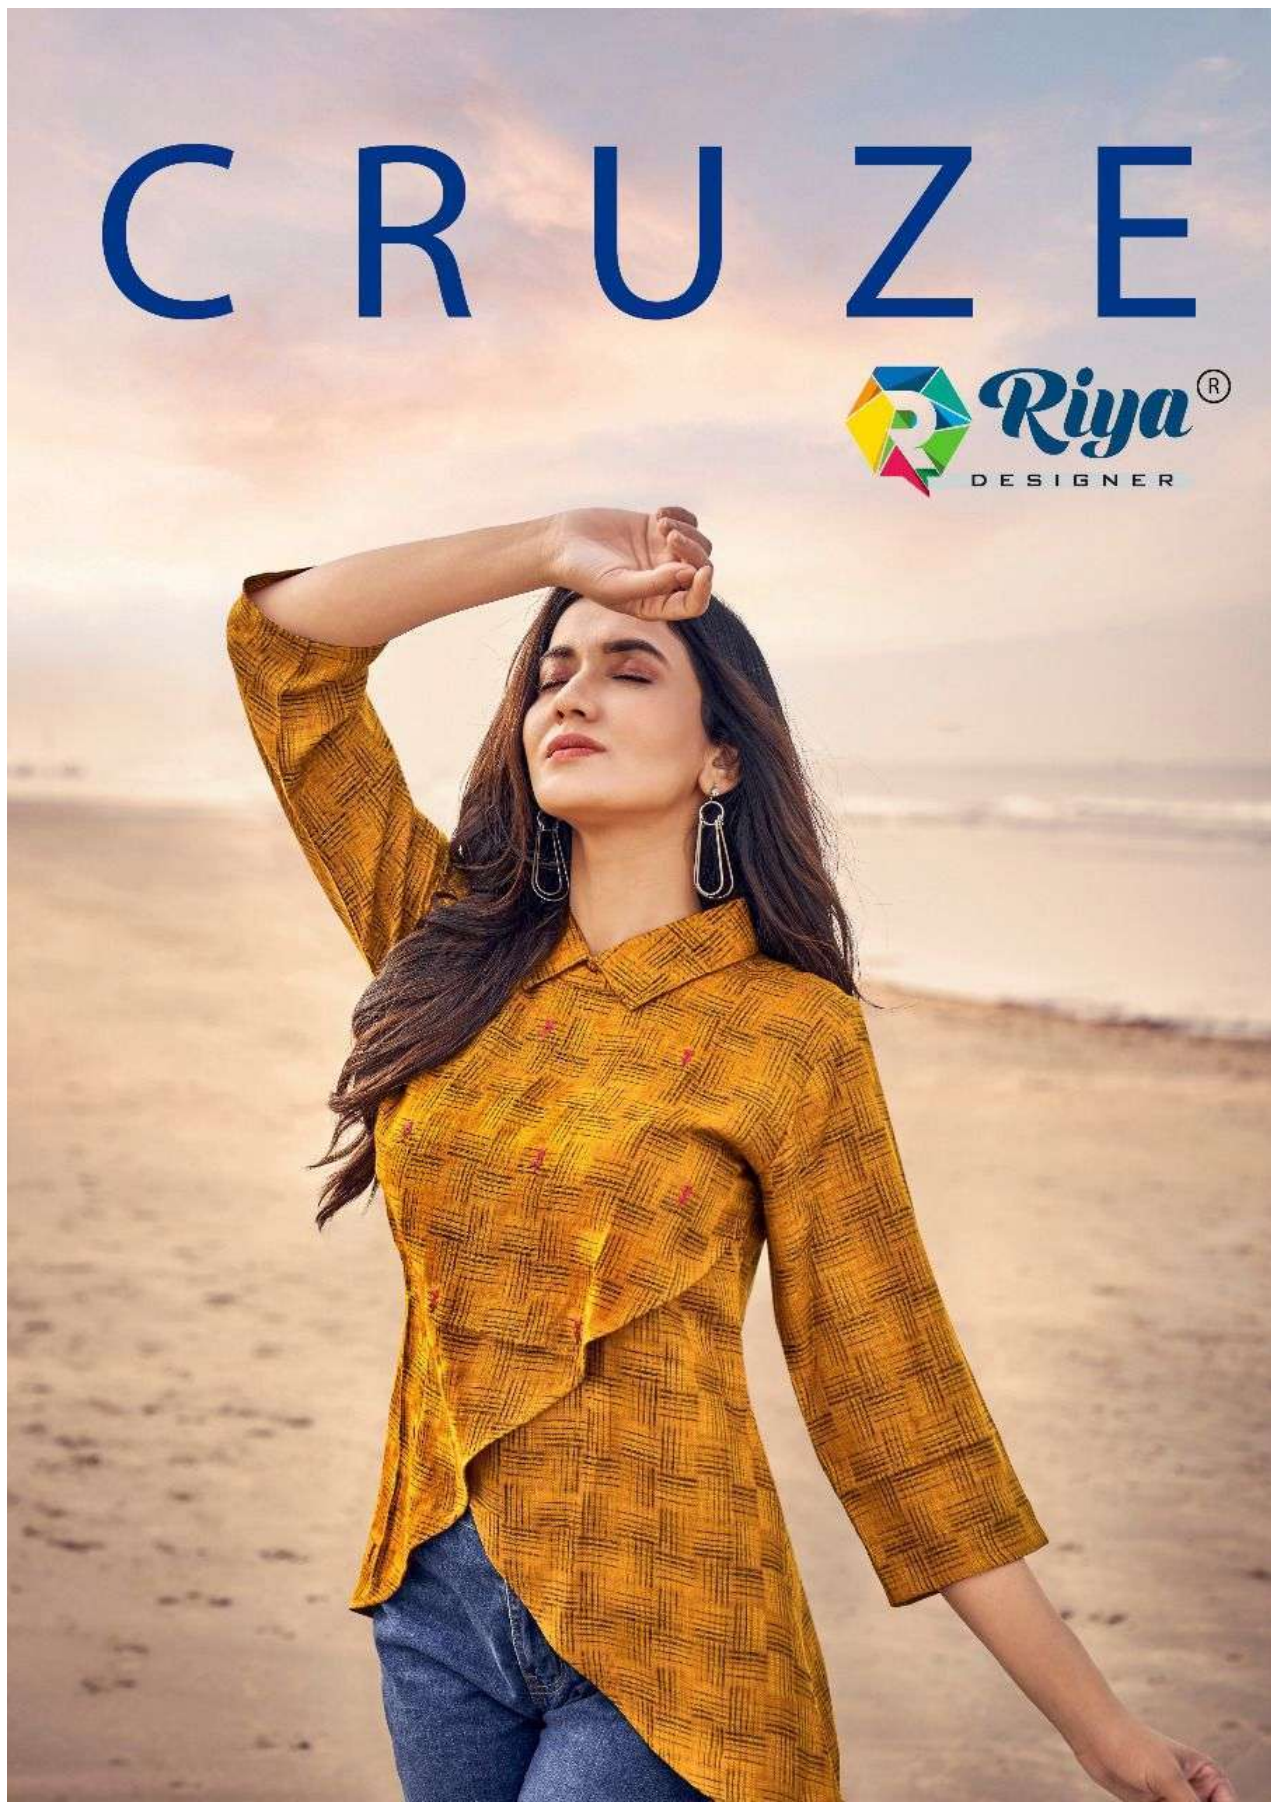

Catalog Name :

RIYA DESIGNER PRESENTS CRUZE
WOLLEN EMBROIDERY WHOLESALE
WESTERN TOPS

Catalog Pcs :

8

Avg. Price :

Rs. 350

Product Price : (+ 5 % GST)

Rs. 2800

Product Weight :

4

CRUZE