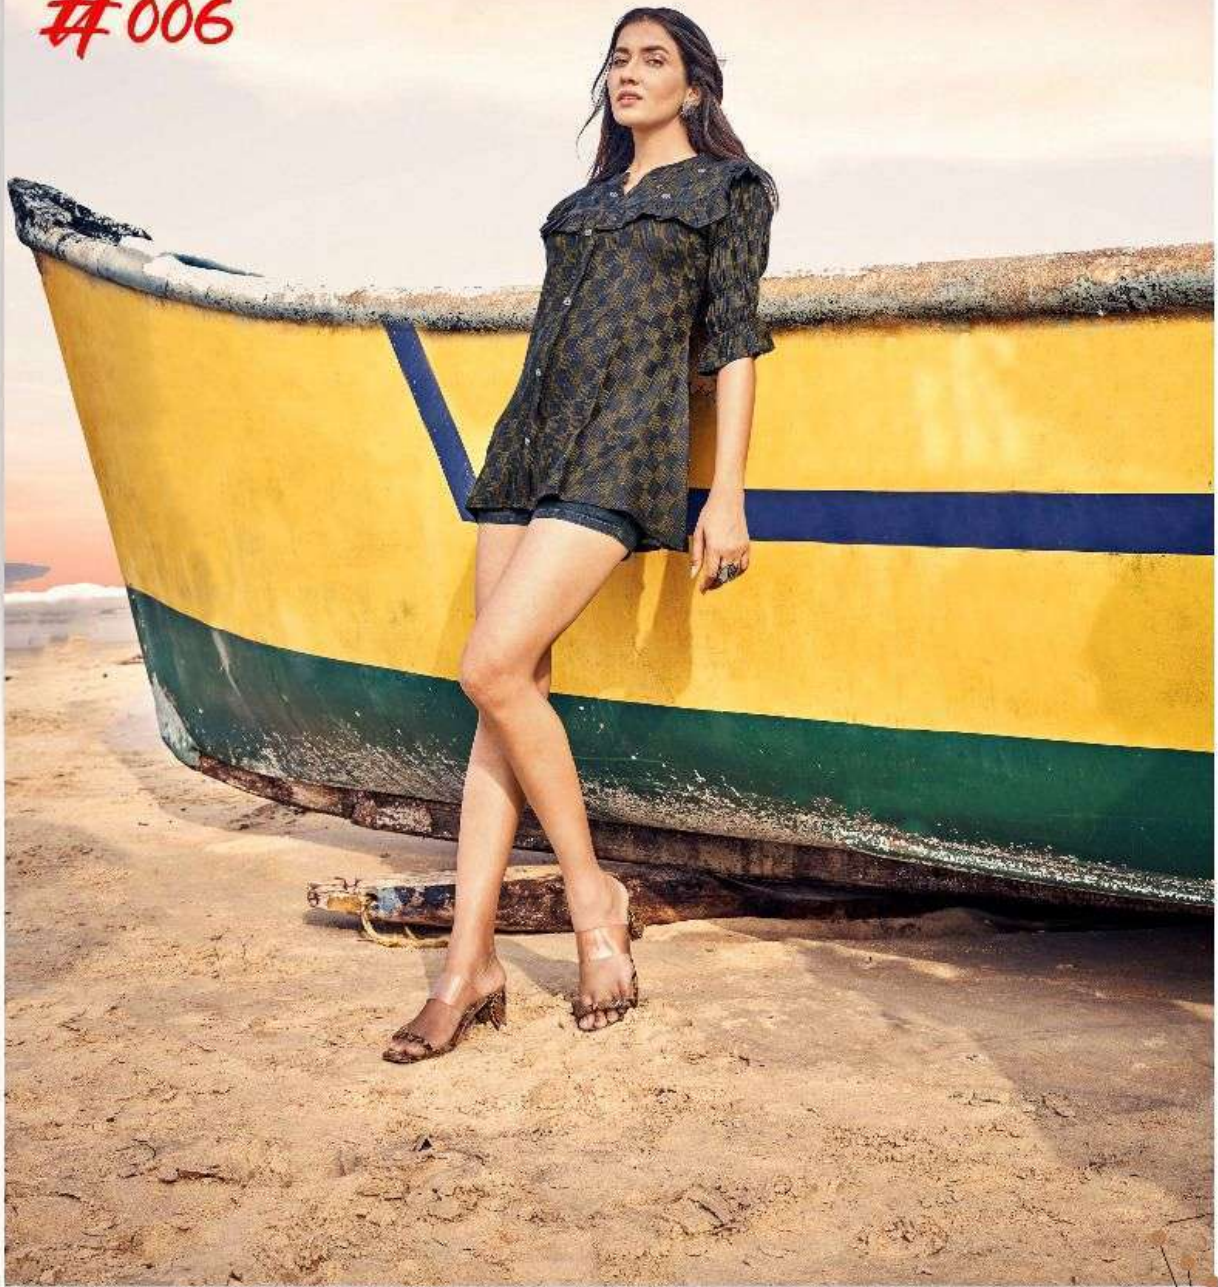

BET YOUR
OWN
LAW OF STYLE
WHEN
THE WIND OF
CHANGE
BLOW OF
STRONGEST

Summer *baho*
#006