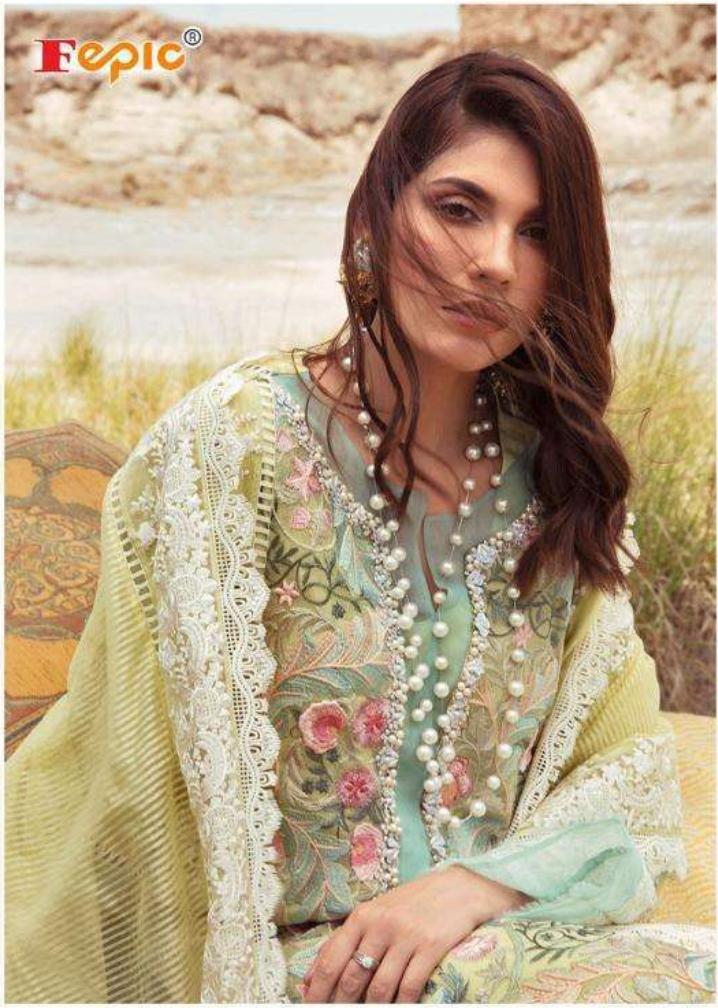

WASHING INTRUCTIONS

DO NOT USE ANY TYPE OF BLEACH OR STAIN REMOVING CHEMICALS
BEFORE CUTTING / STITCHING, FABRIC SHOULD BE SOAKED IN WATER
(ALL COMPONENTS SEPARATELY) FOR 15 MINUTES
DO NOT KEEP WET FABRIC IN TWISTED FROM IN ORDER TO AVOID COPY MARKS |
WASH COLOURED AND WHITE FABRICS SEPARATELY
IRON CLOTHES AT MODERATE TEMPERATURE | DO NOT DRY FABRIC IN DIRECT SUNLIGHT
(EXTRA LACES, HANGINGS AND ACCESSORIES ARE NOT INDUDED)

Rosemeen®

C
CREMSON
Lawn COLLECTION

D.NO.40002