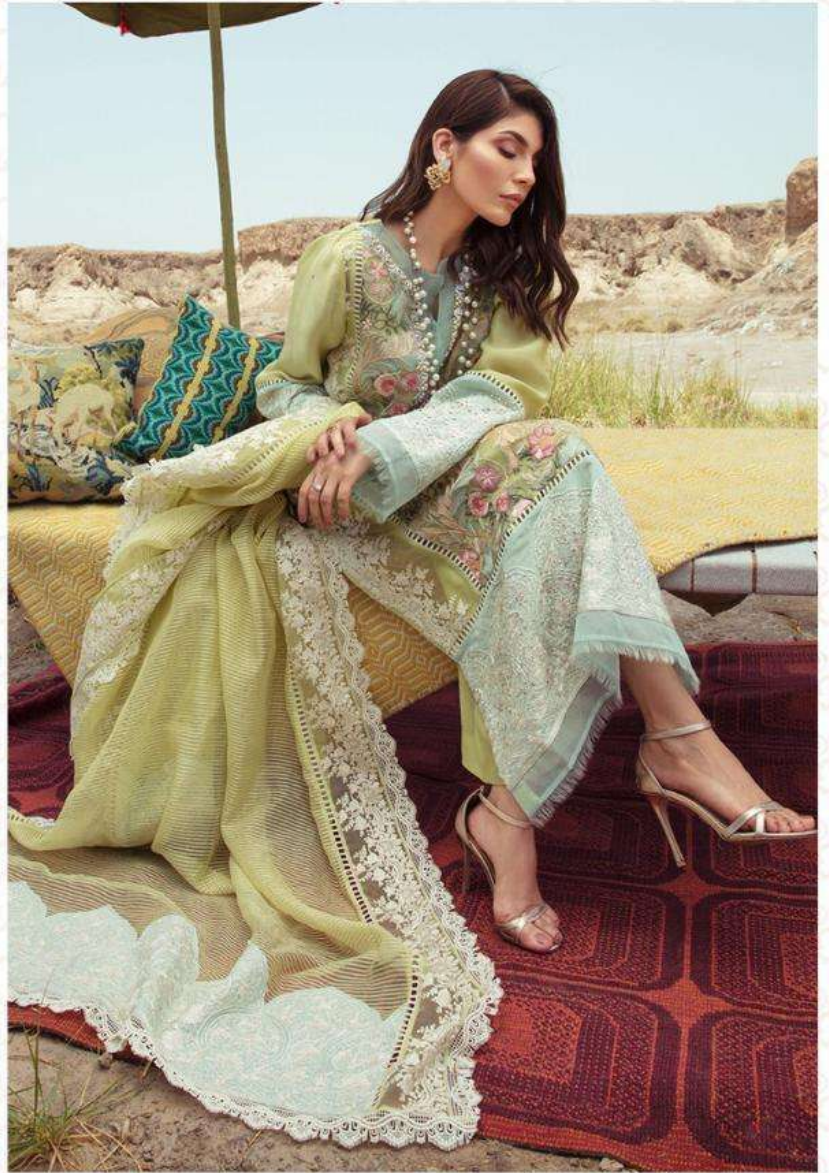

Fepic®

Instagram: .Fepic Facebook: Fb.com/Fepic11

Rosemeen®

CRIMSON
Lawn COLLECTION