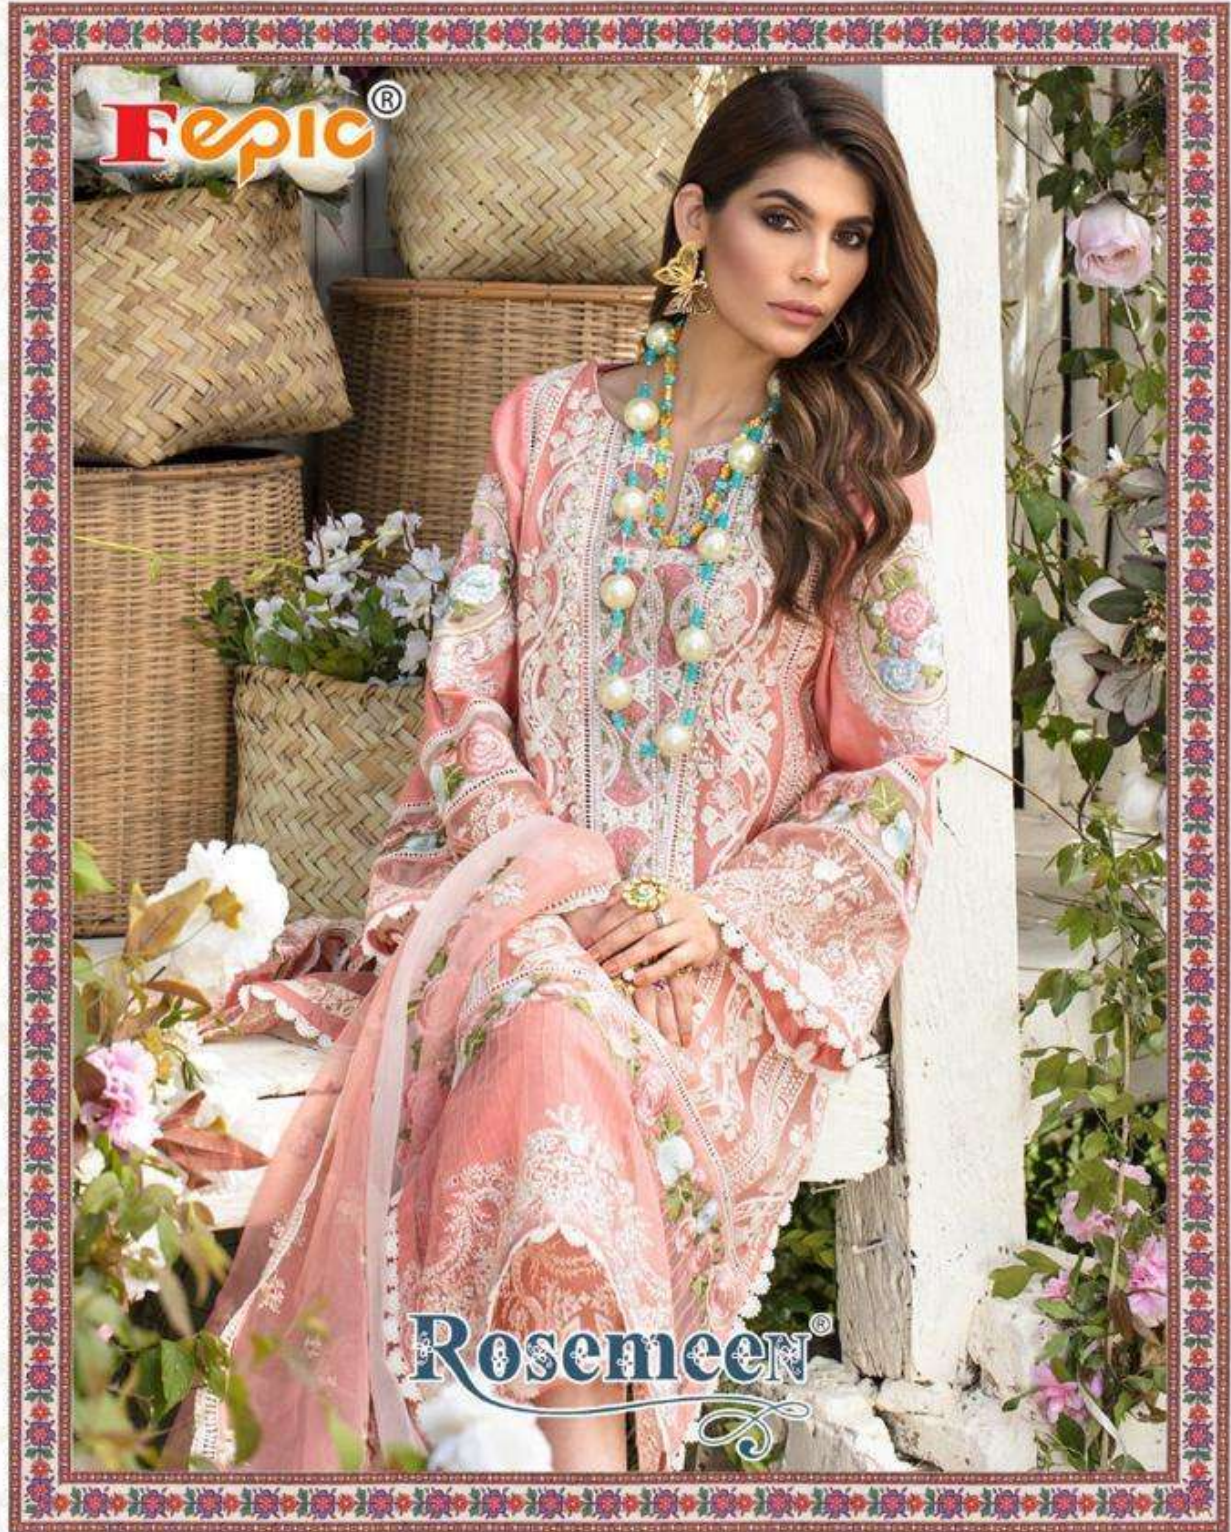

Catalog Name :

FEPIC PRESENTS ROSEMEEN CRIMSON
COTTON WITH EMBROIDERY WHOLESALE
PAKISTANI SUITS

Catalog Pcs :

3

Avg. Price :

Rs. 1375

Product Price : (+ 5 % GST)

Rs. 4125

Product Weight :

3

C
CRIMSON
Lawn COLLECTION

Fepic®

Rosemeen®

CRIMSON
Lawn COLLECTION

Fepic[®]

WASHING INTRUCTIONS