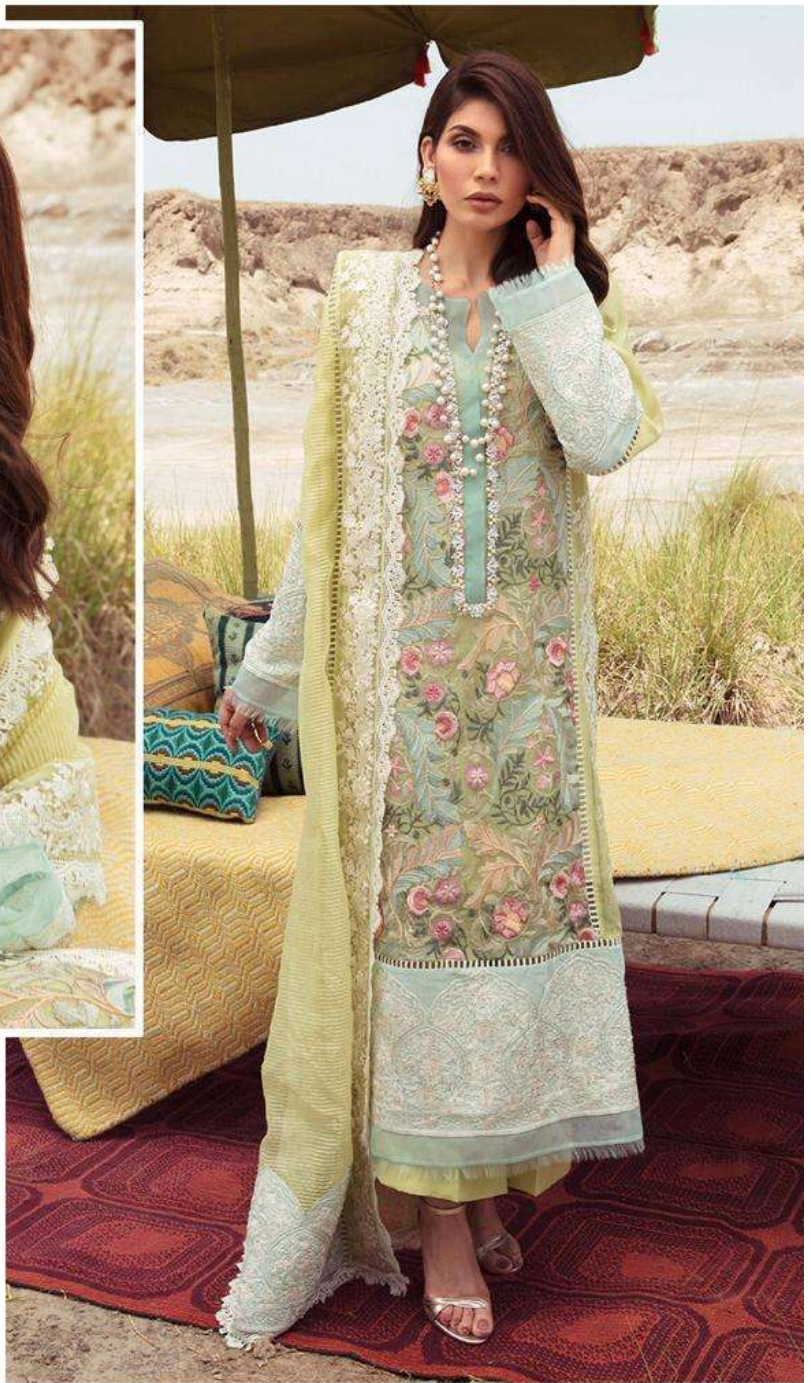

WASHING INTRUCTIONS

DO NOT USE ANY TYPE OF BLEACH OR STAIN REMOVING CHEMICALS
BEFORE CUTTING / STITCHING, FABRIC SHOULD BE SOAKED IN WATER
(ALL COMPONENTS SEPARATELY) FOR 15 MINUTES
DO NOT KEEP WET FABRIC IN TWISTED FROM IN ORDER TO AVOID COPY MARKS |
WASH COLOURED AND WHITE FABRICS SEPARATELY
IRON CLOTHES AT MODERATE TEMPERATURE | DO NOT DRY FABRIC IN DIRECT SUNLIGHT
(EXTRA LACES, HANGINGS AND ACCESSORIES ARE NOT INDUDED)

Rosemeen®

C
CREMSON
Lawn COLLECTION

D.NO.40002