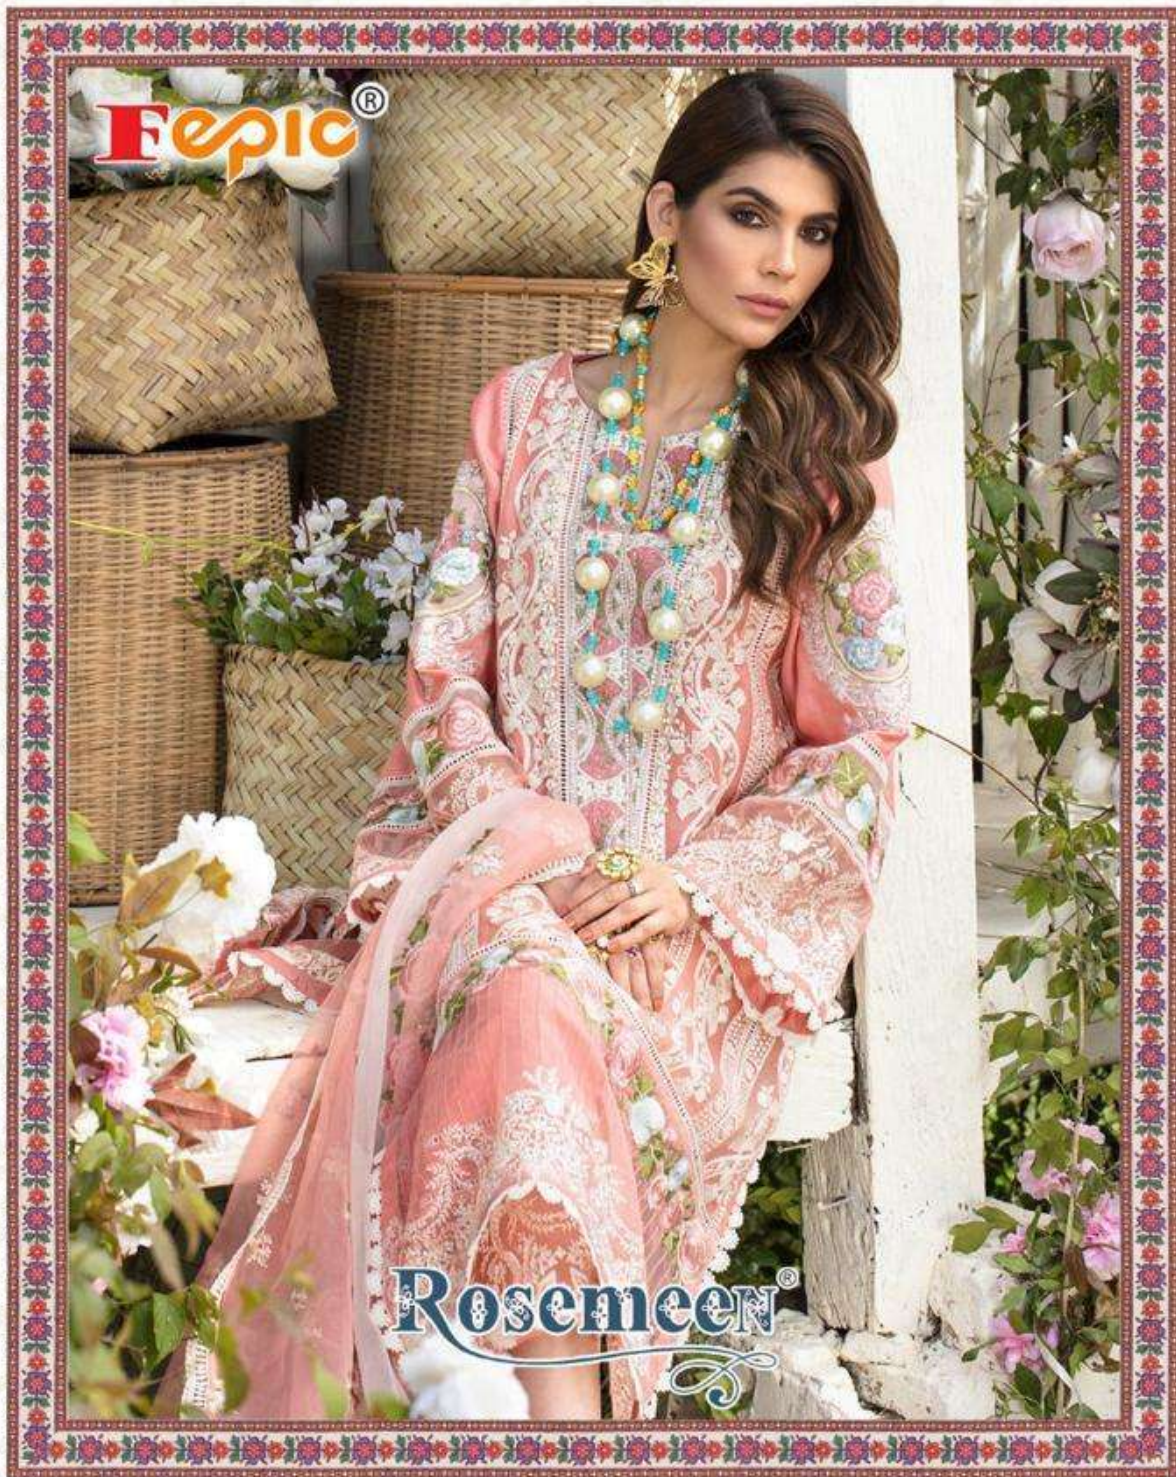

Catalog Name :

FEPIC PRESENTS ROSEMEEN CRIMSON
COTTON WITH EMBROIDERY WHOLESALE
PAKISTANI SUITS

Catalog Pcs :

3

Avg. Price :

Rs. 1375

Product Price : (+ 5 % GST)

Rs. 4125

Product Weight :

3

C
CRIMSON
Lawn COLLECTION

Fepic®

Rosemeen®

CRIMSON
Lawn COLLECTION

Fepic[®]

WASHING INTRUCTIONS