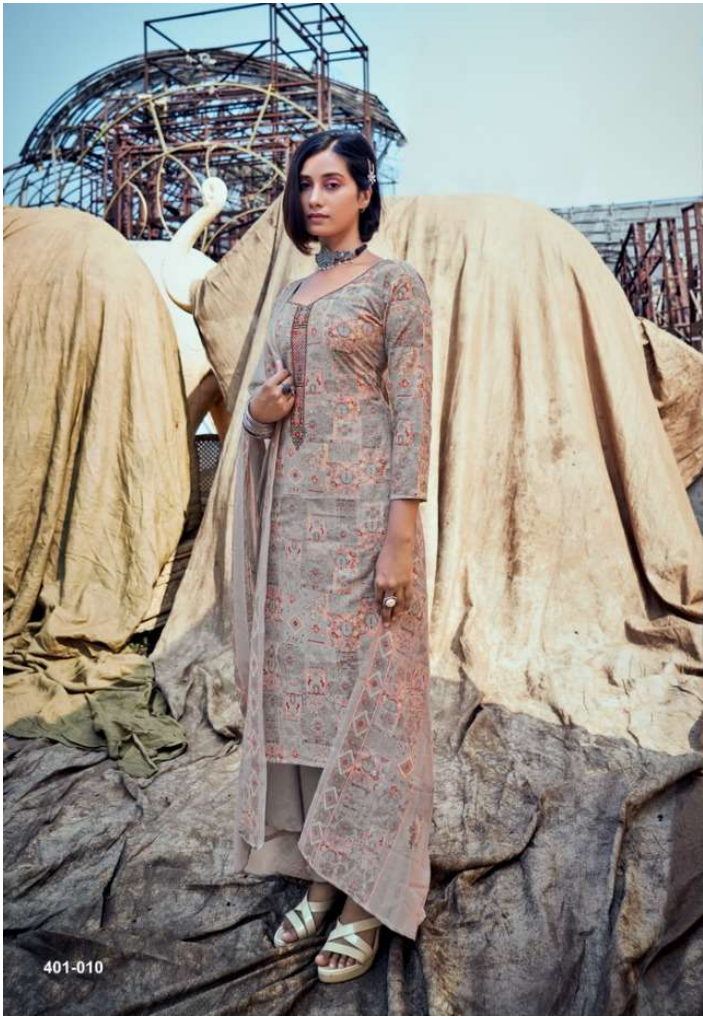

Zulfat

401-010