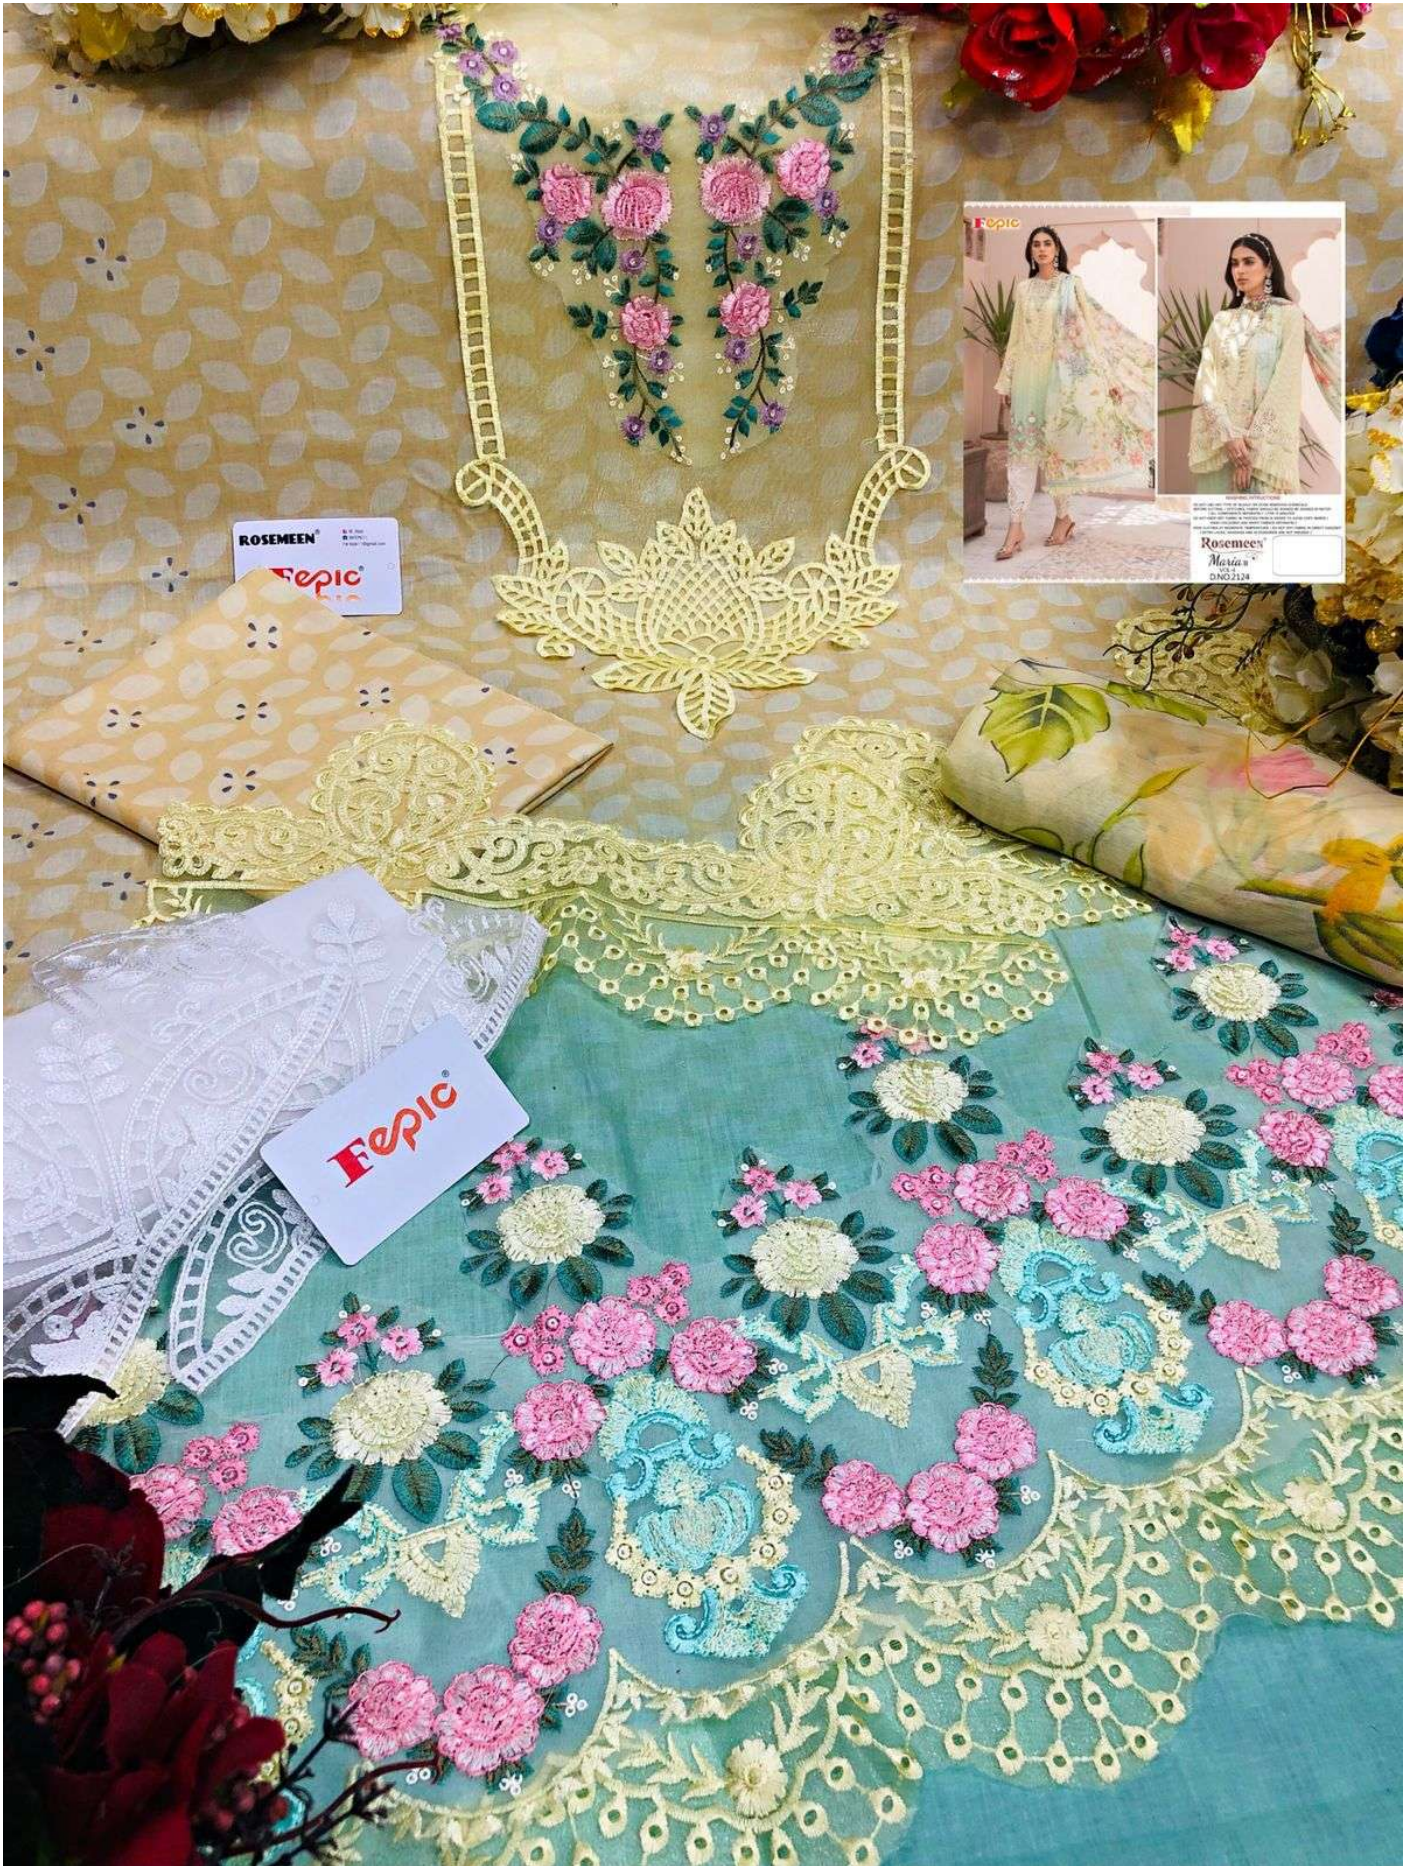

ROSEMEEN
Fepic