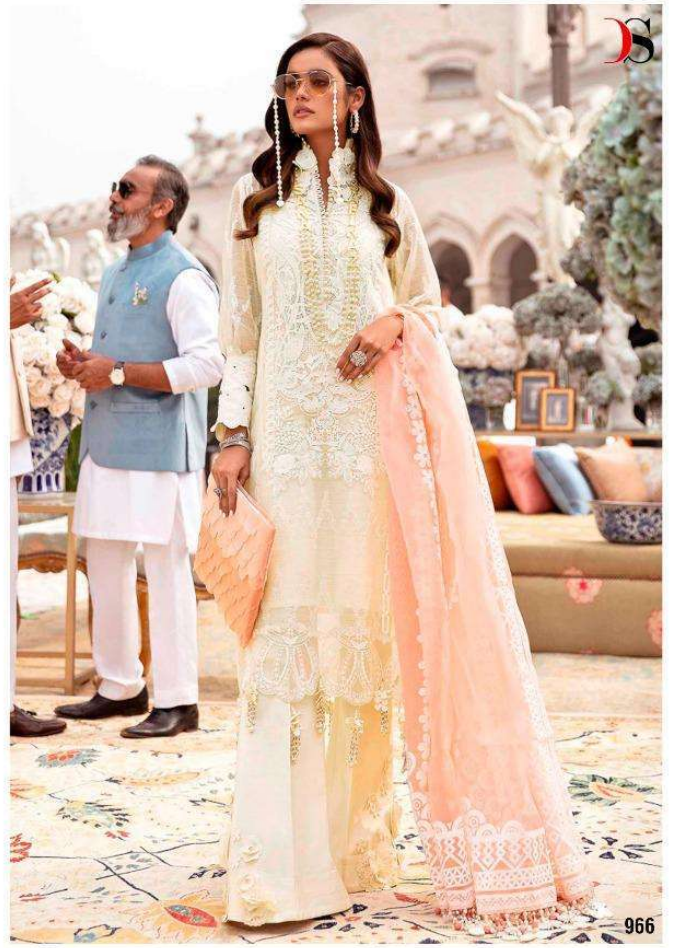

Catalog Name :

DEEPSY SUITS PRESENTS SANA SAFINAZ
LAWN VOL 21 PURE COTTON WITH
EMBROIDERY WHOLESALE PAKISTANI SUIT

Catalog Pcs :

6

Avg. Price :

Rs. 999

Product Price : (+ 5 % GST)

Rs. 5994

Product Weight :

6

962

963

966

967

964

965