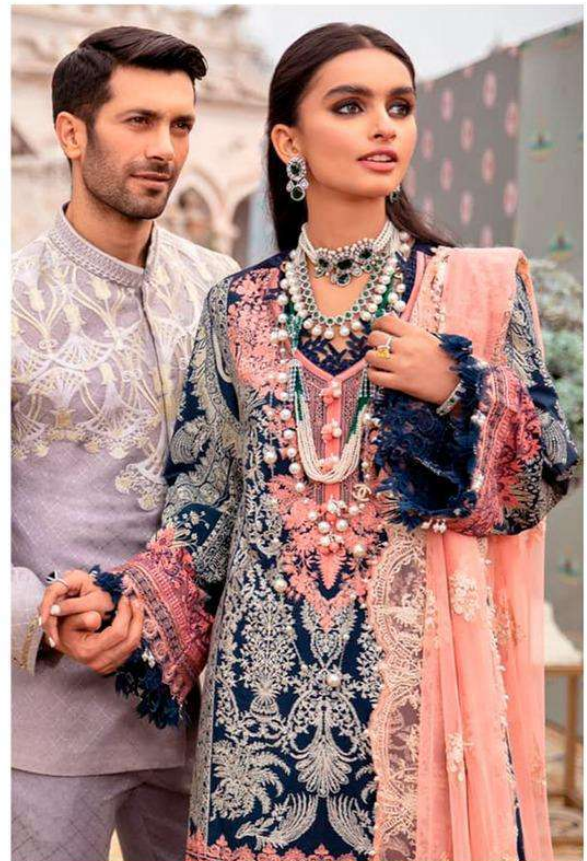

Catalog Name :

DEEPSY SUITS PRESENTS SANA SAFINAZ
LAWN VOL 21 PURE COTTON WITH
EMBROIDERY WHOLESALE PAKISTANI SUIT

Catalog Pcs :

6

Avg. Price :

Rs. 999

Product Price : (+ 5 % GST)

Rs. 5994

Product Weight :

6