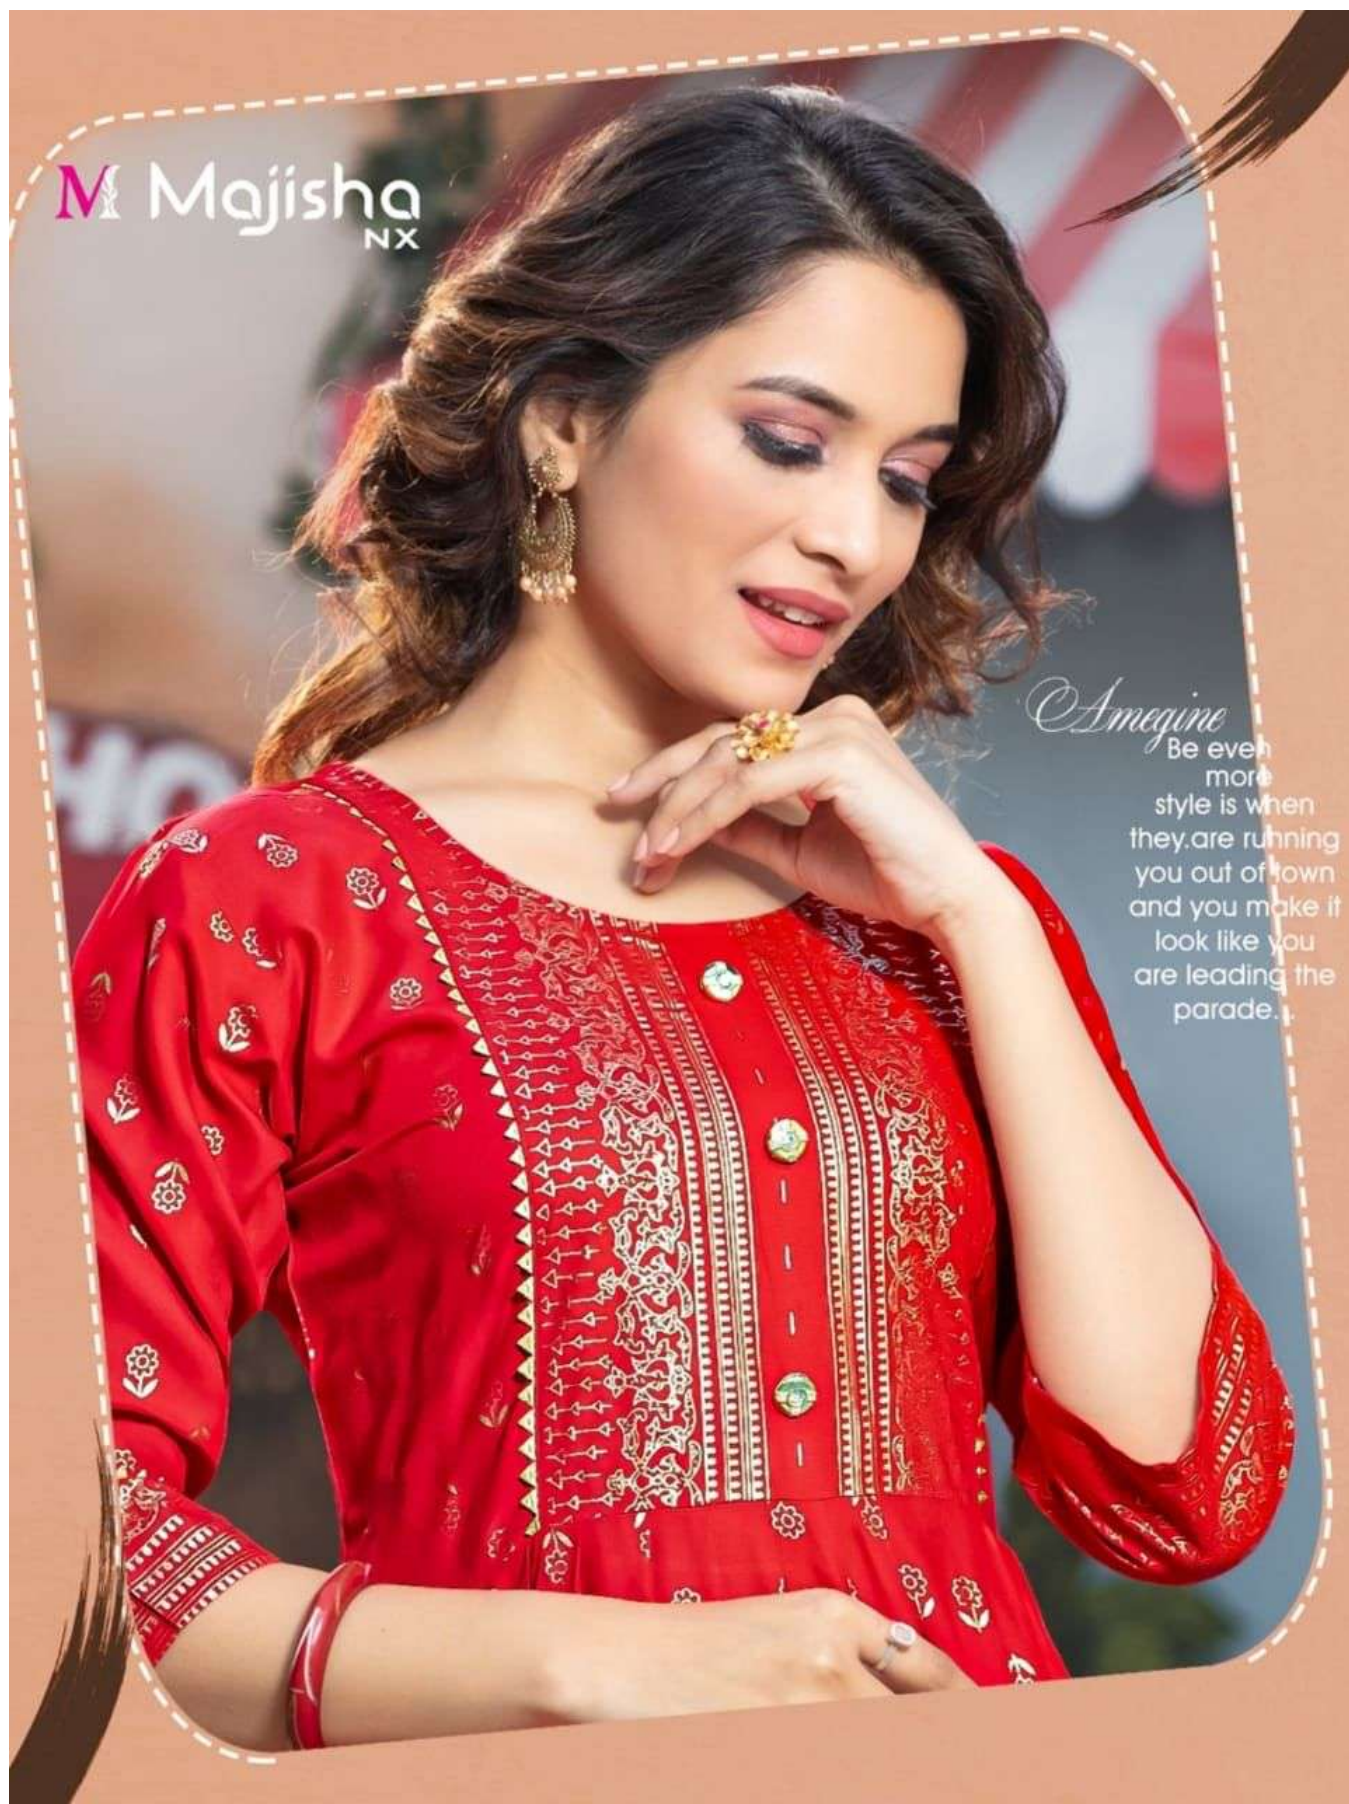

Catalog Name :

MAJISHA NX PRESENTS SRIVALLI HEAVY
RAYON WITH FOIL PRINT WHOLESAL
ANARKALI GOWN

Catalog Pcs :

8

Avg. Price :

Rs. 545

Product Price : (+ 5 % GST)

Rs. 4360

Product Weight :

4

M Majisha
NX

*Style
Instinct*

*Beauty is What You
Makes of Yourself not how cut
how you fabrics,
how much makeup you
wear it's how you present your self.*

D.NO-104

M Majisha
NX

Amegine