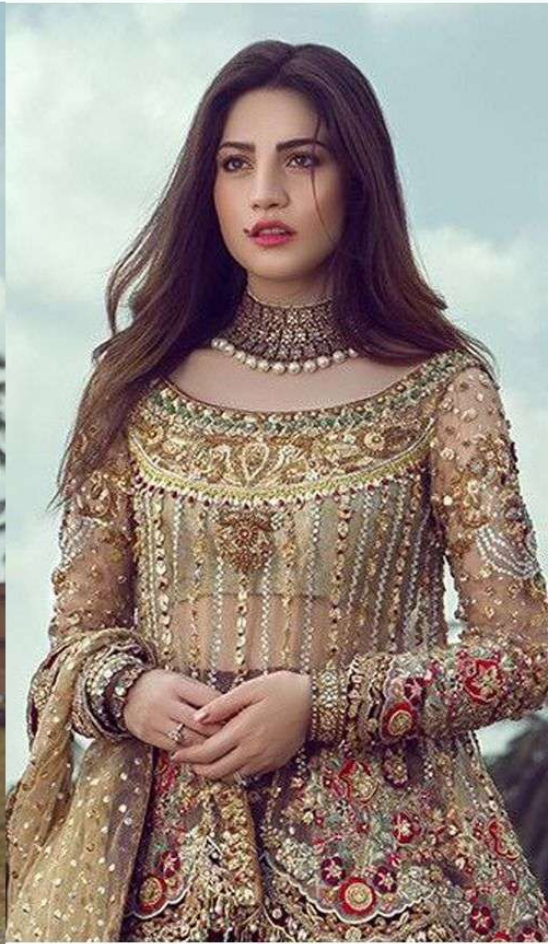

Fepic®

WASHING INTRUCTIONS

DO NOT USE ANY TYPE OF BLEACH OR STAIN REMOVING CHEMICALS
BEFORE CUTTING / STITCHING, FABRIC SHOULD BE SOAKED BE SOAKED IN WATER
(ALL COMPONENTS SEPARATELY) FOR 15 MINUTES
DO NOT KEEP WET FABRIC IN TWISTED FROM IN ORDER TO AVOID COPY MARKS |
WASH COLOURED AND WHITE FABRICS SEPARATELY
IRON CLOTHES AT MODERATE TEMPERATURE | DO NOT DRY FABRIC IN DIRECT SUNLIGHT
(EXTRA LACES, HANGINGS AND ACCESSORIES ARE NOT INDUDED)

C-1128