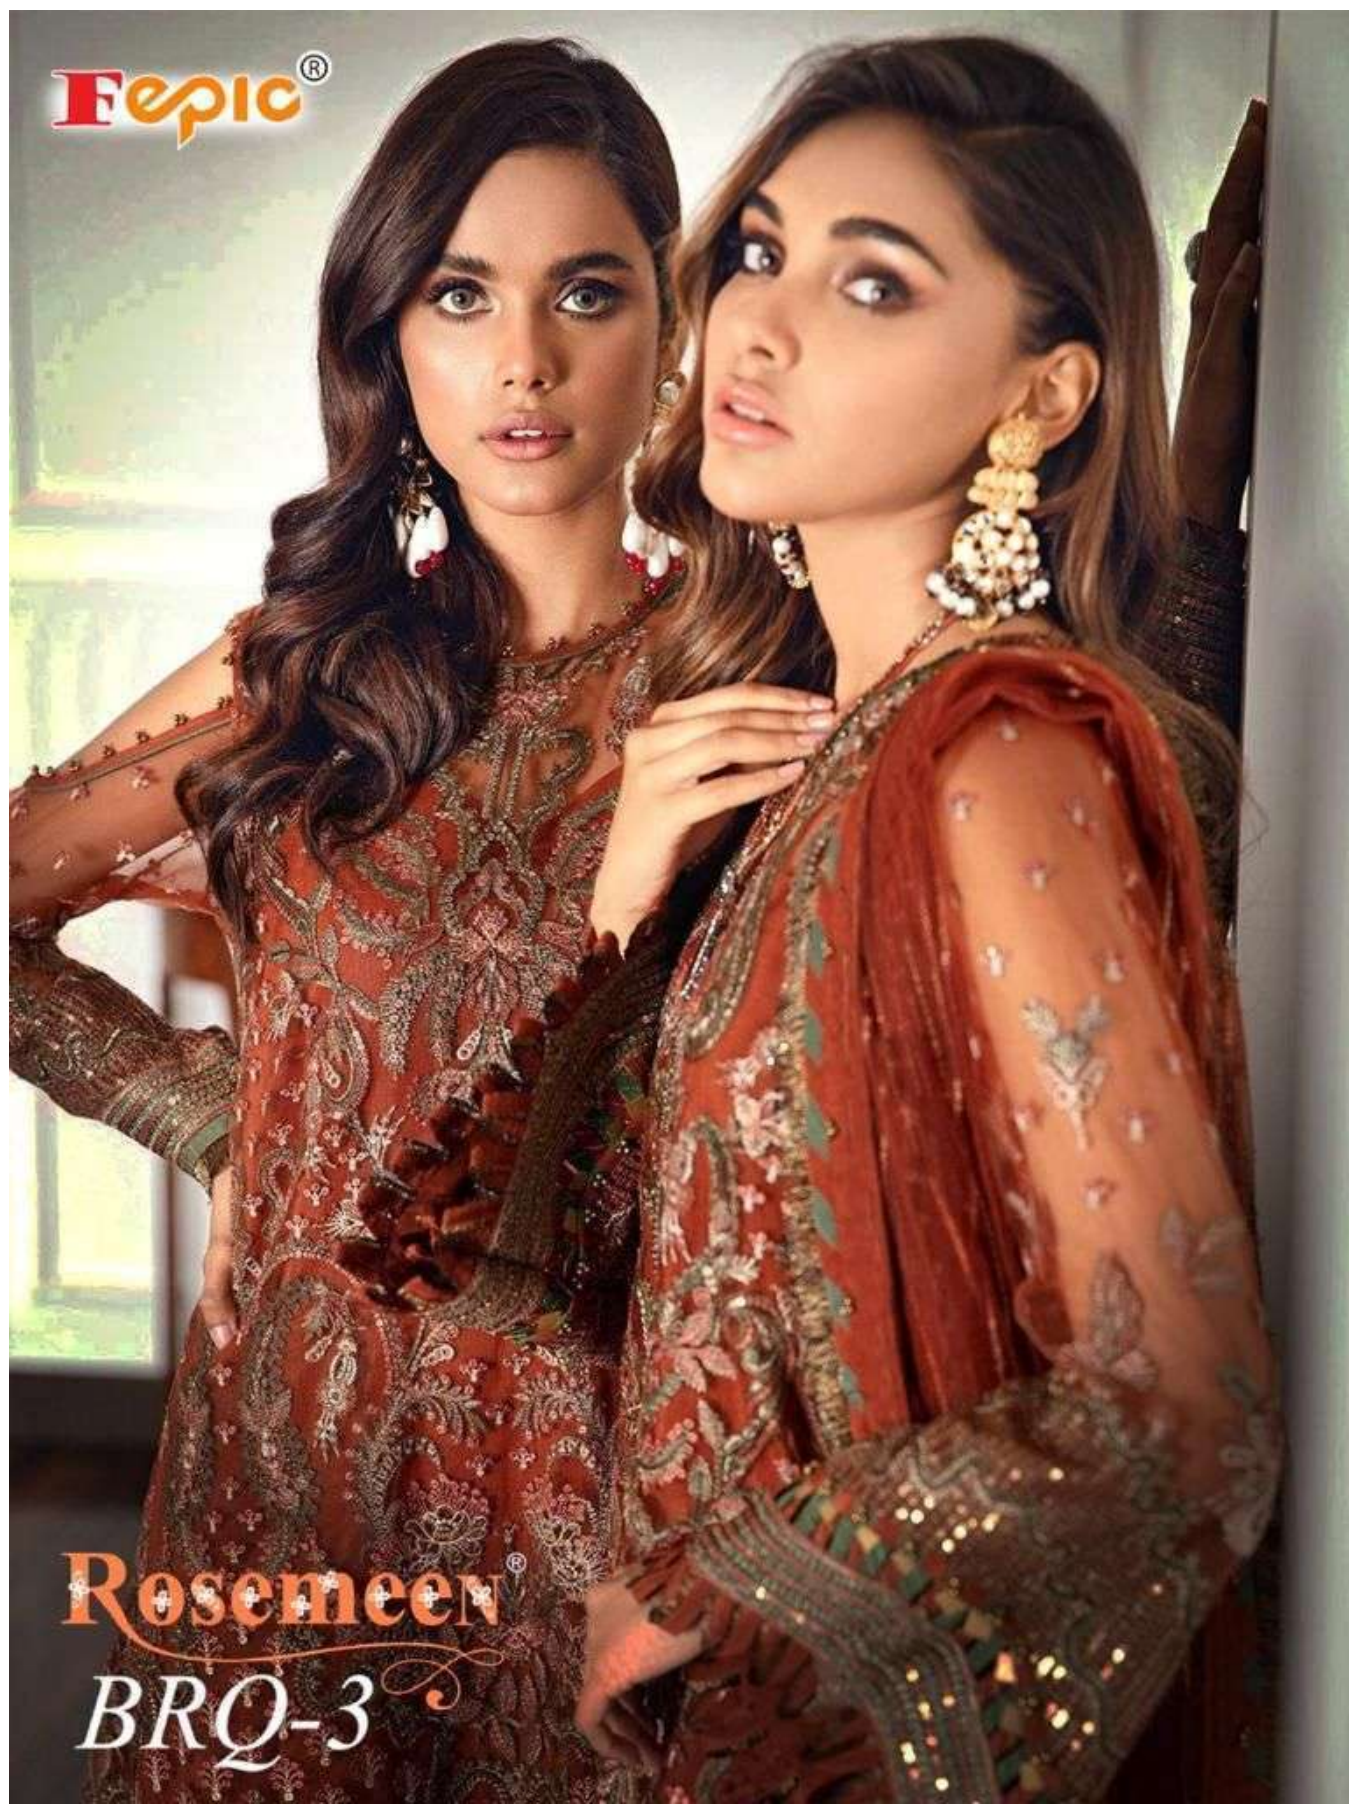

Catalog Name :

FEPIC PRESENTS ROSEMEEN 66014
COLOURS GEORGETTE EMBROIDERY
WHOLESALE PAKISTANI SUITS

Catalog Pcs :

3

Avg. Price :

Rs. 1419

Product Price : (+ 5 % GST)

Rs. 4257

Product Weight :

3