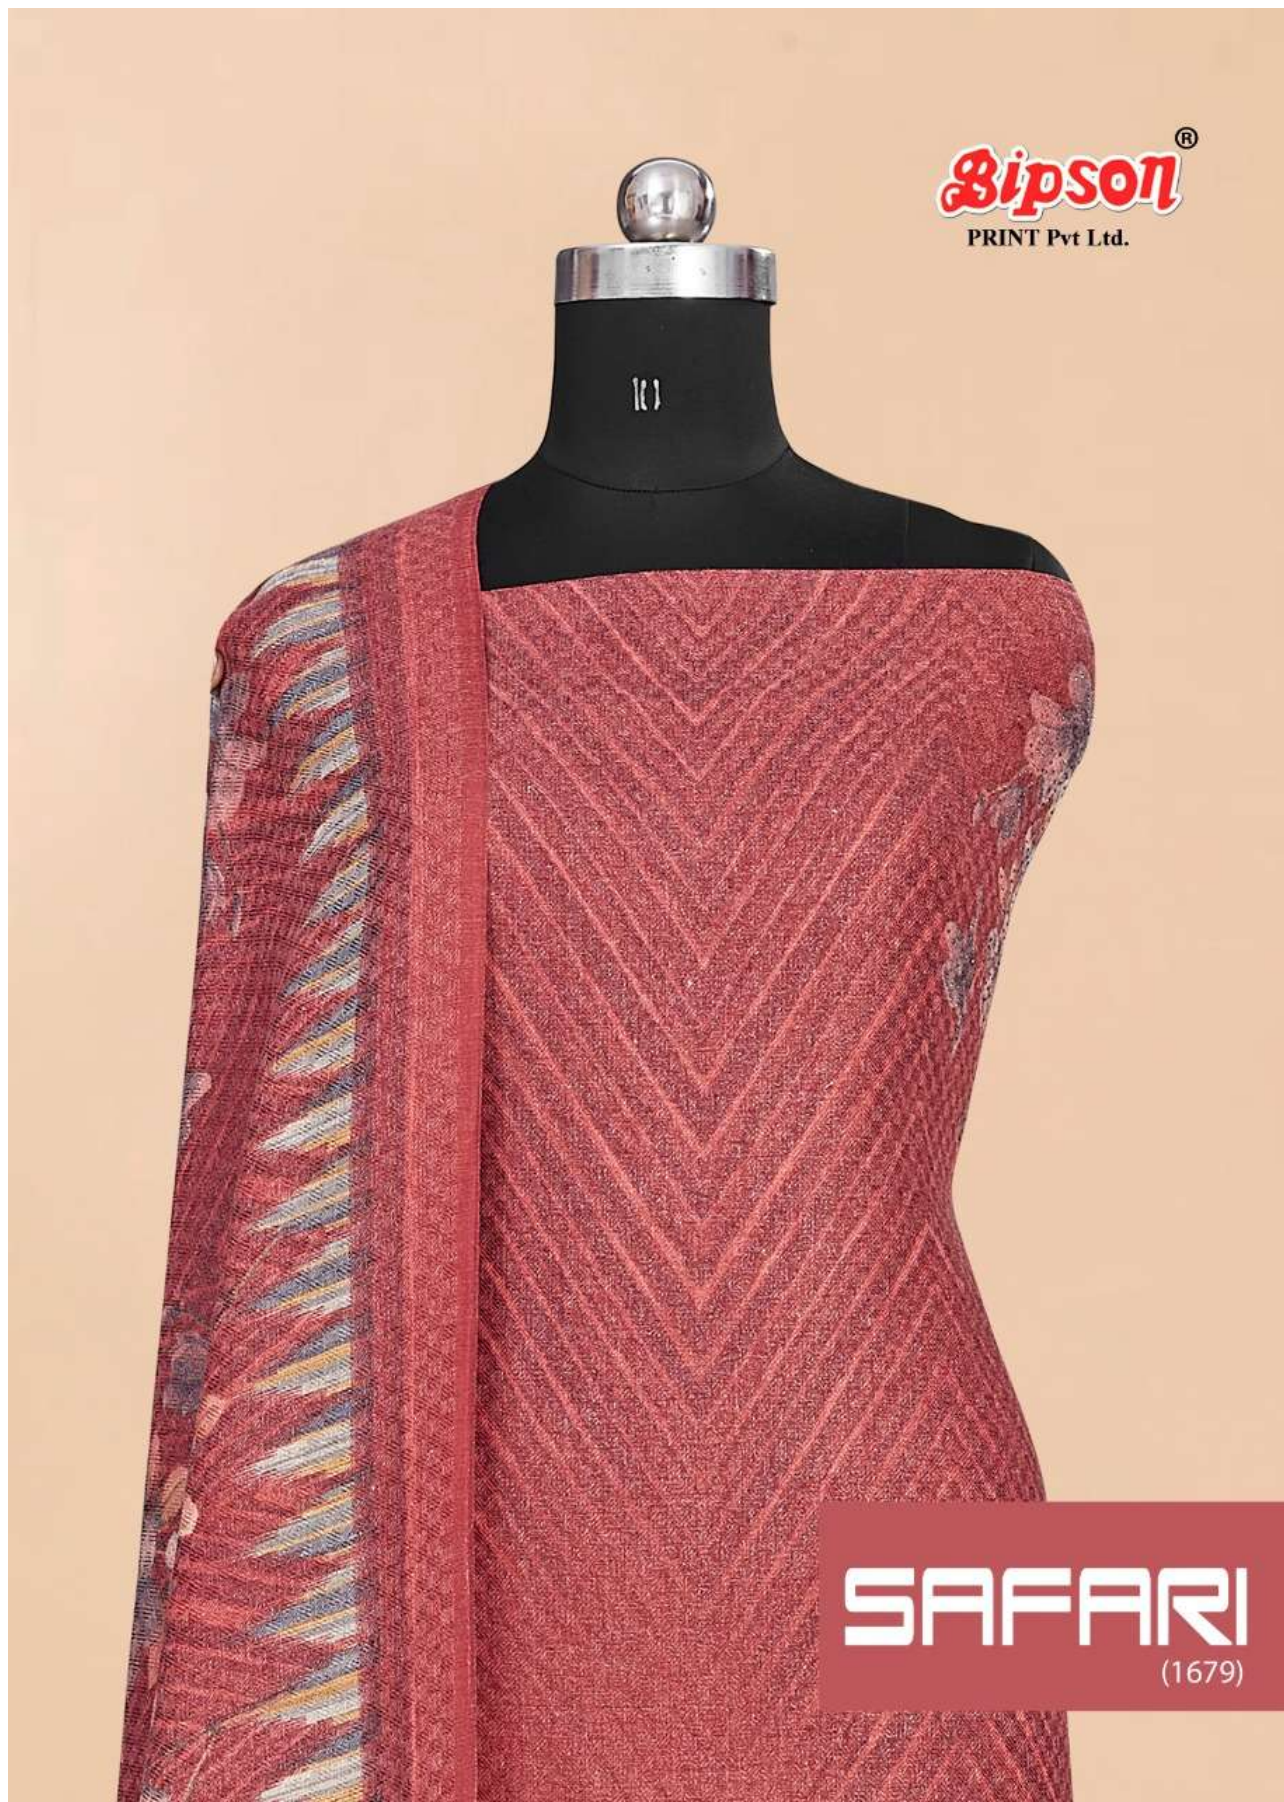

Catalog Name :

BIPSON PRINTS PRESENTS SAFARI 1679  
PRINTED PASHMINA WHOLESALE SALWAR  
KAMEEZ

Catalog Pcs :

4

Avg. Price :

Rs. 555

Product Price : ( + 5 % GST)

Rs. 2220

Product Weight :

4

**BIPSON**<sup>®</sup>  
PRINT Pvt Ltd.

**SAFARI**  
(1679)

Always No.1  
A PRODUCT BY  
**Lipson**®

**SAFARI**  
(1679)

TOP :- WOOLLEN PASHMINA SAFARI PRINT WITH  
SIROSKI WORK.  
DUPATTA :- PASHMINA SHAWL SAFARI PRINT.  
BOTTOM :- PURE PASHMINA DYED.