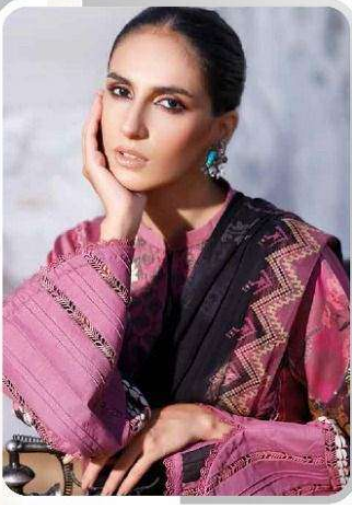

Shree®
PACED

FIRDOUS SALWA
Cotton Sateen Collection