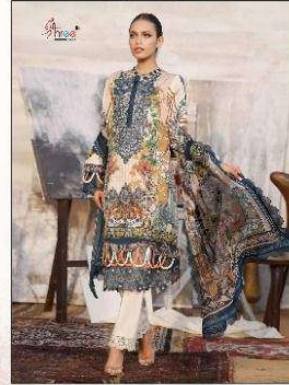

Product Weight :

6

2006

FIRDOUS SALWA  
*Cotton Sateen Collection*

Optimized by [www.ImageOptimizer.net](http://www.ImageOptimizer.net)

2007

**FIRDOUS SALWA**  
*Cotton Sateen Collection*

Shree  
FASH

**FIRDOUS SALWA**  
*Cotton Sateen Collection*

Optimized by [www.ImageOptimizer.net](http://www.ImageOptimizer.net)

2001

2002

2005

2006

2003

2004

2007

2008

**FIRDOUS SALWA**  
*Cotton Sateen Collection*

**FIRDOUS SALWA**  
*Cotton Sateen Collection*  
**2004**

2001

**FIRDOUS SALWA**  
*Cotton Sateen Collection*

Optimized by [www.ImageOptimizer.net](http://www.ImageOptimizer.net)