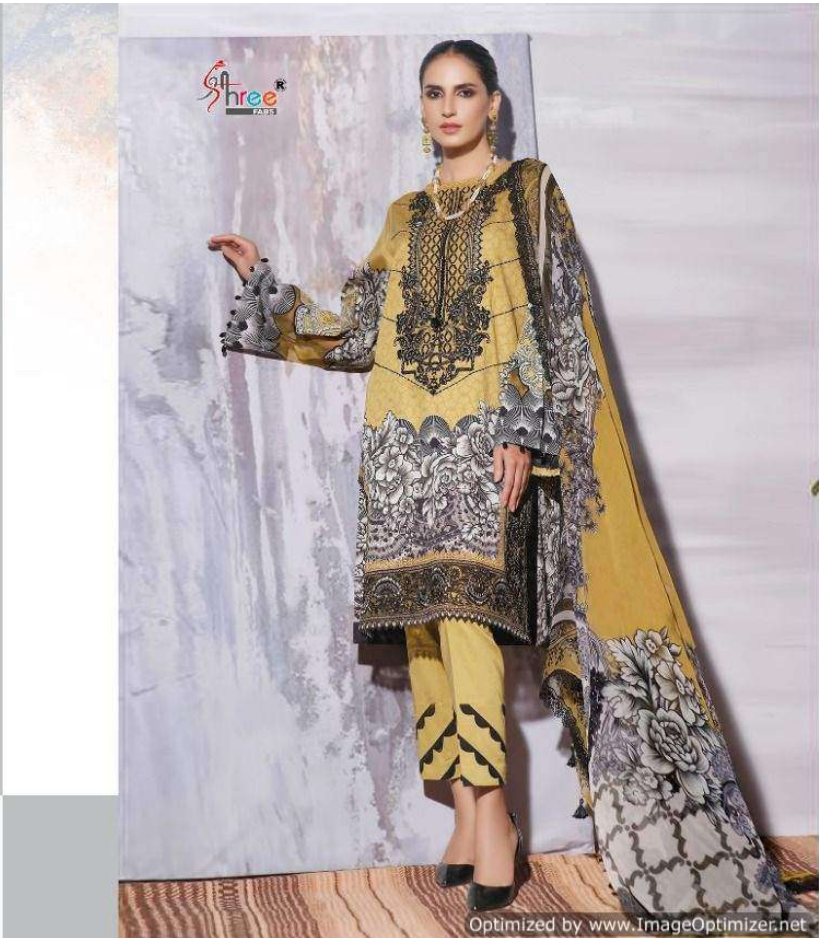

Catalog Name :

SHREE FABs PRESENTS FIRDOUS SALWA  
COTTON PRINT EMBROIDERY WHOLESALE  
PAKISTANI SUITS

Catalog Pcs :

8

Avg. Price :

Rs. 846

Product Price : ( + 5 % GST)

Rs. 6768

Product Weight :

6

2006

FIRDOUS SALWA  
*Cotton Sateen Collection*

Optimized by [www.ImageOptimizer.net](http://www.ImageOptimizer.net)

2007

**FIRDOUS SALWA**  
*Cotton Sateen Collection*

Shree  
FASH

2007

2008

**FIRDOUS SALWA**  
*Cotton Sateen Collection*

**FIRDOUS SALWA**  
*Cotton Sateen Collection*  
**2004**

2001

**FIRDOUS SALWA**  
*Cotton Sateen Collection*

Optimized by [www.ImageOptimizer.net](http://www.ImageOptimizer.net)