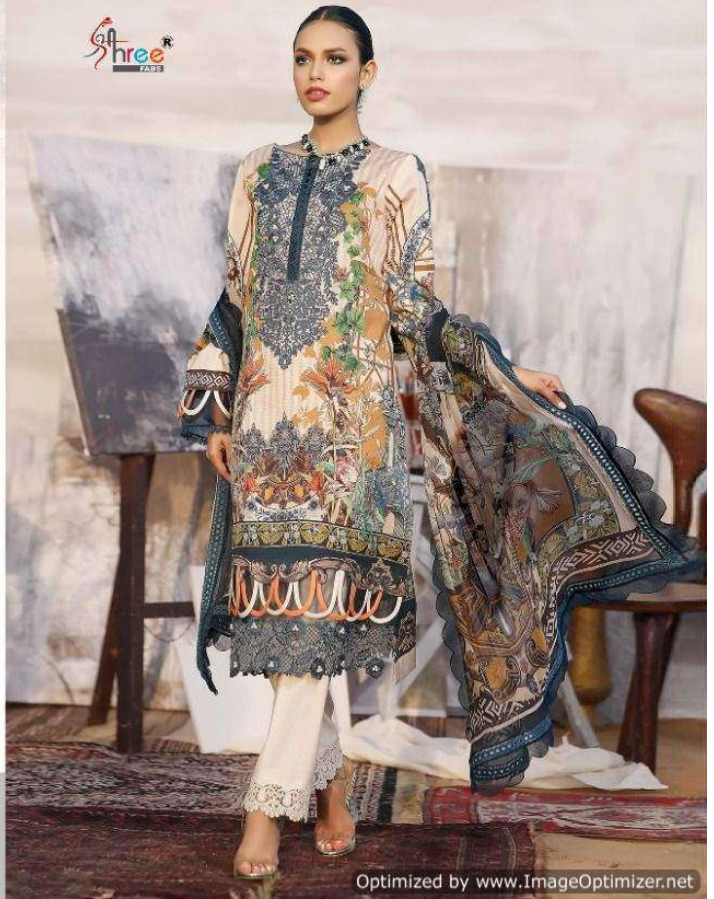

Catalog Name :

SHREE FABs PRESENTS FIRDOUS SALWA  
COTTON PRINT EMBROIDERY WHOLESALE  
PAKISTANI SUITS

Catalog Pcs :

8

Avg. Price :

Rs. 846

Product Price : ( + 5 % GST)

Rs. 6768

Product Weight :

6

2006

FIRDOUS SALWA  
*Cotton Sateen Collection*

Optimized by [www.ImageOptimizer.net](http://www.ImageOptimizer.net)

2007

**FIRDOUS SALWA**  
*Cotton Sateen Collection*

Shree  
FASH