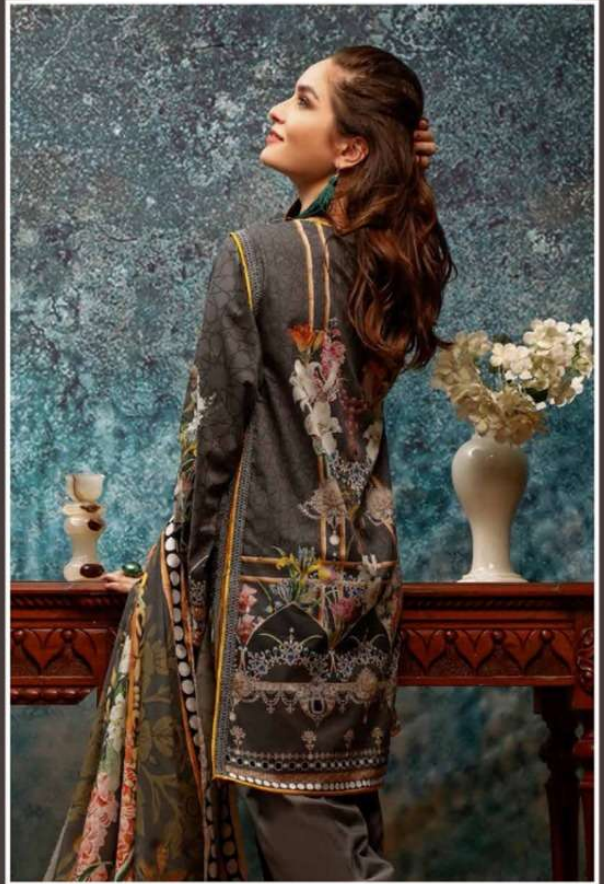

Product Weight :

6

Channel your inner diva with Statice, rich in color and sleek to its core. An ideal choice to celebrate summertime happiness!

S T A T I C E

SAFINAZ

1015

PANSY

SAFINAZ