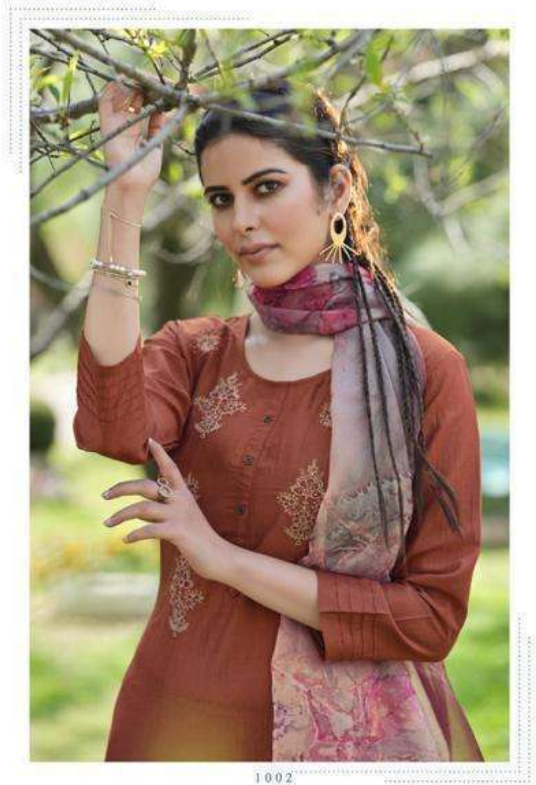

SN SHUBH.IN®