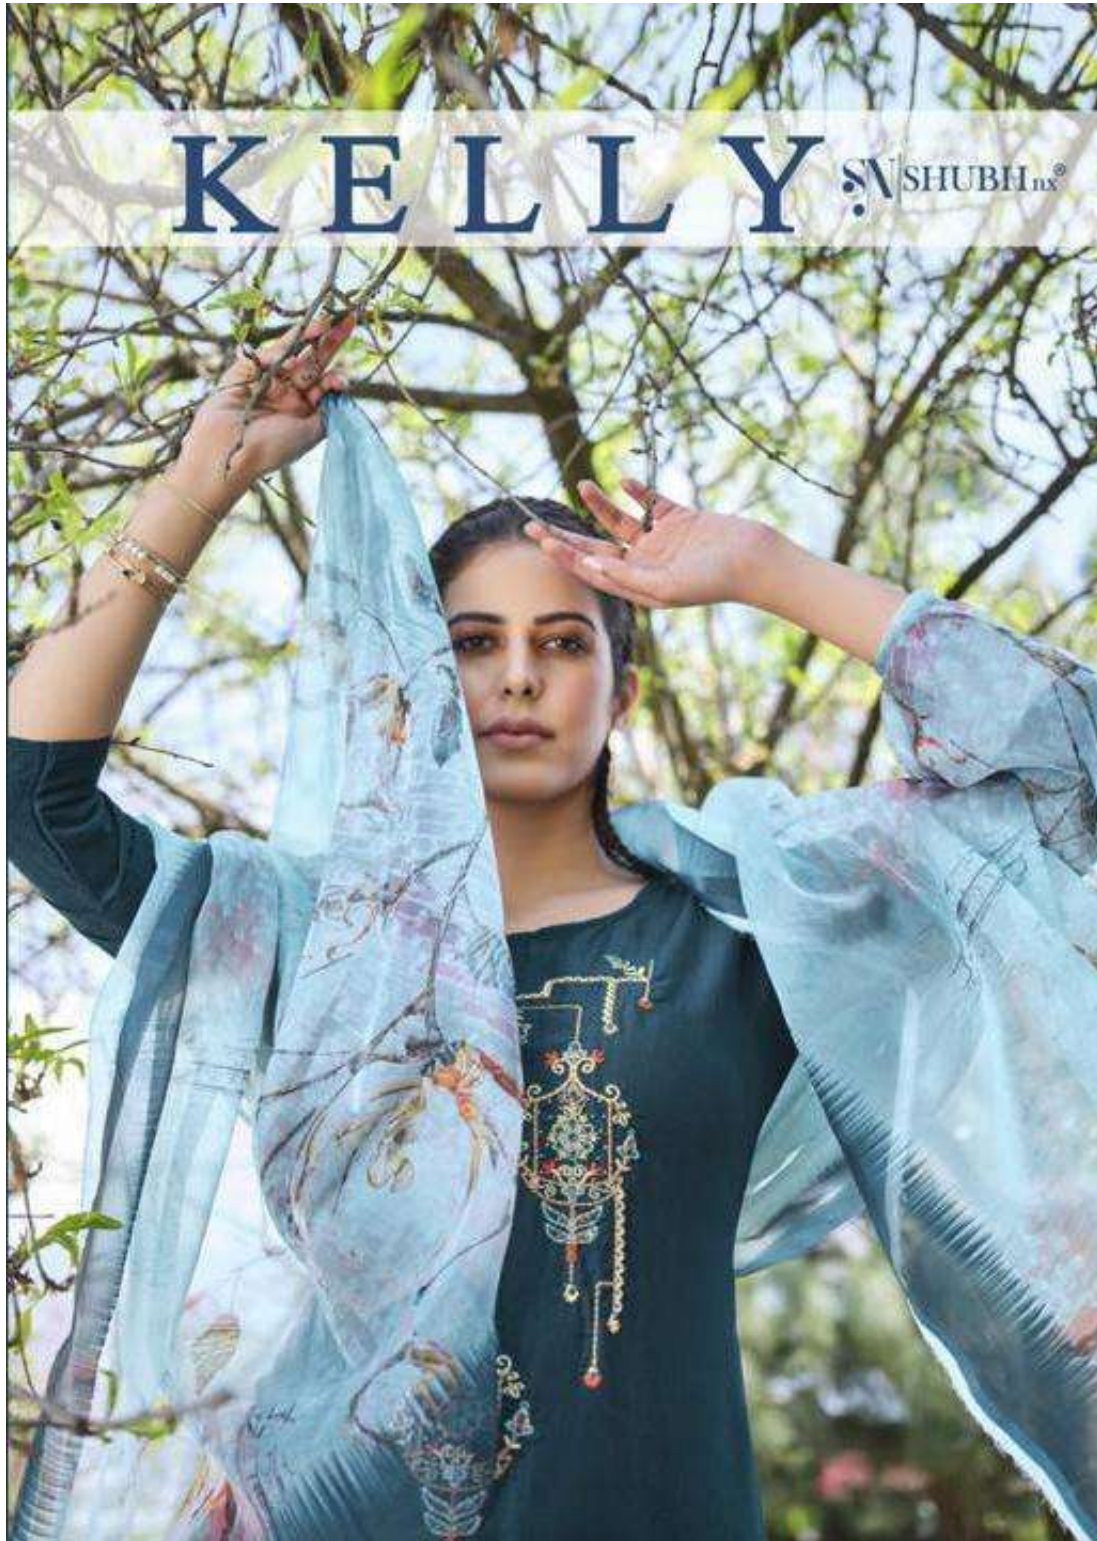

Catalog Name :

SHUBH NX PRESENTS KELLY CHINON
VIVING HAND & EMBROIDERY WORK
WHOLESALE READYMADE COLLECTION

Catalog Pcs :

6

Avg. Price :

Rs. 899

Product Price : (+ 5 % GST)

Rs. 5394

Product Weight :

6