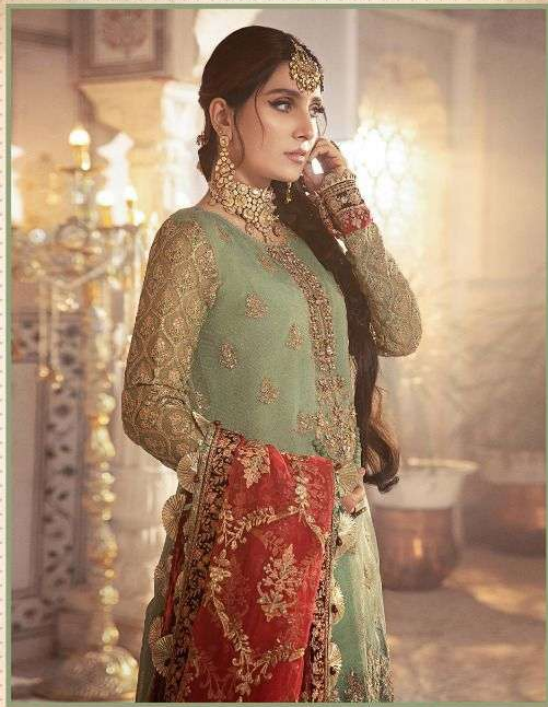

1981

**EMBROIDERED
MARIYA.B.**
VOL-15