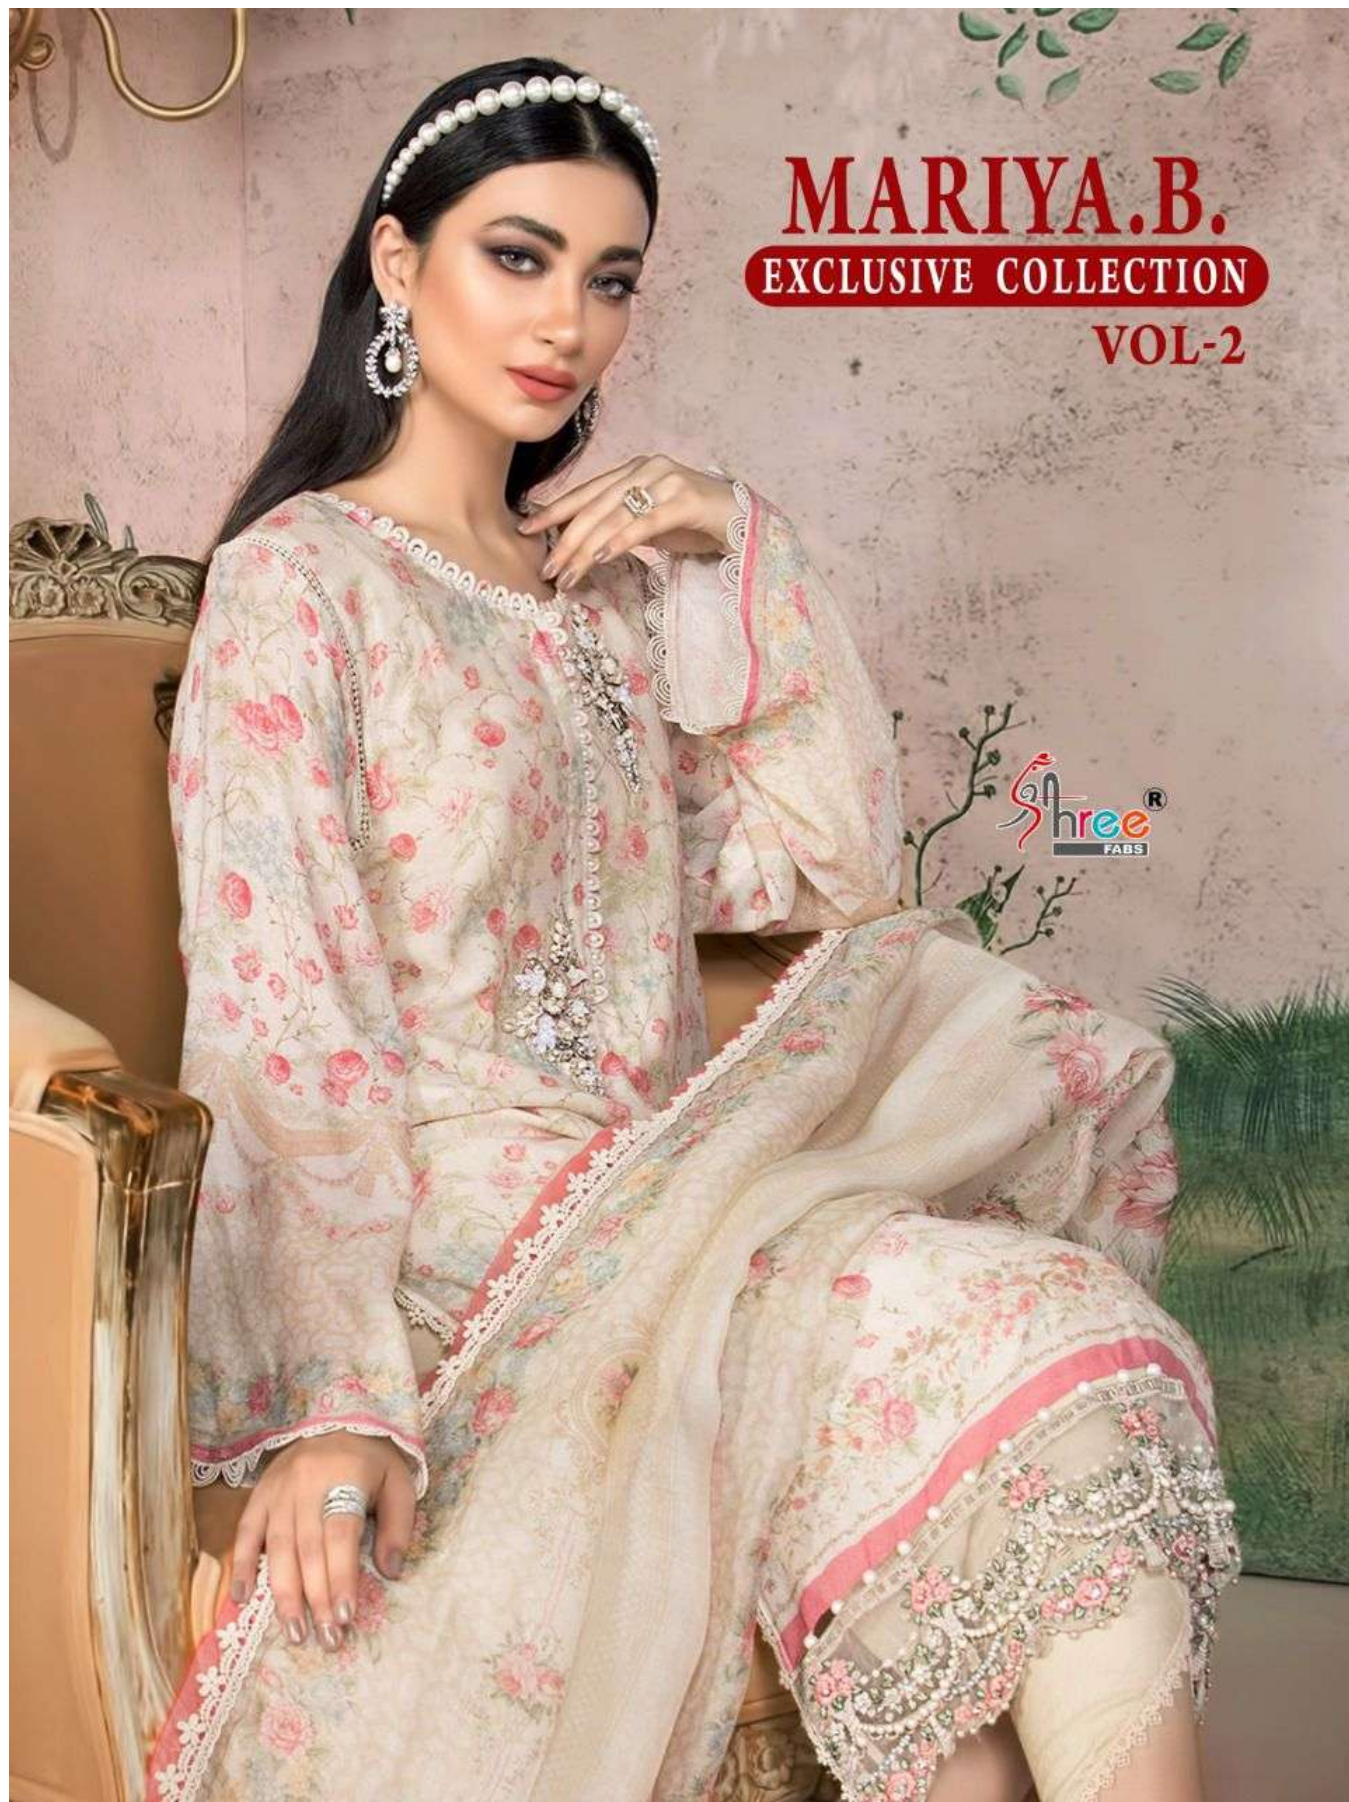

Catalog Name :

SHREE FABS PRESENTS MARIYA B
EXCLUSIVE COLLECTION VOL 2 COTTON
WHOLESALE PAKISTANI SUITS

Catalog Pcs :

6

Avg. Price :

Rs. 699

Product Price : (+ 5 % GST)

Rs. 4194

Product Weight :

6

MARIYA.B.
EXCLUSIVE COLLECTION VOL-2

1965

MARIYA.B.
EXCLUSIVE COLLECTION
VOL-2

Shree
FAB

Shree®

MARIYA.B.
EXCLUSIVE COLLECTION
VOL-2