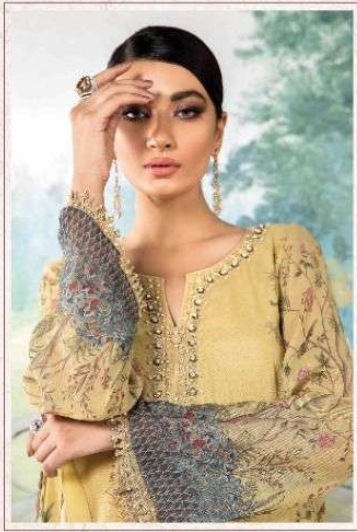

Catalog Name :

SHREE FABS PRESENTS MARIYA B
EXCLUSIVE COLLECTION VOL 2 COTTON
WHOLESALE PAKISTANI SUITS

Catalog Pcs :

6

Avg. Price :

Rs. 699

Product Price : (+ 5 % GST)

Rs. 4194

Product Weight :

6

MARIYA.B.
EXCLUSIVE COLLECTION VOL-2

1965

MARIYA.B.
EXCLUSIVE COLLECTION
VOL-2

Shree
FAB

Shree®

MARIYA.B.
EXCLUSIVE COLLECTION
VOL-2