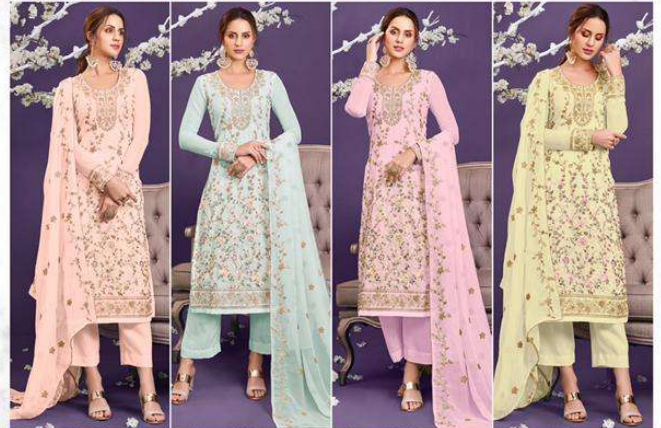

Catalog Name :

ALIZEH PRESENTS ALMORA VOL 4
GEORGETTE SEQUINCE WHOLESALE
SALWAR KAMEEZ

Catalog Pcs :

8

Avg. Price :

Rs. 2095

Product Price : (+ 5 % GST)

Rs. 16760

Product Weight :

9

ALIZEH
BOLD & BEAUTIFUL

D.No.4018

**ALIZEH**
WORLD OF BEAUTY

D.No.4023

D.No.4016

D.No.4017

D.No.4018

D.No.4019

D.No.4020

D.No.4021

D.No.4022

D.No.4023

ALIZEH
BOLD & BEAUTIFUL

D.No.4020

D.No.	Top Fabric	Bottom & Inner	Dupatta Fabric	Description	Work
4016	Alizeh Georgette	Dull Santoon	Net	Beautiful Floral Thread Embroidery With Zari & Sequence At Sleeves With Geometrical Zari & Thread Embroidery On Top	Thread, Zari & Sequence
4017	Alizeh Georgette	Dull Santoon	Net	Beautiful Floral Thread Embroidery With Zari & Sequence At Sleeves With Geometrical Zari & Thread Embroidery On Top	Thread, Zari & Sequence
4018	Alizeh Georgette	Dull Santoon	Net	Beautiful Floral Thread Embroidery With Zari & Sequence At Sleeves With Geometrical Zari & Thread Embroidery On Top	Thread, Zari & Sequence
4019	Alizeh Georgette	Dull Santoon	Net	Beautiful Floral Thread Embroidery With Zari & Sequence At Sleeves With Geometrical Zari & Thread Embroidery On Top	Thread, Zari & Sequence
4020	Alizeh Georgette	Dull Santoon	Alizeh Georgette	Beautiful Floral Zari & Thread Embroidery With Sequins On Top With Zari & Sequins Work Dupatta	Thread, Zari & Sequence
4021	Alizeh Georgette	Dull Santoon	Alizeh Georgette	Beautiful Floral Zari & Thread Embroidery With Sequins On Top With Zari & Sequins Work Dupatta	Thread, Zari & Sequence
4022	Alizeh Georgette	Dull Santoon	Alizeh Georgette	Beautiful Floral Zari & Thread Embroidery With Sequins On Top With Zari & Sequins Work Dupatta	Thread, Zari & Sequence
4023	Alizeh Georgette	Dull Santoon	Alizeh Georgette	Beautiful Floral Zari & Thread Embroidery With Sequins On Top With Zari & Sequins Work Dupatta	Thread, Zari & Sequence
8 Pieces				Top can be Stitch up to 60 Inches Bust Size	