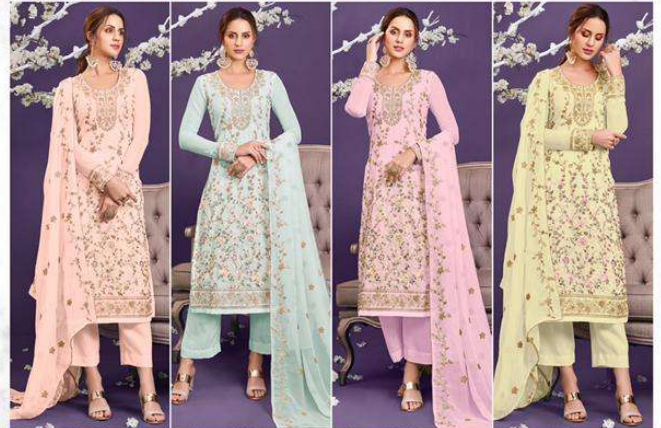

D.No.4020

D.No.4021

D.No.4022

D.No.4023