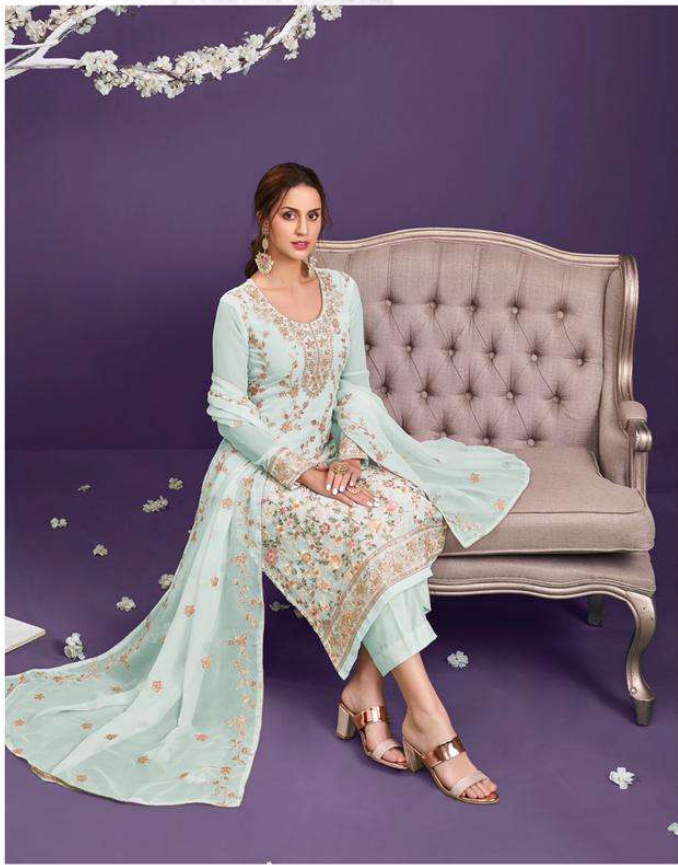

Catalog Name :

ALIZEH PRESENTS ALMORA VOL 4
GEORGETTE SEQUINCE WHOLESALE
SALWAR KAMEEZ

Catalog Pcs :

8

Avg. Price :

Rs. 2095

Product Price : (+ 5 % GST)

Rs. 16760

Product Weight :

9

ALIZEH
BOLD & BEAUTIFUL

D.No.4018

**ALIZEH**
WORLD OF BEAUTY

D.No.4023

D.No.4016

D.No.4017

D.No.4018

D.No.4019

D.No.4020

D.No.4021

D.No.4022

D.No.4023

ALIZEH
BOLD & BEAUTIFUL

D.No.4020

D.No.	Top Fabric	Bottom & Inner	Dupatta Fabric	Description	Work
4016	Alizeh Georgette	Dull Santoon	Net	Beautiful Floral Thread Embroidery With Zari & Sequence At Sleeves With Geometrical Zari & Thread Embroidery On Top	Thread, Zari & Sequence
4017	Alizeh Georgette	Dull Santoon	Net	Beautiful Floral Thread Embroidery With Zari & Sequence At Sleeves With Geometrical Zari & Thread Embroidery On Top	Thread, Zari & Sequence
4018	Alizeh Georgette	Dull Santoon	Net	Beautiful Floral Thread Embroidery With Zari & Sequence At Sleeves With Geometrical Zari & Thread Embroidery On Top	Thread, Zari & Sequence
4019	Alizeh Georgette	Dull Santoon	Net	Beautiful Floral Thread Embroidery With Zari & Sequence At Sleeves With Geometrical Zari & Thread Embroidery On Top	Thread, Zari & Sequence
4020	Alizeh Georgette	Dull Santoon	Alizeh Georgette	Beautiful Floral Zari & Thread Embroidery With Sequins On Top With Zari & Sequins Work Dupatta	Thread, Zari & Sequence
4021	Alizeh Georgette	Dull Santoon	Alizeh Georgette	Beautiful Floral Zari & Thread Embroidery With Sequins On Top With Zari & Sequins Work Dupatta	Thread, Zari & Sequence
4022	Alizeh Georgette	Dull Santoon	Alizeh Georgette	Beautiful Floral Zari & Thread Embroidery With Sequins On Top With Zari & Sequins Work Dupatta	Thread, Zari & Sequence
4023	Alizeh Georgette	Dull Santoon	Alizeh Georgette	Beautiful Floral Zari & Thread Embroidery With Sequins On Top With Zari & Sequins Work Dupatta	Thread, Zari & Sequence
8 Pieces				Top can be Stitch up to 60 Inches Bust Size	