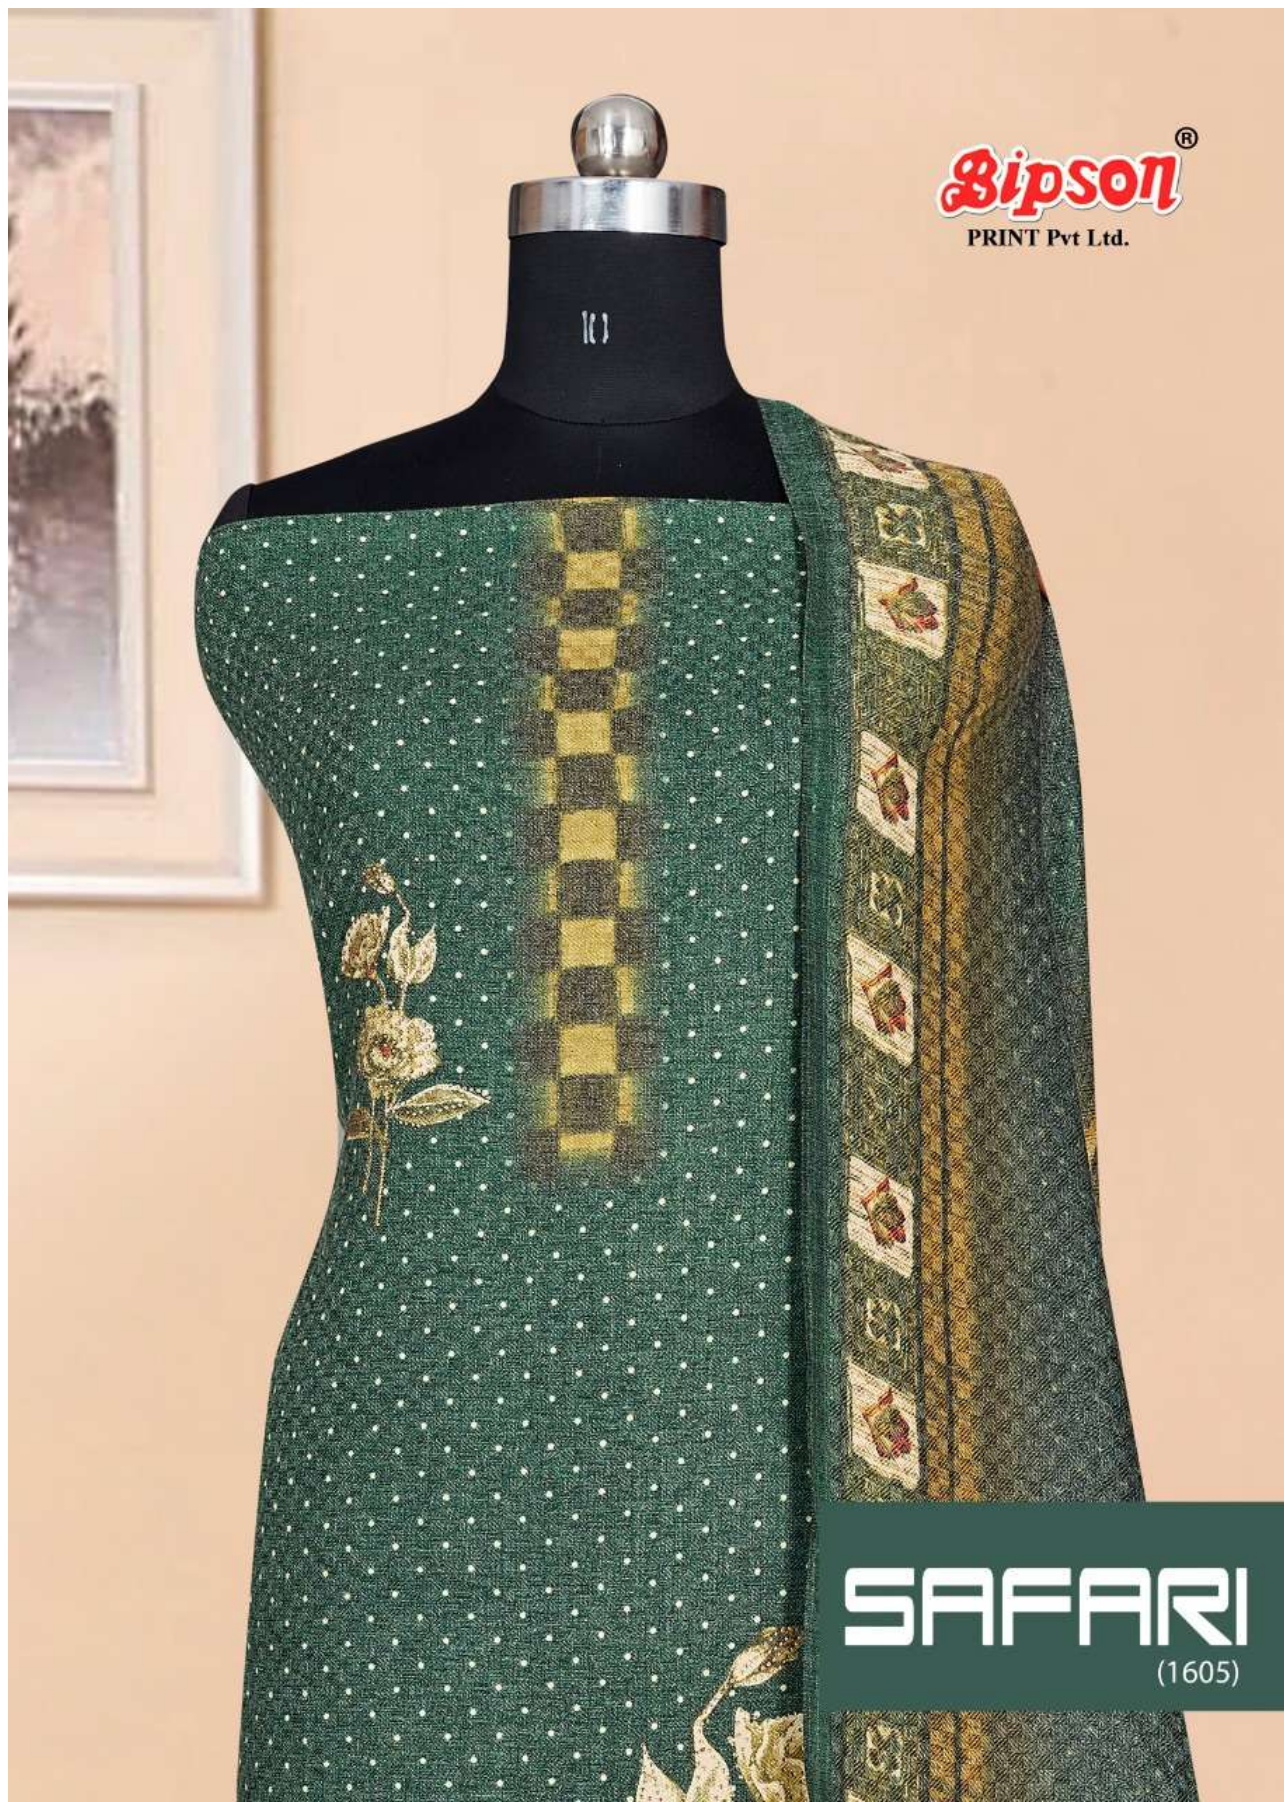

Catalog Name :

BIPSON PRINTS PRESENTS SAFARI 1605  
WOLLEN SAFARI PASHMINA SWAROSKI  
WHOLESALE SALWAR KAMEEZ

Catalog Pcs :

4

Avg. Price :

Rs. 555

Product Price : ( + 5 % GST)

Rs. 2220

Product Weight :

4

**SAFARI**  
(1605)

Always No.1

A PRODUCT BY

**Lipson**®

**SAFARI**

(1605)

TOP :- WOOLLEN PASHMINA SAFARI PRINT WITH  
WORK.

DUPATTA :- PASHMINA SHAWL SAFARI PRINT.

BOTTOM :- PURE PASHMINA DYED.