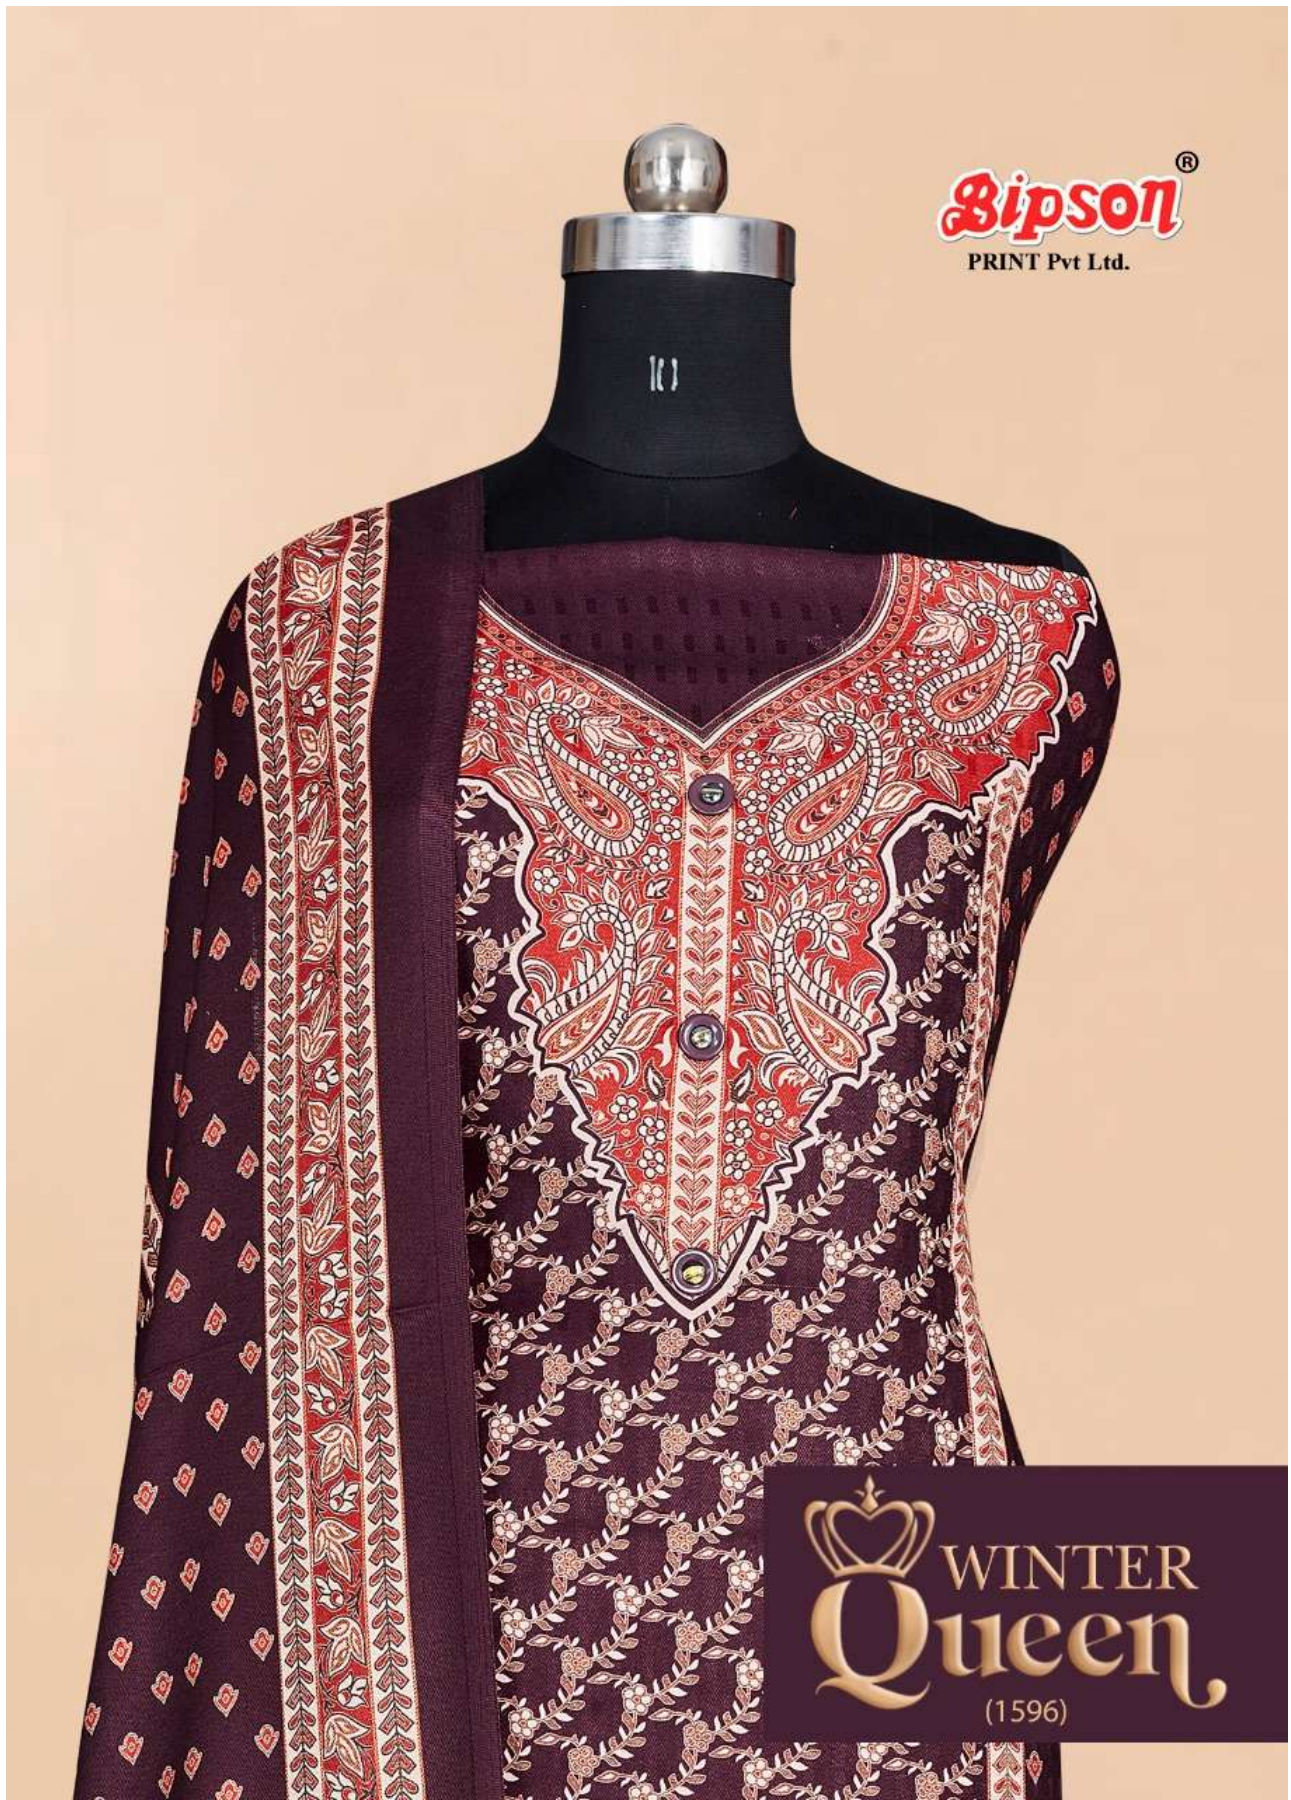

Catalog Name :

BIPSON PRINTS PRESENTS WINTER
QUEEN 1596 WOLLEN PASHMINA
WHOLESALE SALWAR KAMEEZ

Catalog Pcs :

4

Avg. Price :

Rs. 645

Product Price : (+ 5 % GST)

Rs. 2580

Product Weight :

4

Always No.1
A PRODUCT BY
Lipson®

WINTER
Queen
(1596)

TOP :- WOLLEEN PASHMINA DIGITAL PRINT WITH
WORK.
DUPATTA :- PASHMINA SHAWL DIGITAL PRINT.
BOTTOM :- PURE PASHMINA DYED.