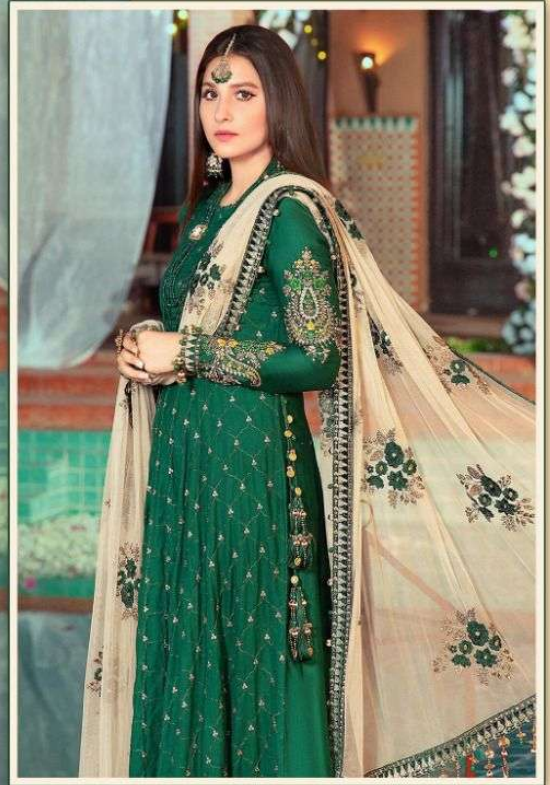

Catalog Name :

SHREE FABs PRESENTS MARIA B
EXCLUSIVE COLLECTION WHOLESALE
SALWAR KAMEEZ

Catalog Pcs :

2

Avg. Price :

Rs. 1270

Product Price : (+ 5 % GST)

Rs. 2540

Product Weight :

3

Shree[®]
FABs

1944

TOP:- FOX GEORGATTE
DUPATTA:- NAZMEEN
BOTTOM / INNER:- SANTOON

TOP:- FOX GEORGATTE
DUPATTA:- NET
BOTTOM / INNER:- SANTOON

1943

1944

TOP:- FOX GEORGATTE
DUPATTA:- NAZMEEN
BOTTOM / INNER:- SANTOON

MARIYA B
EXCLUSIVE COLLECTION

1944

MARIYA B
EXCLUSIVE COLLECTION

MARIYA B
EXCLUSIVE COLLECTION

1943

1944