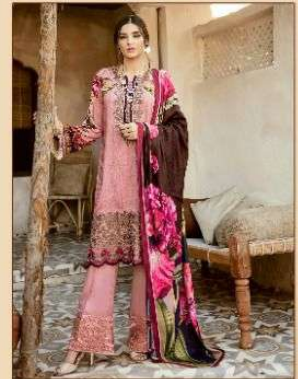

Shree®
FIRDOS
WINTER COLLECTION

1964