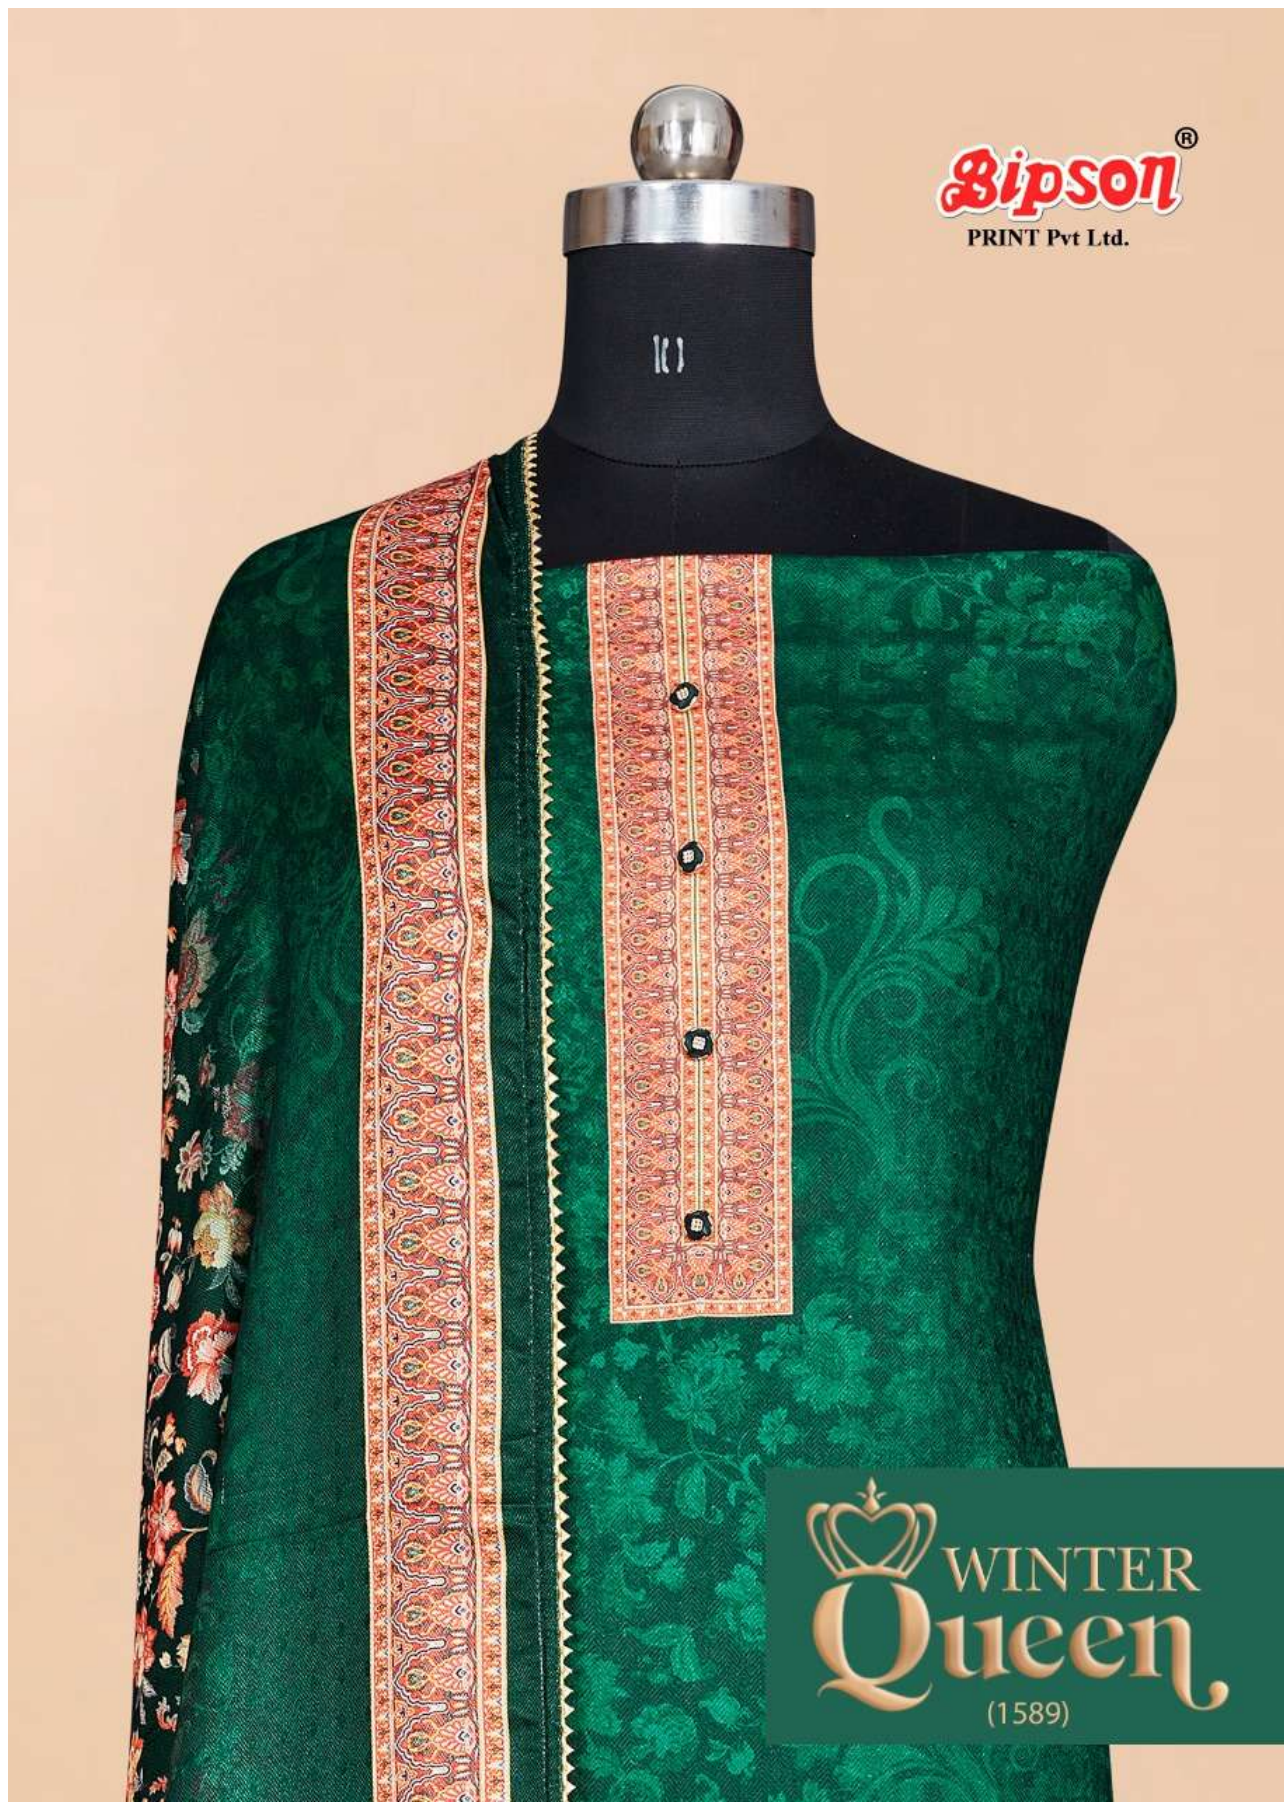

Catalog Name :

BIPSON PRINTS PRESENTS WINTER
QUEEN 1589 PASHMINA DIGITAL PRINT
WHOLESALE SALWAR KAMEEZ

Catalog Pcs :

4

Avg. Price :

Rs. 645

Product Price : (+ 5 % GST)

Rs. 2580

Product Weight :

4

Always No.1
A PRODUCT BY
Lipson®

WINTER
Queen
(1589)

TOP :- WOLLEEN PASHMINA DIGITAL PRINT WITH
WORK.
DUPATTA :- PASHMINA SHAWL DIGITAL PRINT.
BOTTOM :- PURE PASHMINA DYED.