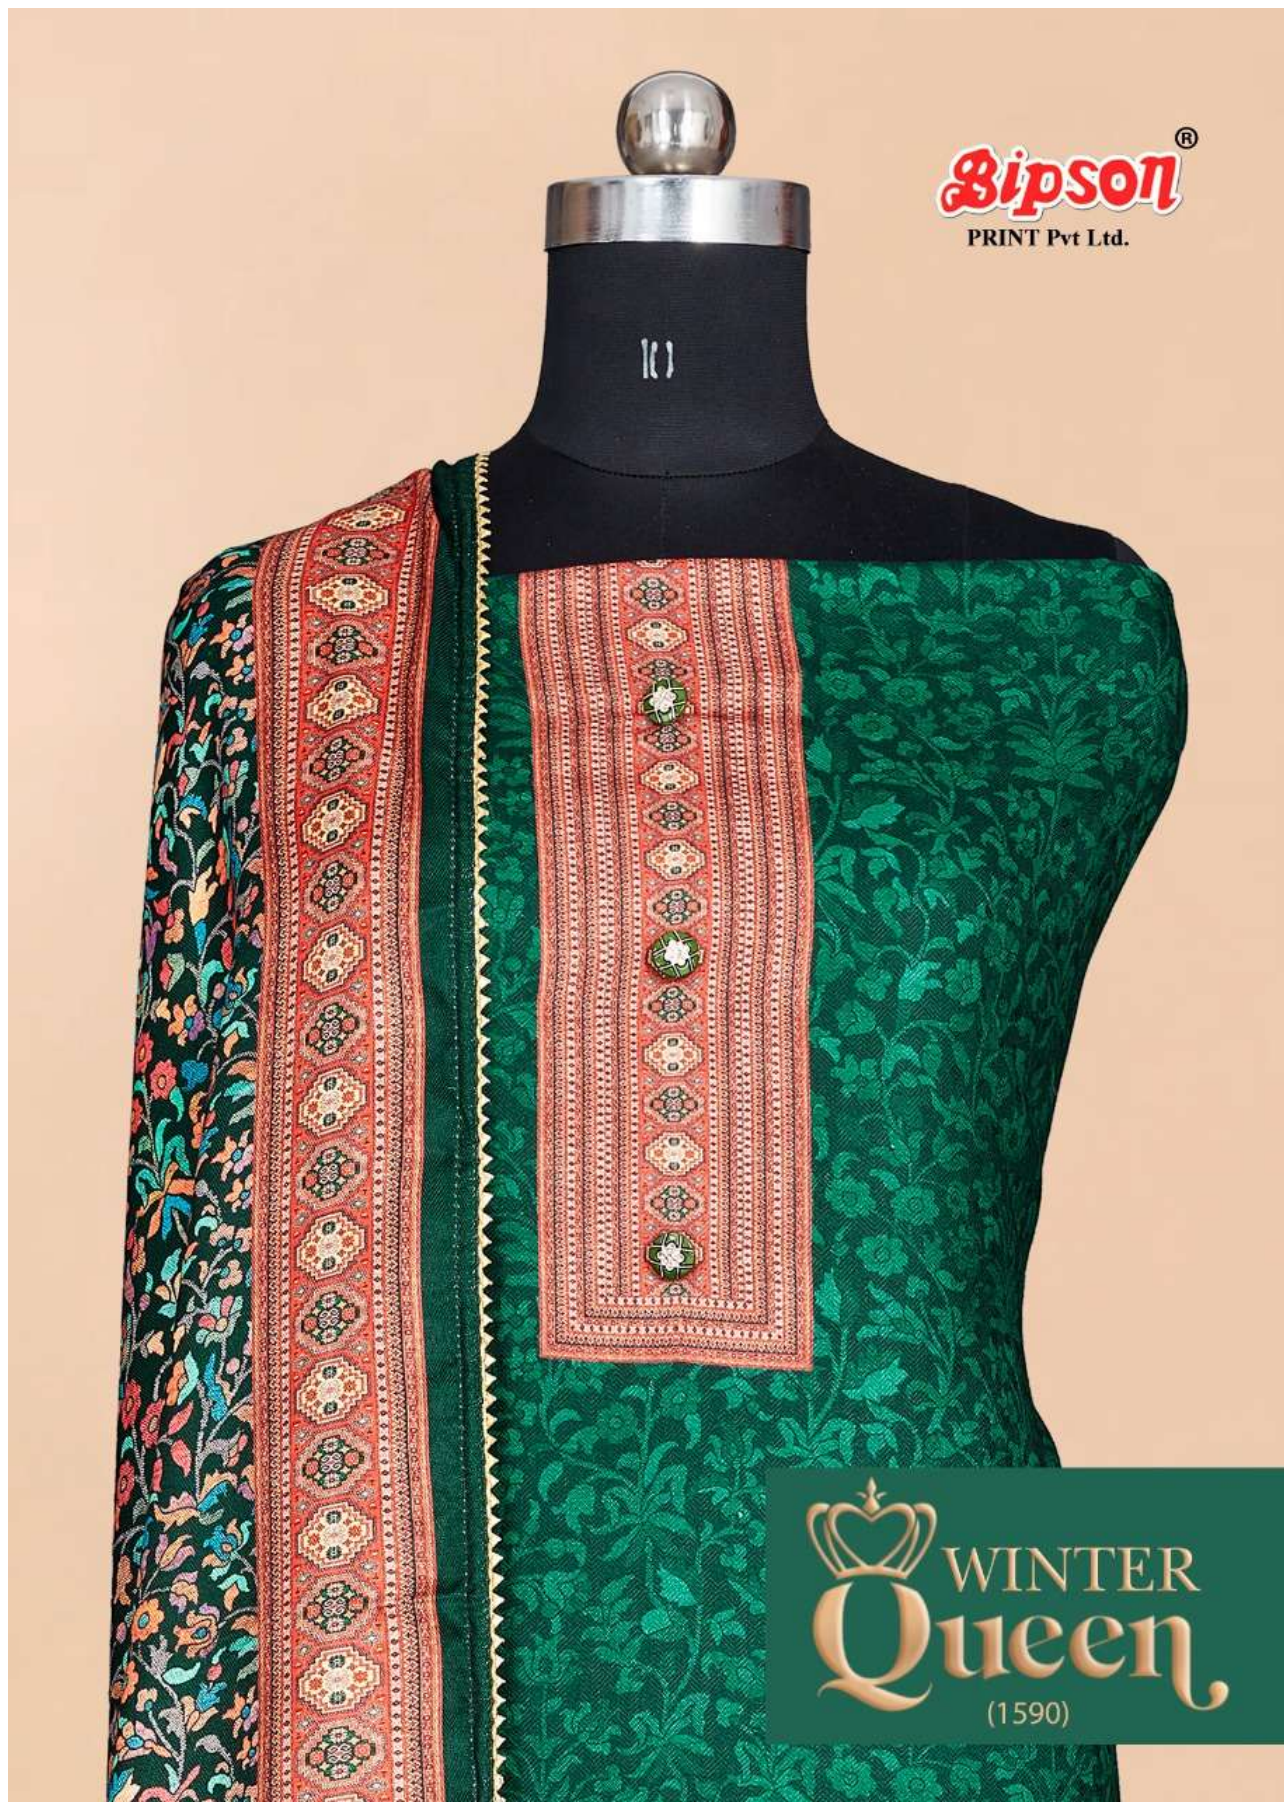

Catalog Name :

BIPSON PRINTS PRESENTS WINTER
QUEEN 1590 PASHMINA DIGITAL PRINT
WHOLESALE SALWAR KAMEEZ

Catalog Pcs :

4

Avg. Price :

Rs. 645

Product Price : (+ 5 % GST)

Rs. 2580

Product Weight :

4

Always No.1
A PRODUCT BY
Lipson®

WINTER
Queen
(1590)

TOP :- WOOLLEN PASHMINA DIGITAL PRINT WITH
WORK.
DUPATTA :- PASHMINA SHAWL DIGITAL PRINT.
BOTTOM :- PURE PASHMINA DYED.