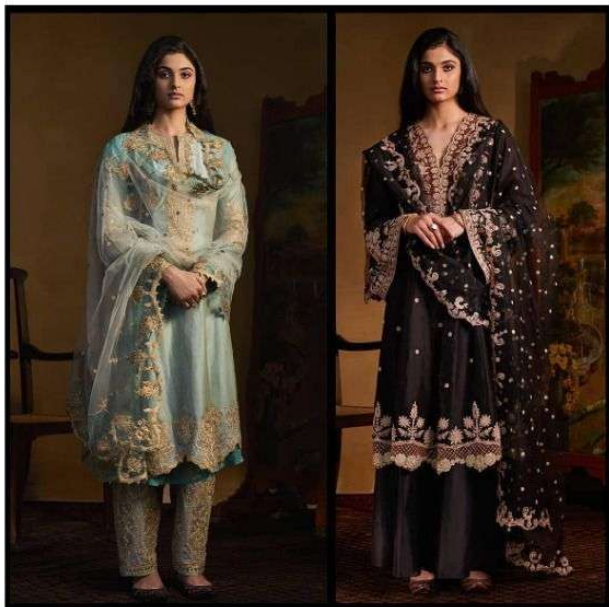

Blockbuster Hits VOL-13

D.NO.9501

D.NO.9502