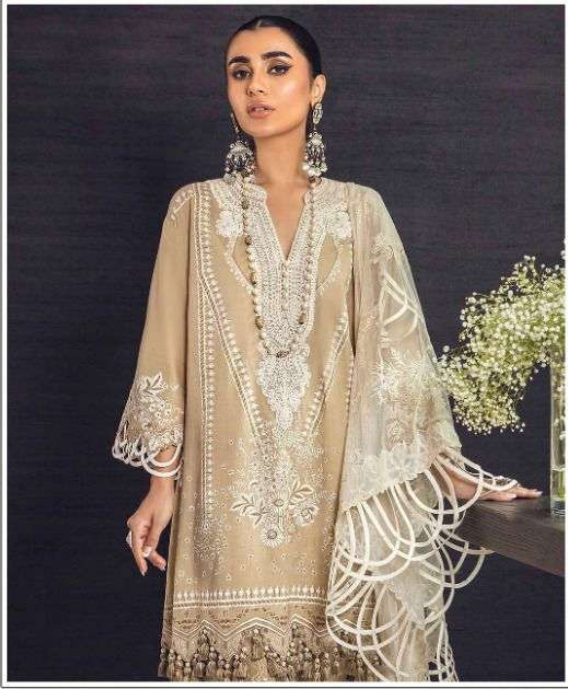

1937

1938

SANA SAFINAZ
FESTIVAL COLLECTION

1937