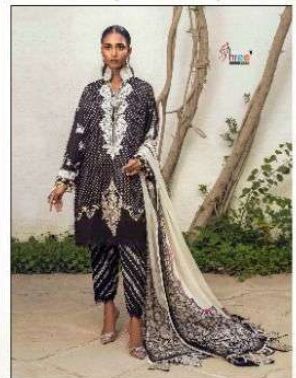

1940

1942

SANA SAFINAZ
FESTIVAL COLLECTION