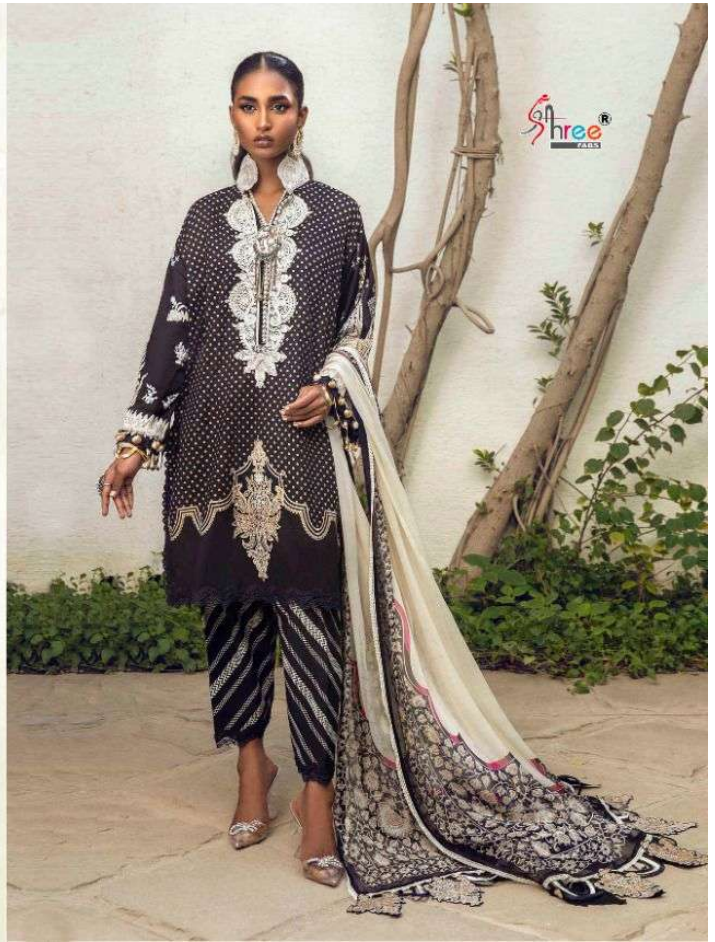

SANA SAFINAZ
FESTIVAL COLLECTION

1942