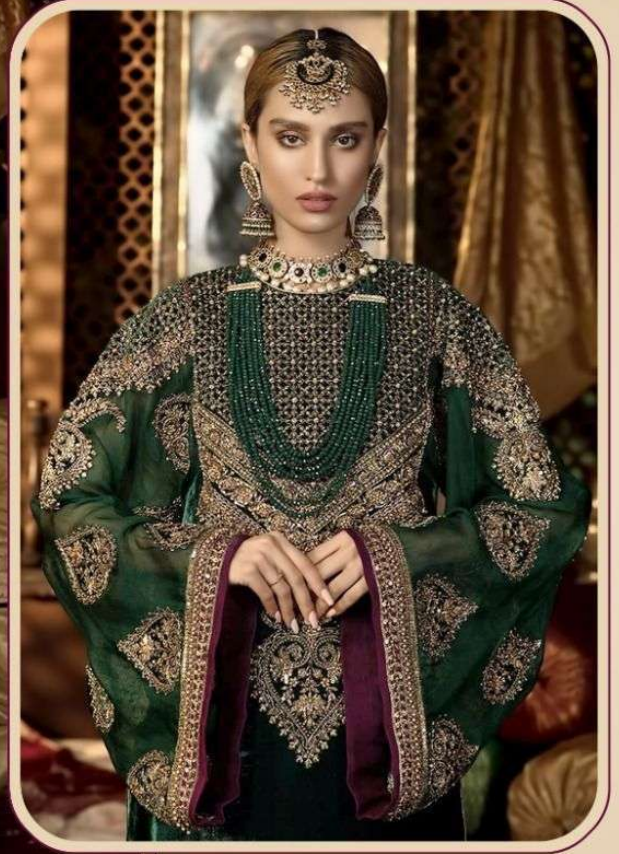

Catalog Name :

SHREE FABs PRESENTS MARIA B VELVET  
PURE VELVET WHOLESALE PAKISTANI  
SUITS

Catalog Pcs :

2

Avg. Price :

Rs. 1299

Product Price : ( + 5 % GST)

Rs. 2598

Product Weight :

2

TOP:- 9000 VELVET  
DUPATTA:- NET  
BOTTOM / INNER:- JACQUARD

S-336

TOP:- 9000 VELVET  
DUPATTA:- NET  
BOTTOM / INNER:- SANTOON

S-335