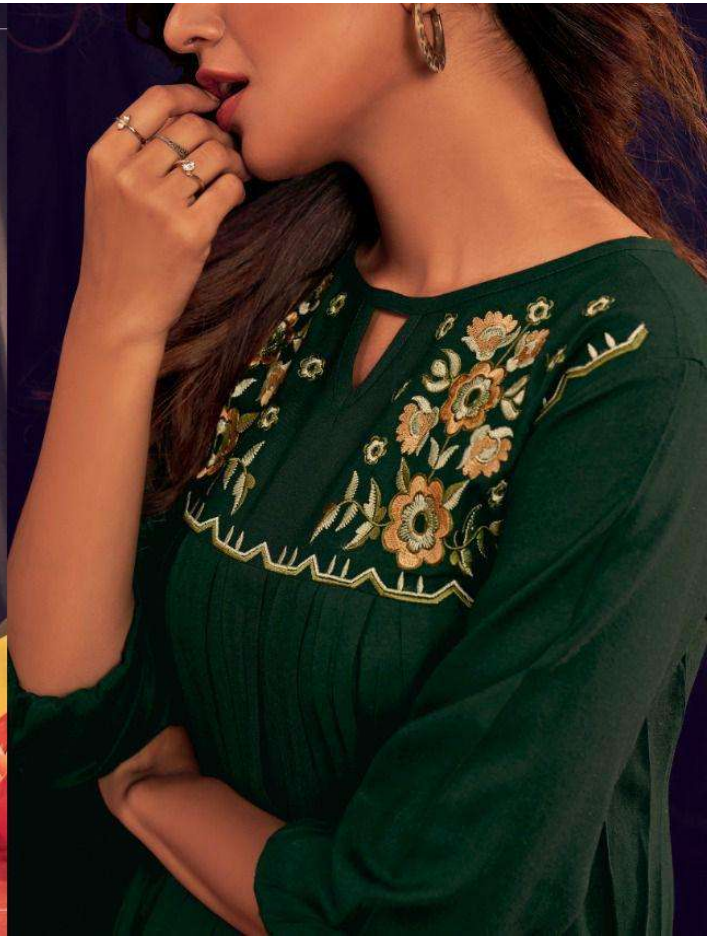

Catalog Name :

RIYA DESIGNER PRESENTS COMPASS VOL  
8 RAYON EMBROIDERY WHOLESALE  
WESTERN TOPS

Catalog Pcs :

6

Avg. Price :

Rs. 350

Product Price : ( + 5 % GST)

Rs. 2100

Product Weight :

3

\*COMPLIMENTARY COPY - NOT FOR SALE

CODE / 8002

CODE / 8001

CODE / 8002

CODE / 8003

CODE / 8004