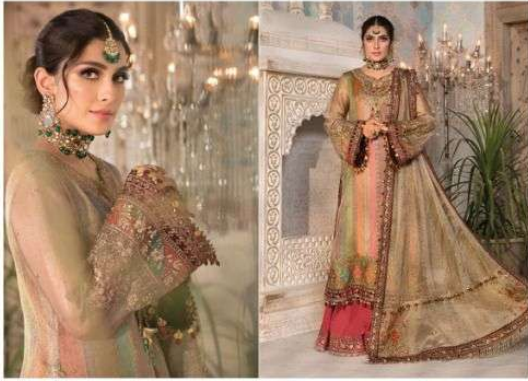

D.NO.60011

D.NO.60013