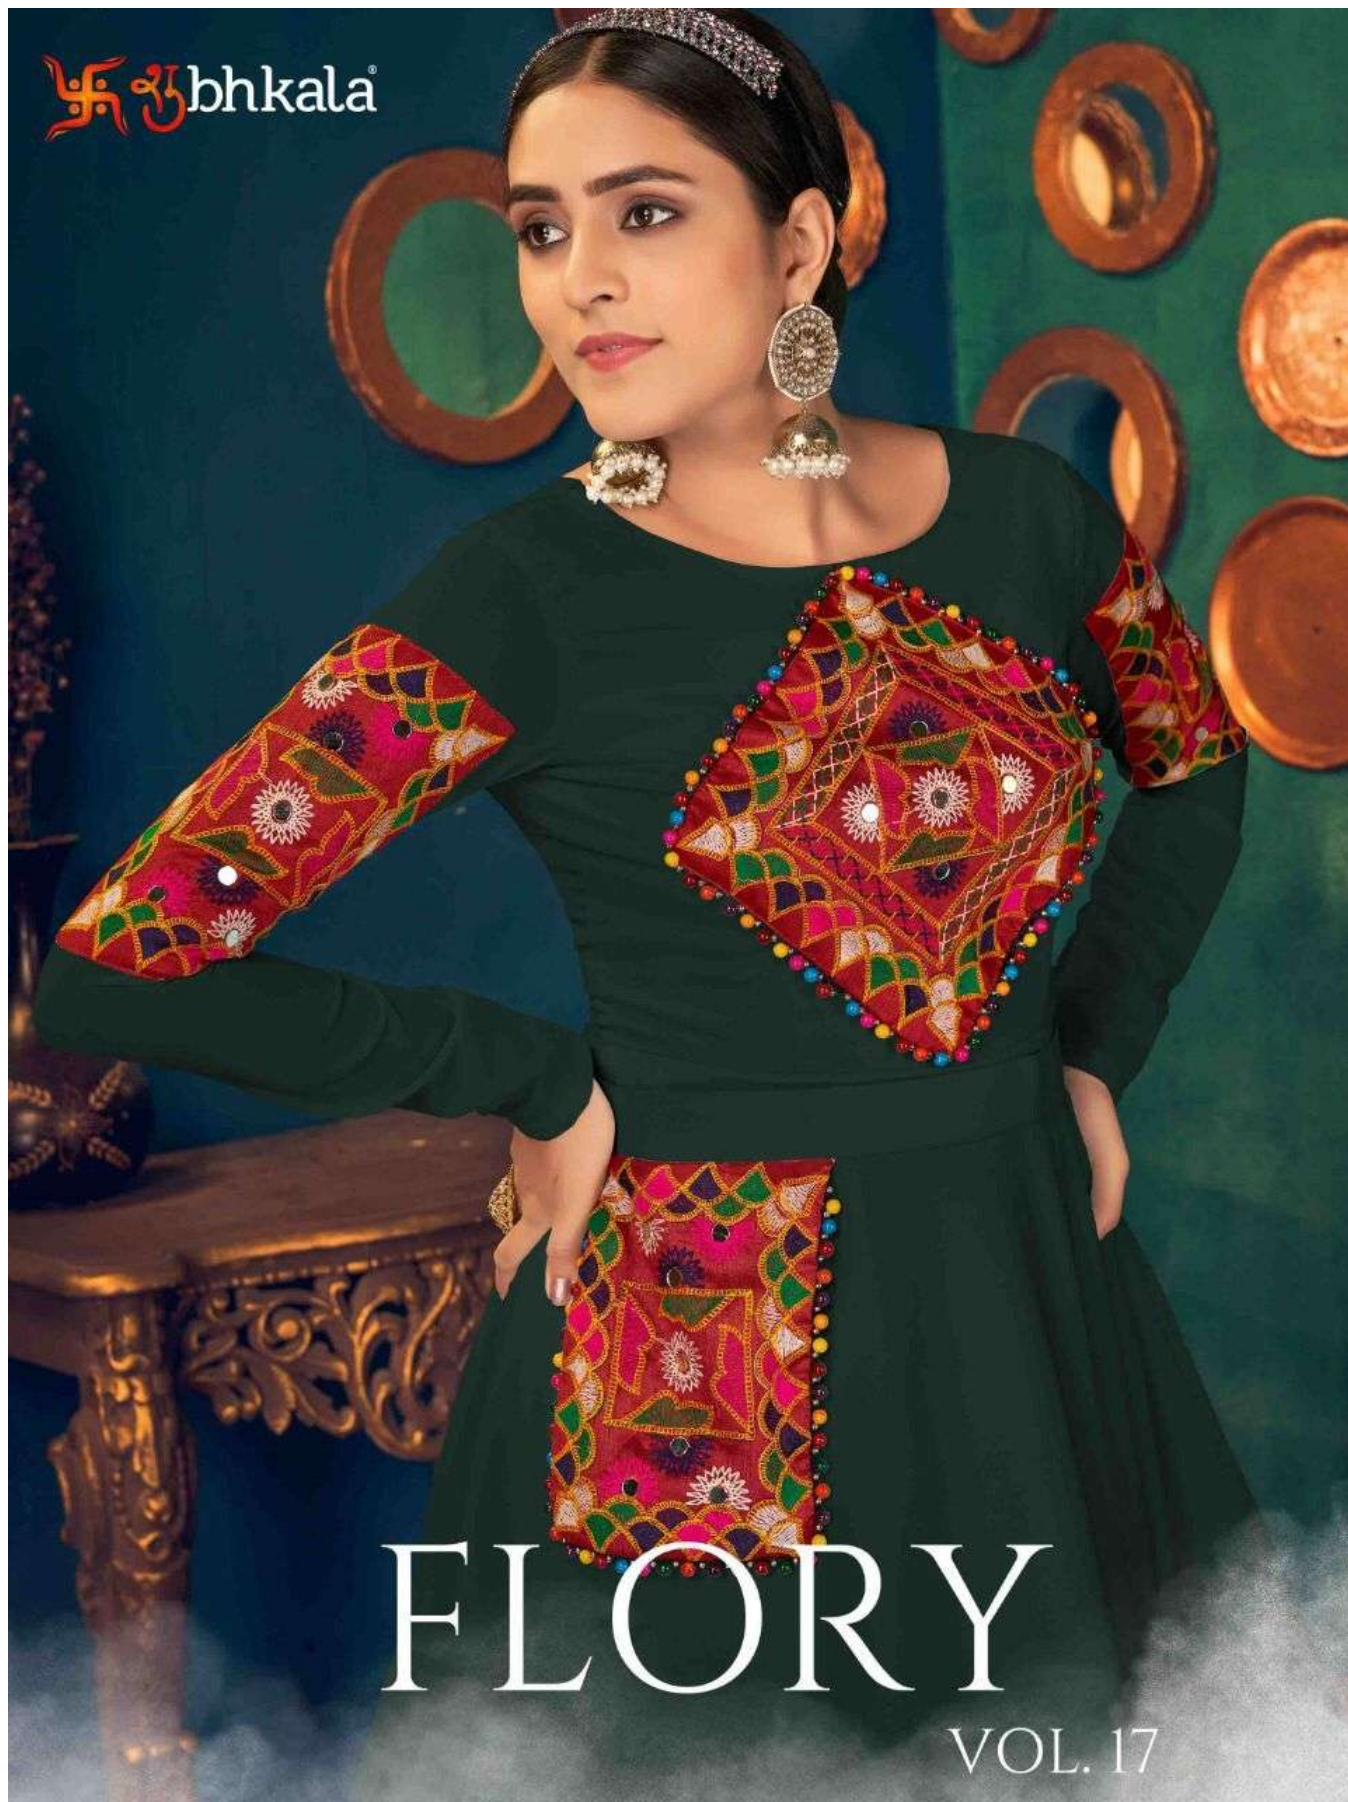

Catalog Name :

SHUBHKALA PRESENTS FLORY VOL 16  
GEORGETTE REAL MIRROR WHOLESAL  
GOWN

Catalog Pcs :

9

Avg. Price :

Rs. 900

Product Price : ( + 5 % GST)

Rs. 8100

Product Weight :

10