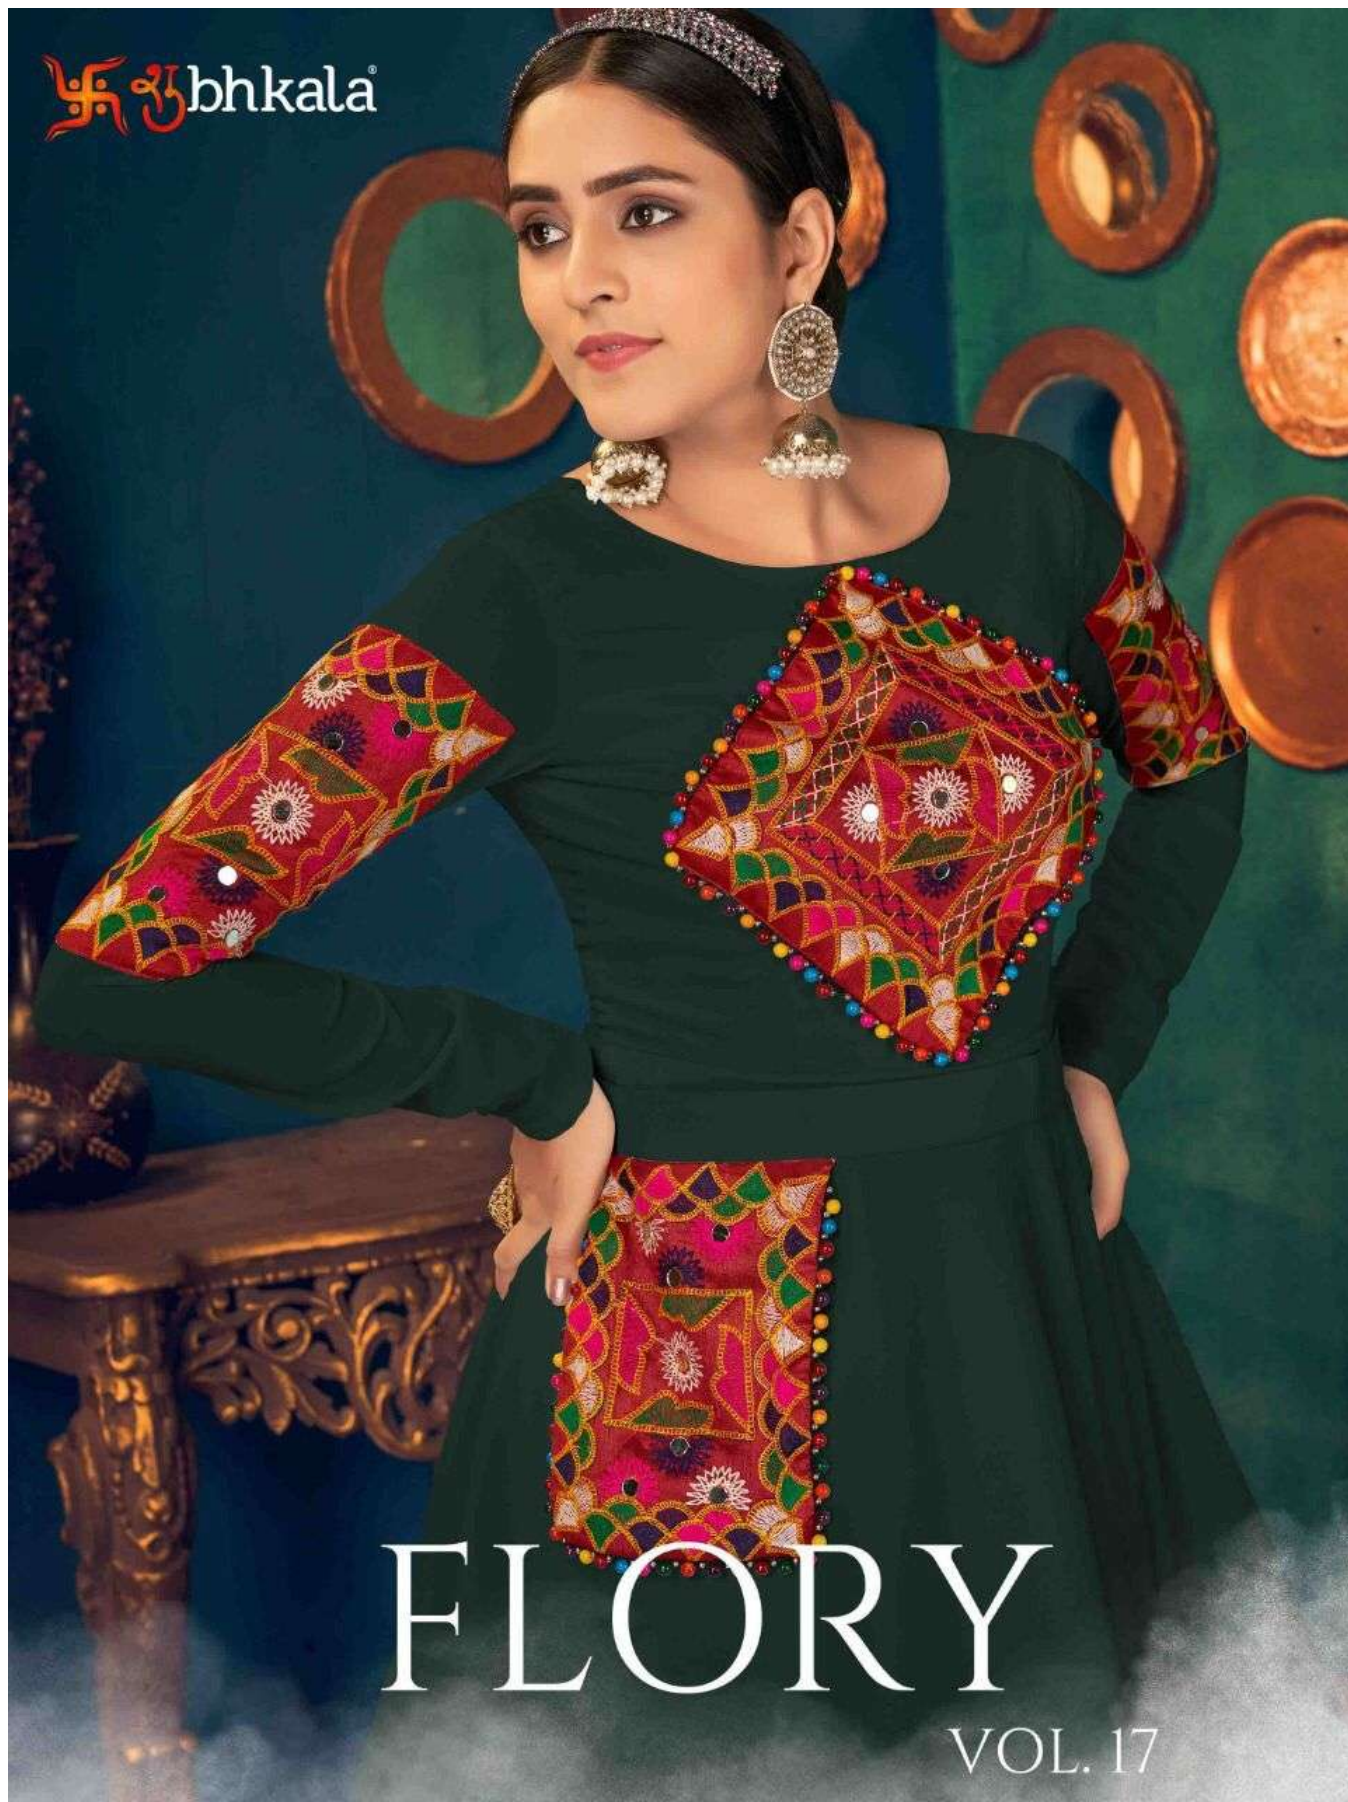

Catalog Name :

SHUBHKALA PRESENTS FLORY VOL 16
GEORGETTE REAL MIRROR WHOLESAL
GOWN

Catalog Pcs :

9

Avg. Price :

Rs. 900

Product Price : (+ 5 % GST)

Rs. 8100

Product Weight :

10

FLORY

VOL. 17

bhkala

Design NO. (SKU)	Gown & Inner Color	Gown Fabric	Inner Fabric	Belt	SIZE (SEMI - STITCHED)	Gown Work	Top Length INCH	Inner Length MTR	Weight
4621	Pink	Georgette	SILK CREPE	WAIST BELT WITH POCKET	Semi Stitched (Customized from 34 to 46)	Embroidered Work With Real Mirror And Pearl Work With Waist Belt	58	3	1 KG
4622	Purple	Georgette	SILK CREPE	WAIST BELT WITH POCKET	Semi Stitched (Customized from 34 to 46)	Embroidered Work With Real Mirror And Pearl Work With Waist Belt	58	3	1 KG
4623	Blue	Georgette	SILK CREPE	WAIST BELT WITH POCKET	Semi Stitched (Customized from 34 to 46)	Embroidered Work With Real Mirror And Pearl Work With Waist Belt	58	3	1 KG
4624	Cherry Red	Georgette	SILK CREPE	WAIST BELT WITH POCKET	Semi Stitched (Customized from 34 to 46)	Embroidered Work With Real Mirror And Pearl Work With Waist Belt	58	3	1 KG
4625	Green	Georgette	SILK CREPE	WAIST BELT WITH POCKET	Semi Stitched (Customized from 34 to 46)	Embroidered Work With Real Mirror And Pearl Work With Waist Belt	58	3	1 KG
4626	White	Georgette	SILK CREPE	WAIST BELT WITH POCKET	Semi Stitched (Customized from 34 to 46)	Embroidered Work With Real Mirror And Pearl Work With Waist Belt	58	3	1 KG
4627	Black	Georgette	SILK CREPE	WAIST BELT WITH POCKET	Semi Stitched (Customized from 34 to 46)	Embroidered Work With Real Mirror And Pearl Work With Waist Belt	58	3	1 KG
4628	Pista Green	Georgette	SILK CREPE	WAIST BELT WITH POCKET	Semi Stitched (Customized from 34 to 46)	Embroidered Work With Real Mirror And Pearl Work With Waist Belt	58	3	1 KG
4629	Sky	Georgette	SILK CREPE	WAIST BELT WITH POCKET	Semi Stitched (Customized from 34 to 46)	Embroidered Work With Real Mirror And Pearl Work With Waist Belt	58	3	1 KG